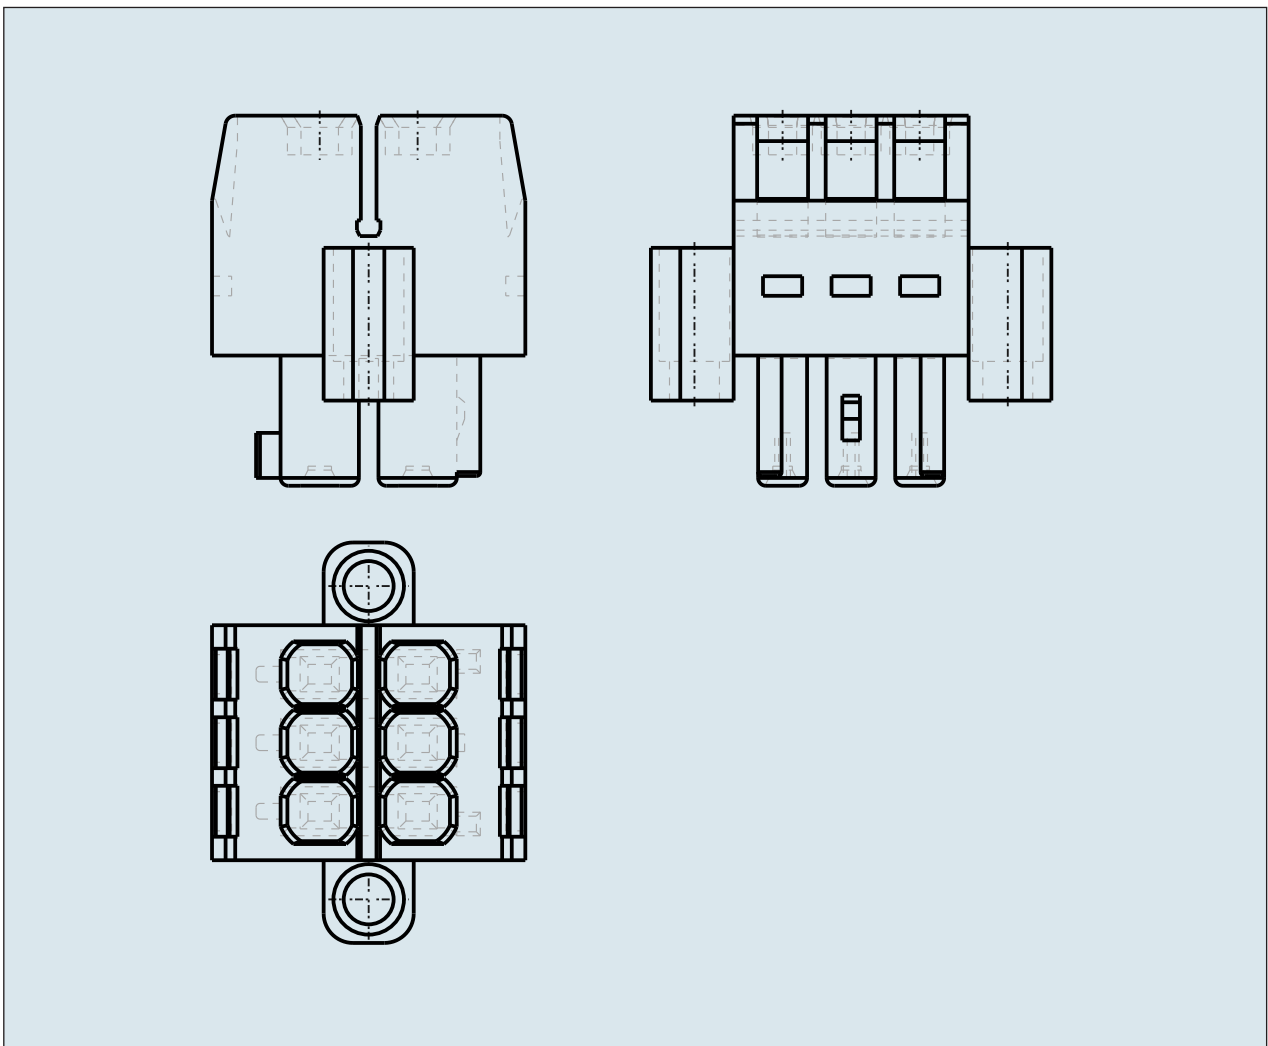

**FEMALE PLUG WITH SCREW
FLANGES PIN SPACING 3.5 MM / 0.
138 IN 100% PROTECTED AGAINST
MISMATING**

**FEMALE PLUG WITH SCREW
FLANGES PIN SPACING 3.5 MM / 0.
138 IN 100% PROTECTED AGAINST
MISMATING
713-1103/107-000 TO 713-1118/107-000**

ITEM-NO. (ITEM-NO.)	713-1110/107-000
Cross section1 (Cross section / mm²)	0.08 - 1.5
Cross section2 (Cross section / AWG)	28 - 16
Strip length (Strip length / mm)	6 - 7
Measured voltage (Measured voltage / V)	160
Measured shock voltage (Measured shock voltage / kV)	2.5
Pollution degree (Pollution degree)	2
Current intensity (Current intensity / A)	10
RM (PIN SPACING / mm)	3.5
P (NO. OF POLES)	20
Height (Height / mm)	18.8
Width (Width / mm)	45.1
Depth (Depth / mm)	16
No. of connection Points (No. of connection Points)	20
No. of potentials (No. of potentials)	20
COLOR (COLOR)	schwarz
Comment (Comment)	$L = ((\text{No. of poles} / 2) - 1) \times \text{Pin Spacing} + 13.6$ mm
Dimensions (Dimensions)	