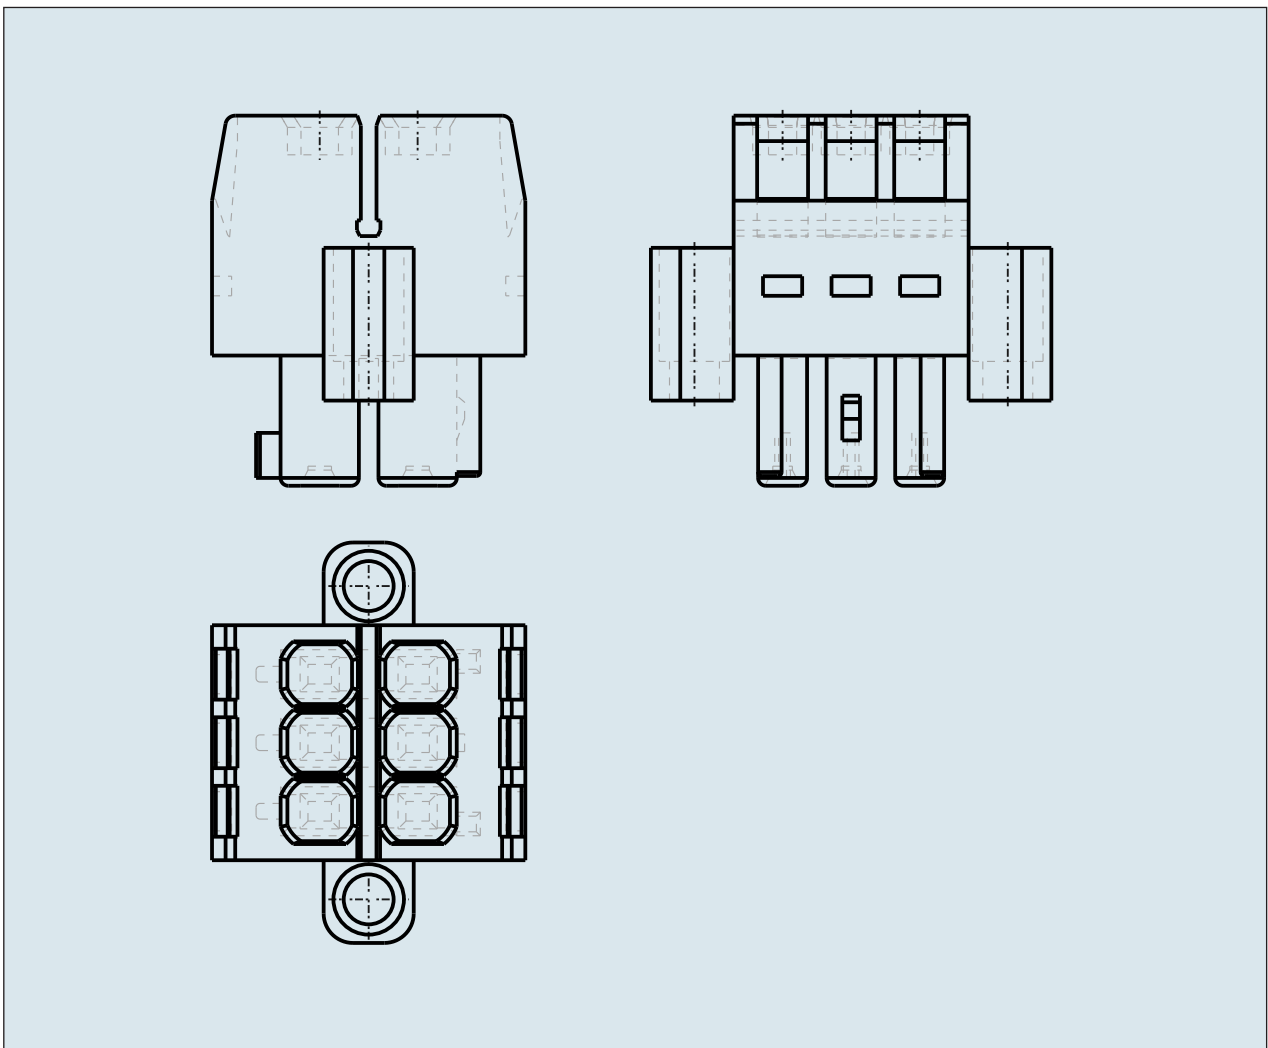

**FEMALE PLUG WITH SCREW
FLANGES PIN SPACING 3.5 MM / 0.
138 IN 100% PROTECTED AGAINST
MISMATING**

**FEMALE PLUG WITH SCREW
FLANGES PIN SPACING 3.5 MM / 0.
138 IN 100% PROTECTED AGAINST
MISMATING**
713-1103/107-000 TO 713-1118/107-000

ITEM-NO. (ITEM-NO.)	713-1111/107-000
Cross section1 (Cross section / mm²)	0.08 - 1.5
Cross section2 (Cross section / AWG)	28 - 16
Strip length (Strip length / mm)	6 - 7
Measured voltage (Measured voltage / V)	160
Measured shock voltage (Measured shock voltage / kV)	2.5
Pollution degree (Pollution degree)	2
Current intensity (Current intensity / A)	10
RM (PIN SPACING / mm)	3.5
P (NO. OF POLES)	22
Height (Height / mm)	18.8
Width (Width / mm)	48.6
Depth (Depth / mm)	16
No. of connection Points (No. of connection Points)	22
No. of potentials (No. of potentials)	22
COLOR (COLOR)	schwarz
Comment (Comment)	$L = ((\text{No. of poles} / 2) - 1) \times \text{Pin Spacing} + 13.6$ mm
Dimensions (Dimensions)	