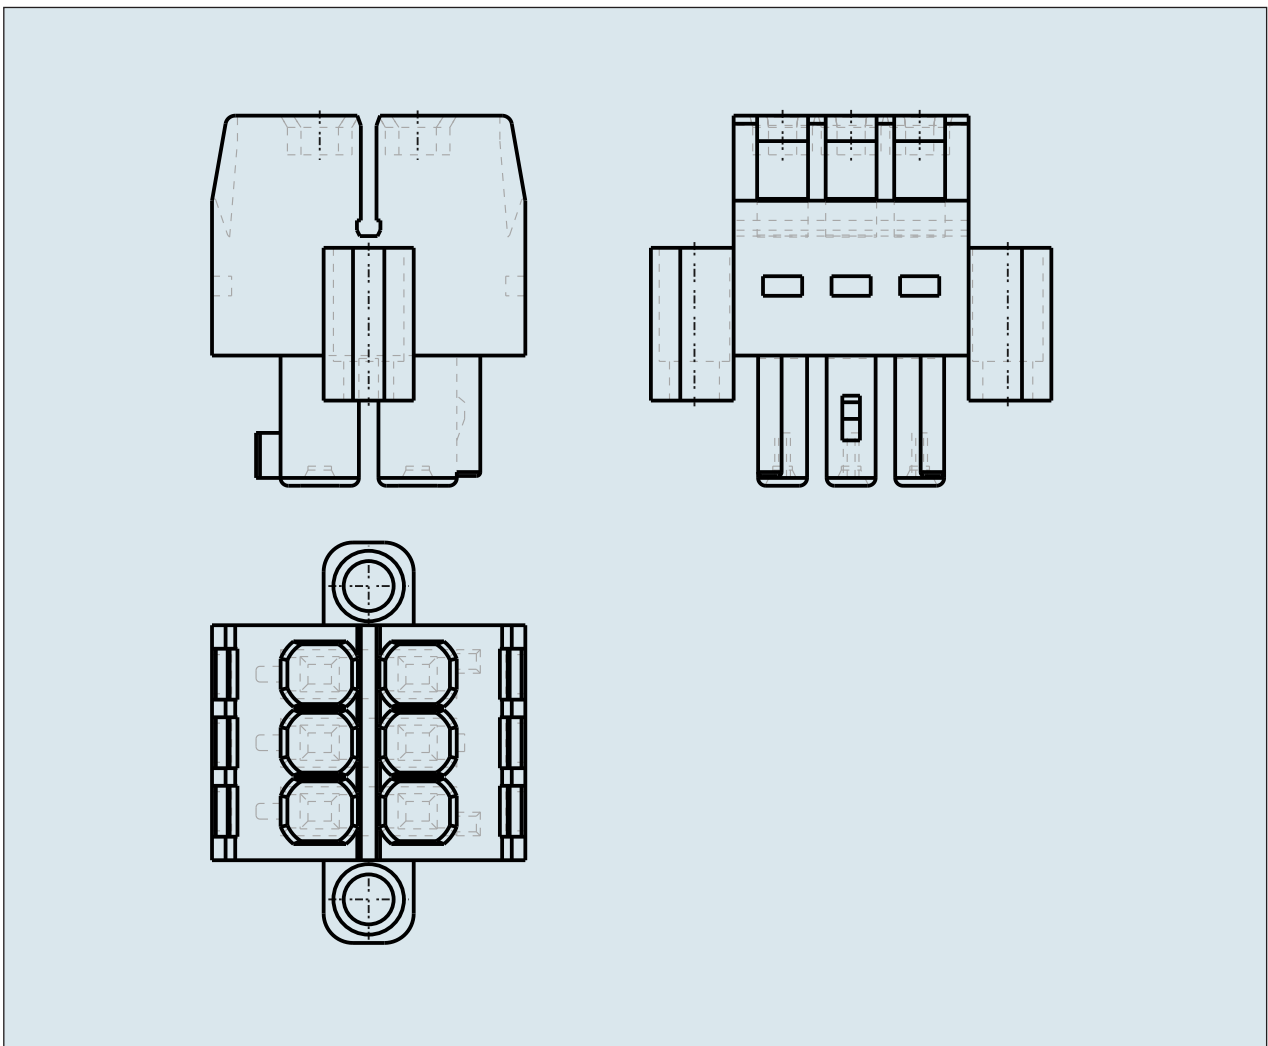

**FEMALE PLUG WITH SCREW
FLANGES PIN SPACING 3.5 MM / 0.
138 IN 100% PROTECTED AGAINST
MISMATING**

**FEMALE PLUG WITH SCREW
FLANGES PIN SPACING 3.5 MM / 0.
138 IN 100% PROTECTED AGAINST
MISMATING**
713-1103/107-000 TO 713-1118/107-000

ITEM-NO. (ITEM-NO.)	713-1114/107-000
Cross section1 (Cross section / mm²)	0.08 - 1.5
Cross section2 (Cross section / AWG)	28 - 16
Strip length (Strip length / mm)	6 - 7
Measured voltage (Measured voltage / V)	160
Measured shock voltage (Measured shock voltage / kV)	2.5
Pollution degree (Pollution degree)	2
Current intensity (Current intensity / A)	10
RM (PIN SPACING / mm)	3.5
P (NO. OF POLES)	28
Height (Height / mm)	18.8
Width (Width / mm)	59.1
Depth (Depth / mm)	16
No. of connection Points (No. of connection Points)	28
No. of potentials (No. of potentials)	28
COLOR (COLOR)	schwarz
Comment (Comment)	$L = ((\text{No. of poles} / 2) - 1) \times \text{Pin Spacing} + 13.6$ mm
Dimensions (Dimensions)	