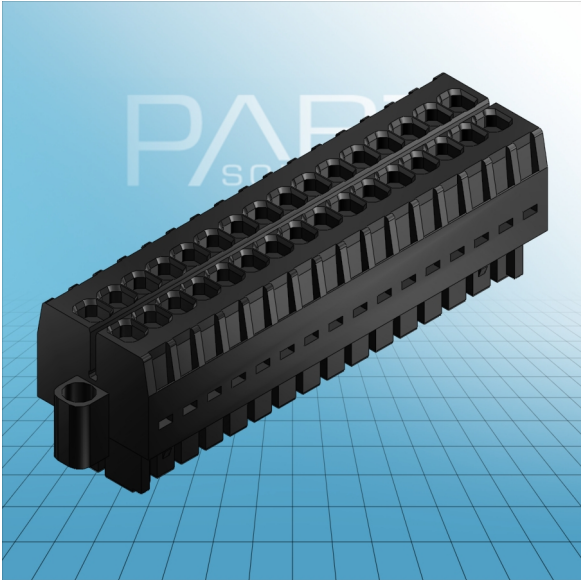

**FEMALE PLUG WITH SCREW
FLANGES PIN SPACING 3.5 MM / 0.
138 IN 100% PROTECTED AGAINST
MISMATING**

**FEMALE PLUG WITH SCREW
FLANGES PIN SPACING 3.5 MM / 0.
138 IN 100% PROTECTED AGAINST
MISMATING
713-1103/107-000 TO 713-1118/107-000**

ITEM-NO. (ITEM-NO.)	713-1116/107-000
Cross section1 (Cross section / mm²)	0.08 - 1.5
Cross section2 (Cross section / AWG)	28 - 16
Strip length (Strip length / mm)	6 - 7
Measured voltage (Measured voltage / V)	160
Measured shock voltage (Measured shock voltage / kV)	2.5
Pollution degree (Pollution degree)	2
Current intensity (Current intensity / A)	10
RM (PIN SPACING / mm)	3.5
P (NO. OF POLES)	32
Height (Height / mm)	18.8
Width (Width / mm)	66.1
Depth (Depth / mm)	16
No. of connection Points (No. of connection Points)	32
No. of potentials (No. of potentials)	32
COLOR (COLOR)	schwarz
Comment (Comment)	$L = ((\text{No. of poles} / 2) - 1) \times \text{Pin Spacing} + 13.6$ mm
Dimensions (Dimensions)	