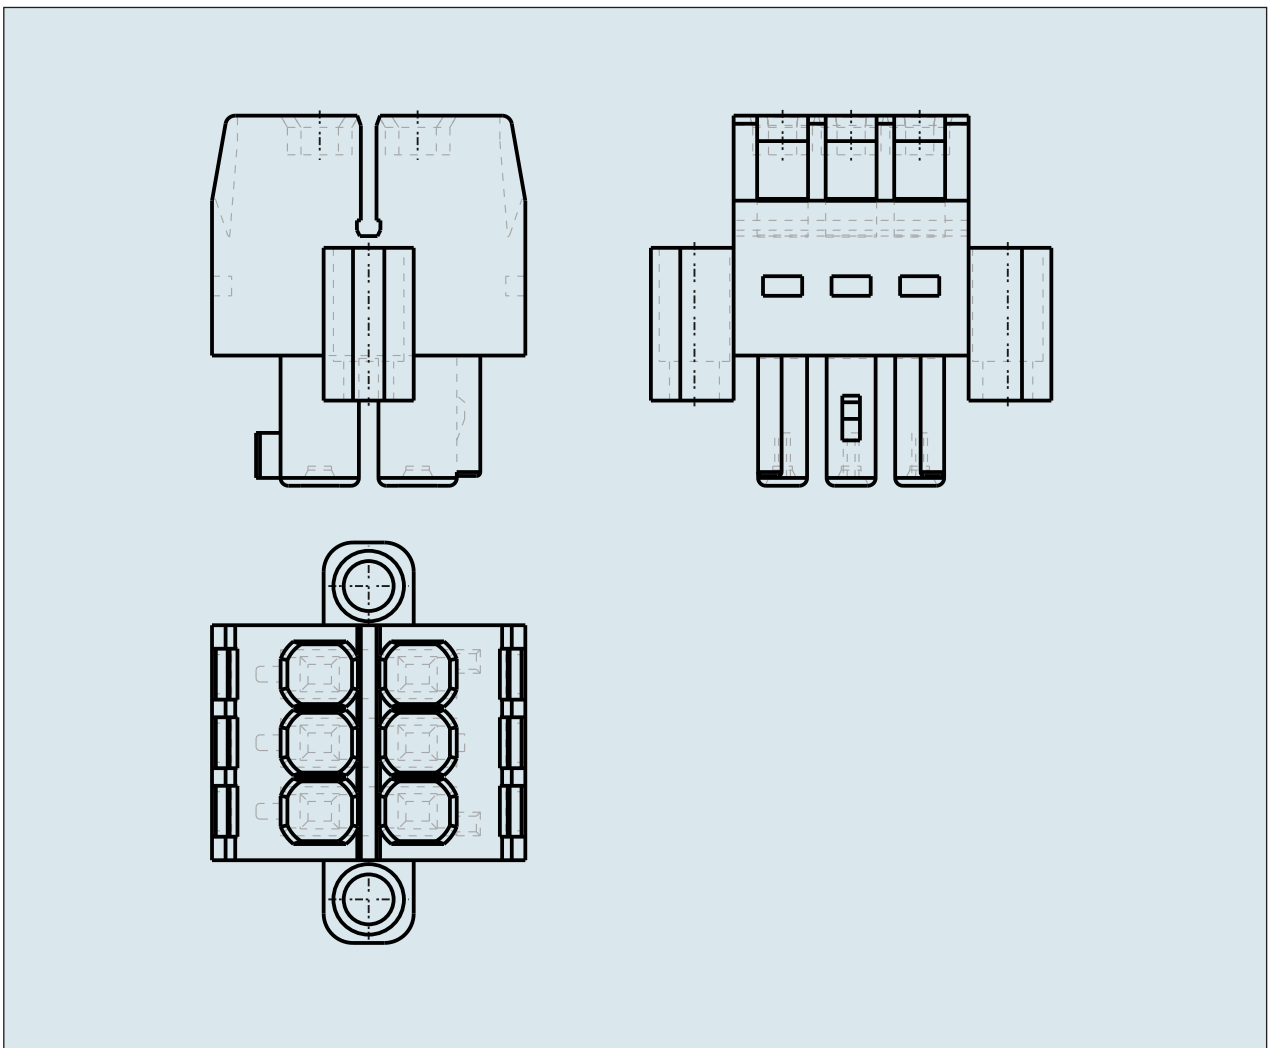

**FEMALE PLUG WITH SCREW
FLANGES PIN SPACING 3.5 MM / 0.
138 IN 100% PROTECTED AGAINST
MISMATING**

**FEMALE PLUG WITH SCREW
FLANGES PIN SPACING 3.5 MM / 0.
138 IN 100% PROTECTED AGAINST
MISMATING
713-1103/107-000 TO 713-1118/107-000**

ITEM-NO. (ITEM-NO.)	713-1116/107-000
Cross section1 (Cross section / mm²)	0.08 - 1.5
Cross section2 (Cross section / AWG)	28 - 16
Strip length (Strip length / mm)	6 - 7
Measured voltage (Measured voltage / V)	160
Measured shock voltage (Measured shock voltage / kV)	2.5
Pollution degree (Pollution degree)	2
Current intensity (Current intensity / A)	10
RM (PIN SPACING / mm)	3.5
P (NO. OF POLES)	32
Height (Height / mm)	18.8
Width (Width / mm)	66.1
Depth (Depth / mm)	16
No. of connection Points (No. of connection Points)	32
No. of potentials (No. of potentials)	32
COLOR (COLOR)	schwarz
Comment (Comment)	$L = ((\text{No. of poles} / 2) - 1) \times \text{Pin Spacing} + 13.6$ mm
Dimensions (Dimensions)	