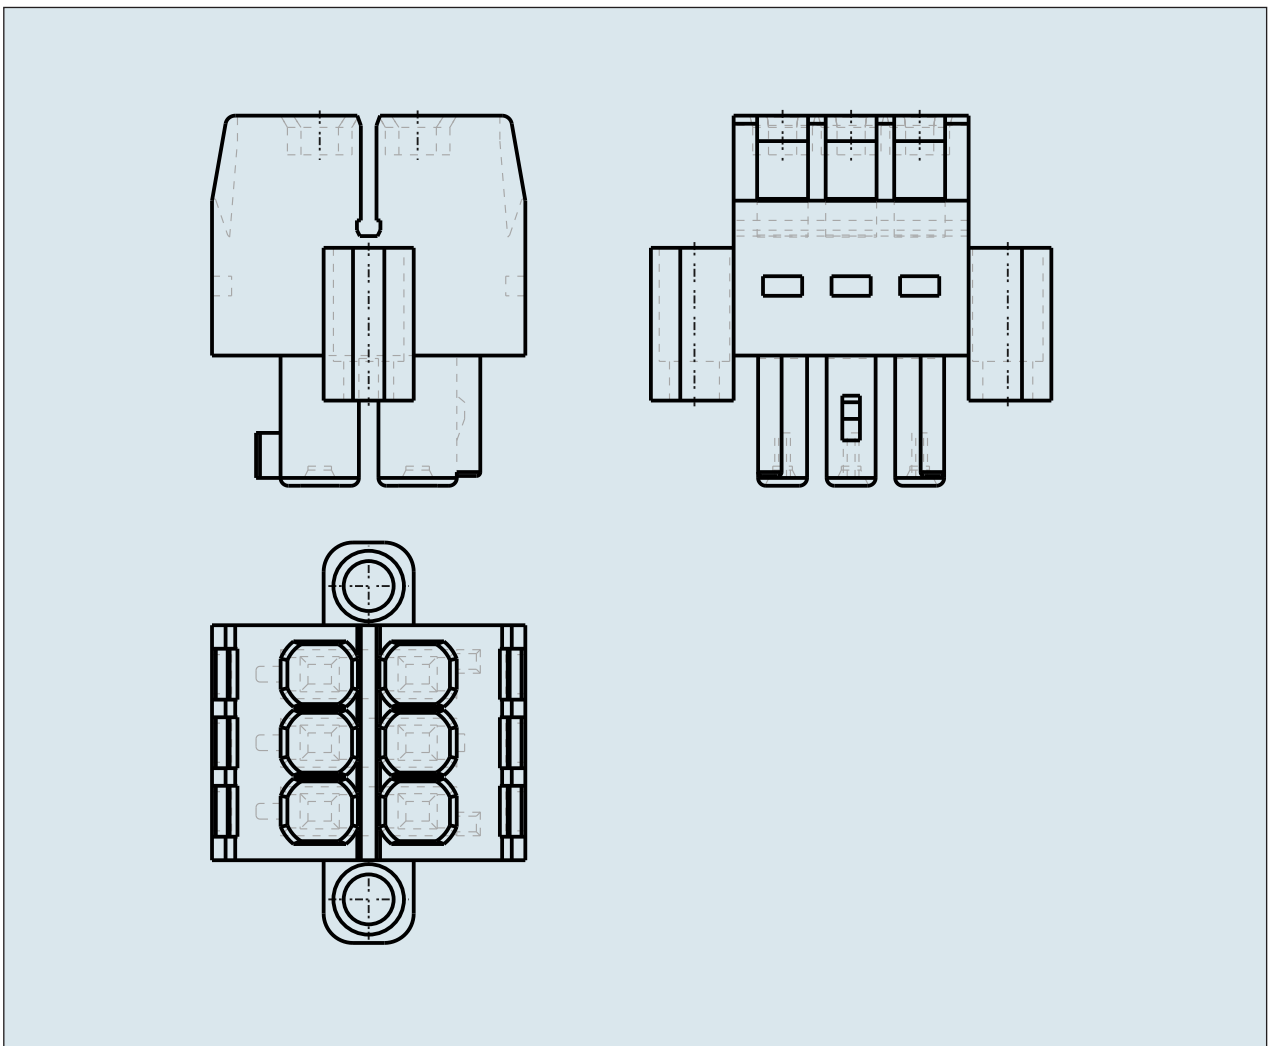

**FEMALE PLUG WITH SCREW
FLANGES PIN SPACING 3.5 MM / 0.
138 IN 100% PROTECTED AGAINST
MISMATING**

**FEMALE PLUG WITH SCREW
FLANGES PIN SPACING 3.5 MM / 0.
138 IN 100% PROTECTED AGAINST
MISMATING
713-1103/107-000 TO 713-1118/107-000**

ITEM-NO. (ITEM-NO.)	713-1117/107-000
Cross section1 (Cross section / mm²)	0.08 - 1.5
Cross section2 (Cross section / AWG)	28 - 16
Strip length (Strip length / mm)	6 - 7
Measured voltage (Measured voltage / V)	160
Measured shock voltage (Measured shock voltage / kV)	2.5
Pollution degree (Pollution degree)	2
Current intensity (Current intensity / A)	10
RM (PIN SPACING / mm)	3.5
P (NO. OF POLES)	34
Height (Height / mm)	18.8
Width (Width / mm)	69.6
Depth (Depth / mm)	16
No. of connection Points (No. of connection Points)	34
No. of potentials (No. of potentials)	34
COLOR (COLOR)	schwarz
Comment (Comment)	$L = ((\text{No. of poles} / 2) - 1) \times \text{Pin Spacing} + 13.6$ mm
Dimensions (Dimensions)	