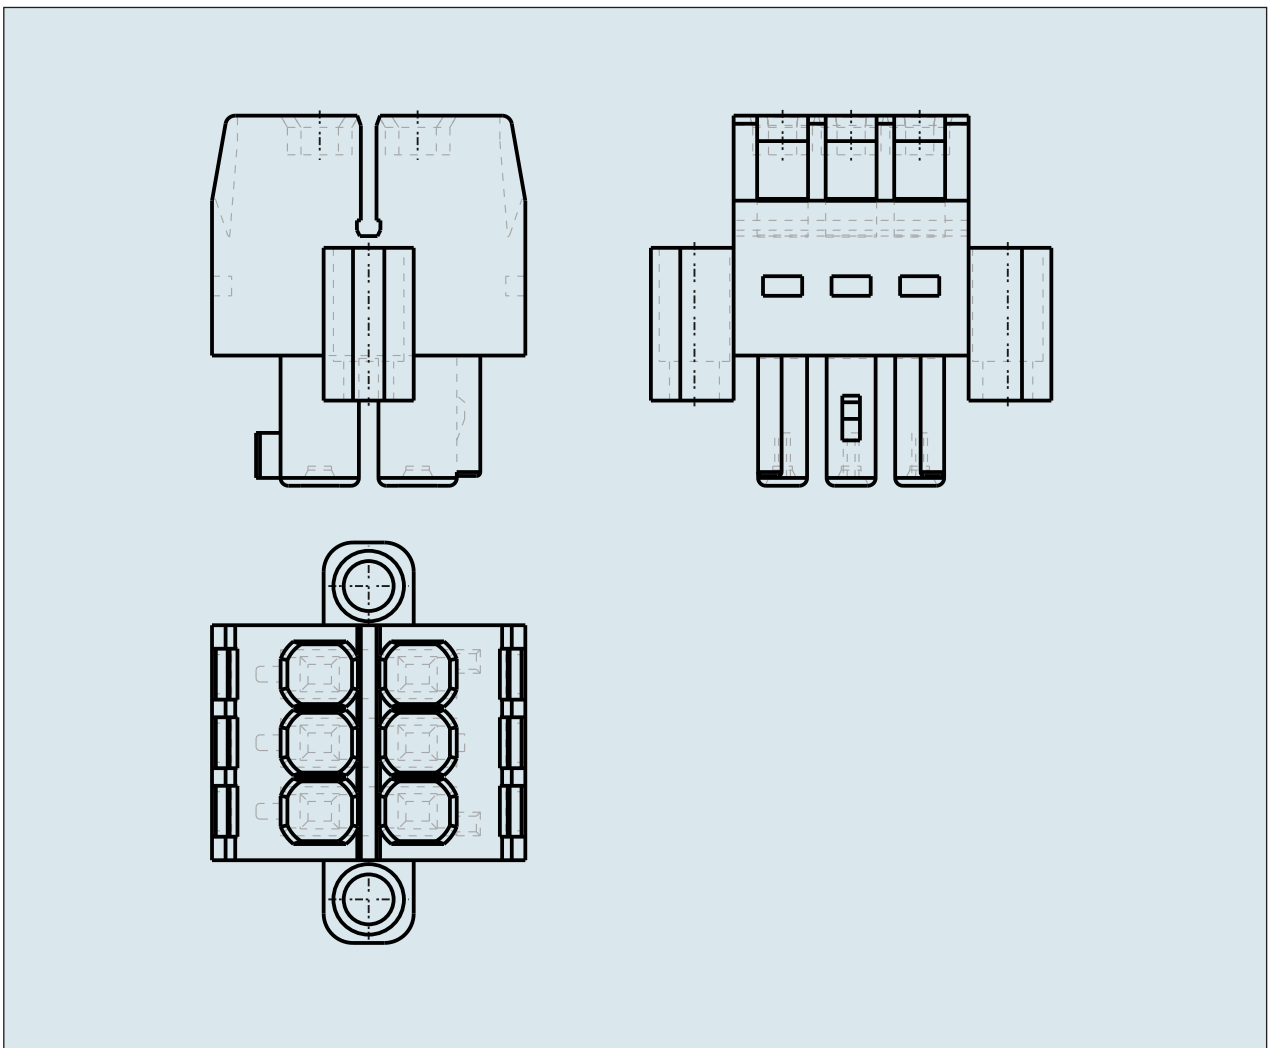

**FEMALE PLUG WITH SCREW
FLANGES PIN SPACING 3.5 MM / 0.
138 IN 100% PROTECTED AGAINST
MISMATING**

**FEMALE PLUG WITH SCREW
FLANGES PIN SPACING 3.5 MM / 0.
138 IN 100% PROTECTED AGAINST
MISMATING
713-1103/107-000 TO 713-1118/107-000**

ITEM-NO. (ITEM-NO.)	713-1118/107-000
Cross section1 (Cross section / mm²)	0.08 - 1.5
Cross section2 (Cross section / AWG)	28 - 16
Strip length (Strip length / mm)	6 - 7
Measured voltage (Measured voltage / V)	160
Measured shock voltage (Measured shock voltage / kV)	2.5
Pollution degree (Pollution degree)	2
Current intensity (Current intensity / A)	10
RM (PIN SPACING / mm)	3.5
P (NO. OF POLES)	36
Height (Height / mm)	18.8
Width (Width / mm)	73.1
Depth (Depth / mm)	16
No. of connection Points (No. of connection Points)	36
No. of potentials (No. of potentials)	36
COLOR (COLOR)	schwarz
Comment (Comment)	$L = ((\text{No. of poles} / 2) - 1) \times \text{Pin Spacing} + 13.6$ mm
Dimensions (Dimensions)	