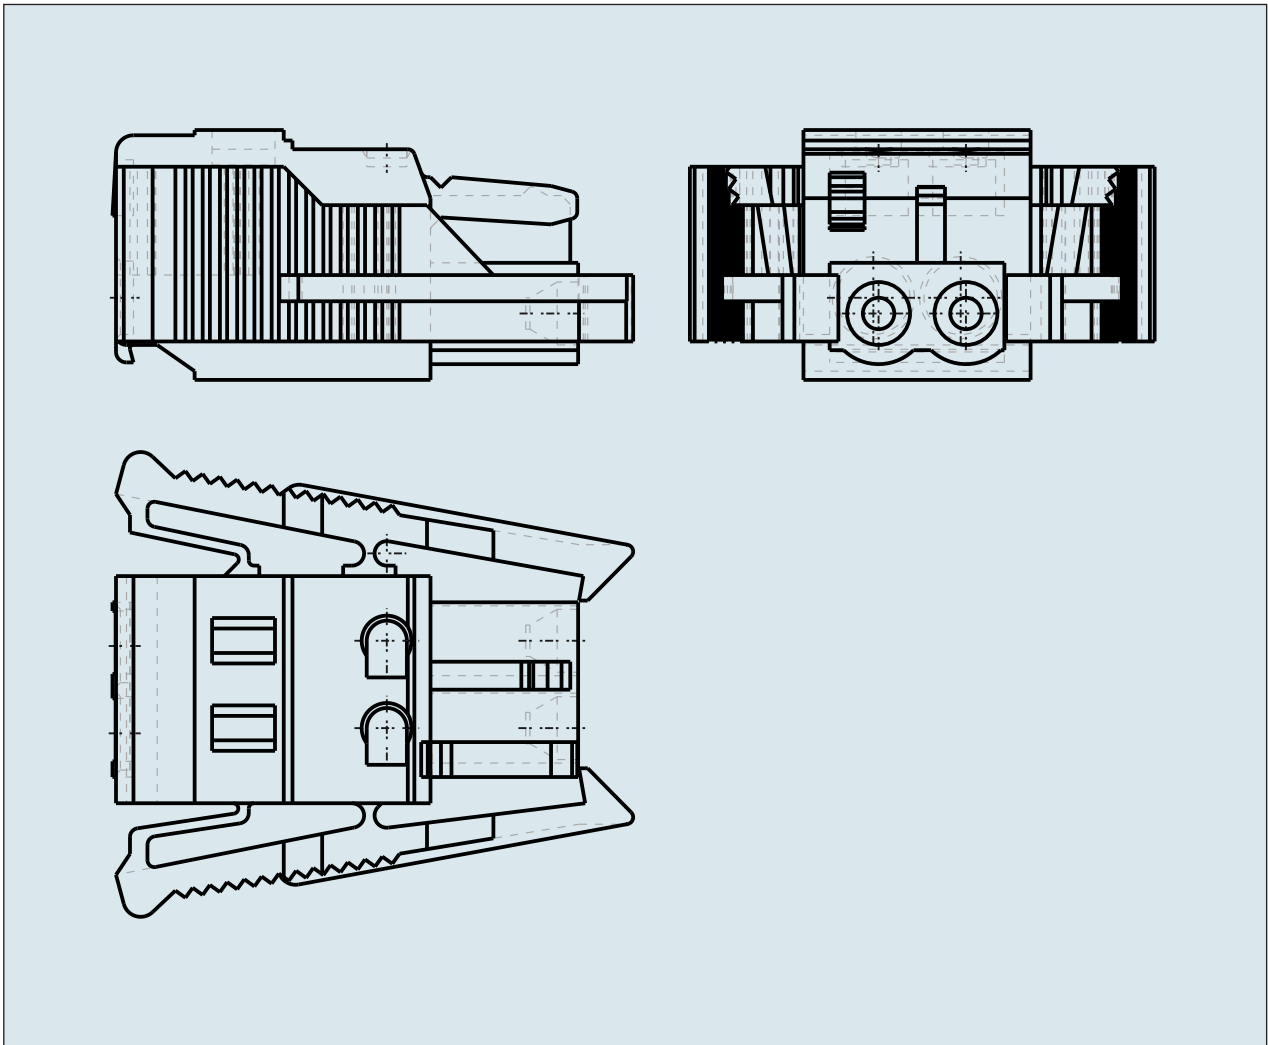

**FEMALE PLUG WITH LOCKING  
LEVER PIN SPACING 5 MM / 0.197 IN  
100% PROTECTED AGAINST  
MISMATING**

**FEMALE PLUG WITH LOCKING  
LEVER PIN SPACING 5 MM / 0.197 IN  
100% PROTECTED AGAINST  
MISMATING**

721-102/037-000 TO 721-120/037-000

<b>ITEM-NO. (ITEM-NO.)</b>	721-114/037-000
<b>Cross section1 (Cross section / mm<sup>2</sup>)</b>	0.08 - 2.5
<b>Cross section2 (Cross section / AWG)</b>	28 - 12
<b>Strip length (Strip length / mm)</b>	8 - 9
<b>Measured voltage (Measured voltage / V)</b>	320
<b>Measured shock voltage (Measured shock voltage / kV)</b>	4
<b>Pollution degree (Pollution degree)</b>	2
<b>Current intensity (Current intensity / A)</b>	16
<b>RM (PIN SPACING / mm)</b>	5
<b>P (NO. OF POLES)</b>	14
<b>Height (Height / mm)</b>	14.3
<b>Width (Width / mm)</b>	86.6
<b>Depth (Depth / mm)</b>	29.6
<b>No. of connection Points (No. of connection Points)</b>	14
<b>No. of potentials (No. of potentials)</b>	14
<b>COLOR (COLOR)</b>	lichtgrau
<b>Comment (Comment)</b>	L = (No. of poles x Pin Spacing)