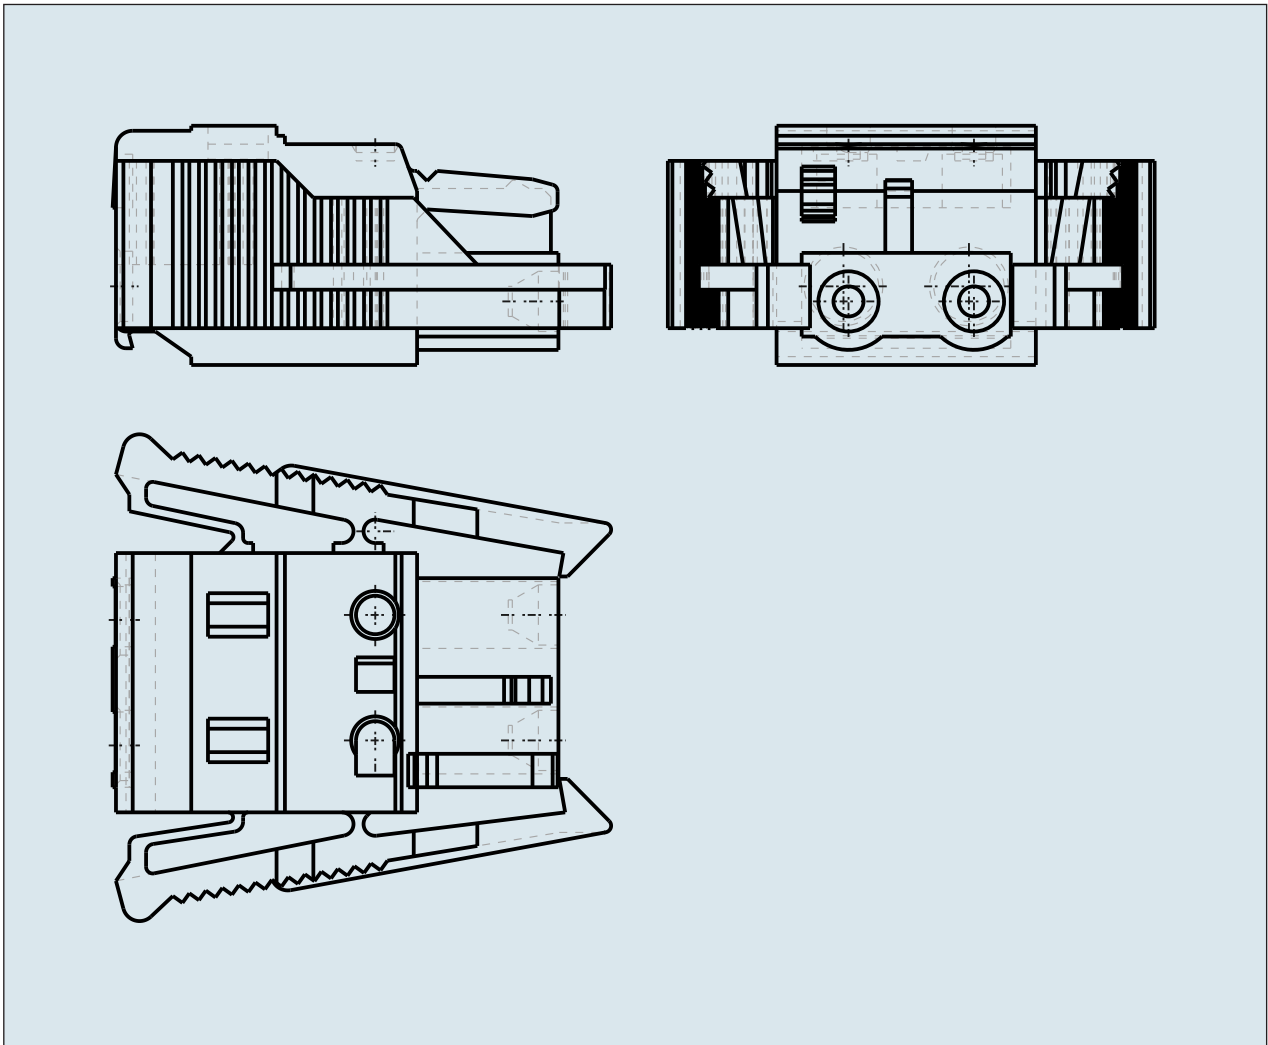

**FEMALE PLUG WITH LOCKING
LEVER PIN SPACING 7.5 MM / 0.295 IN
100% PROTECTED AGAINST
MISMATING**

**FEMALE PLUG WITH LOCKING
LEVER PIN SPACING 7.5 MM / 0.295 IN
100% PROTECTED AGAINST
MISMATING**

721-202/037-000 TO 721-212/037-000

ITEM-NO. (ITEM-NO.)	721-203/037-000
Cross section1 (Cross section / mm²)	0.08 - 2.5
Cross section2 (Cross section / AWG)	28 - 12
Strip length (Strip length / mm)	8 - 9
Measured voltage (Measured voltage / V)	630
Measured shock voltage (Measured shock voltage / kV)	6
Pollution degree (Pollution degree)	2
Current intensity (Current intensity / A)	16
RM (PIN SPACING / mm)	7.5
P (NO. OF POLES)	3
Height (Height / mm)	14.3
Width (Width / mm)	36.6
Depth (Depth / mm)	29.6
No. of connection Points (No. of connection Points)	3
No. of potentials (No. of potentials)	3
COLOR (COLOR)	lichtgrau
WEIGHT (WEIGHT / g)	7.81
Comment (Comment)	L = (No. of poles - 1) x Pin Spacing + 5 mm