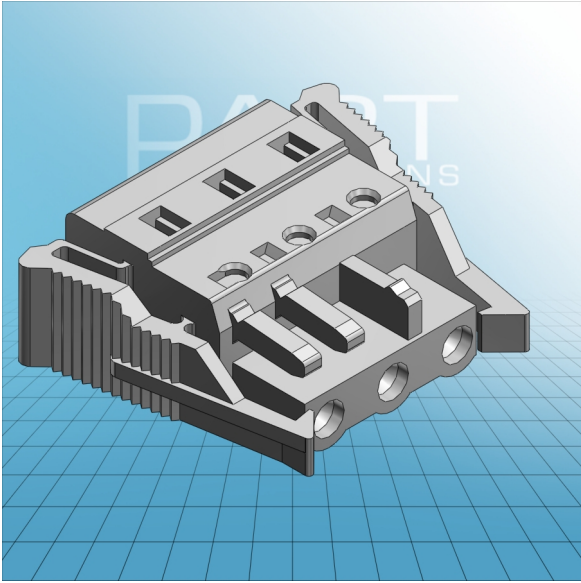

**FEMALE PLUG WITH LOCKING
LEVER PIN SPACING 7.5 MM / 0.295 IN
100% PROTECTED AGAINST
MISMATING**

**FEMALE PLUG WITH LOCKING
LEVER PIN SPACING 7.5 MM / 0.295 IN
100% PROTECTED AGAINST
MISMATING**

721-202/037-000 TO 721-212/037-000

ITEM-NO. (ITEM-NO.)	721-203/037-000
Cross section1 (Cross section / mm²)	0.08 - 2.5
Cross section2 (Cross section / AWG)	28 - 12
Strip length (Strip length / mm)	8 - 9
Measured voltage (Measured voltage / V)	630
Measured shock voltage (Measured shock voltage / kV)	6
Pollution degree (Pollution degree)	2
Current intensity (Current intensity / A)	16
RM (PIN SPACING / mm)	7.5
P (NO. OF POLES)	3
Height (Height / mm)	14.3
Width (Width / mm)	36.6
Depth (Depth / mm)	29.6
No. of connection Points (No. of connection Points)	3
No. of potentials (No. of potentials)	3
COLOR (COLOR)	lichtgrau
WEIGHT (WEIGHT / g)	7.81
Comment (Comment)	L = (No. of poles - 1) x Pin Spacing + 5 mm