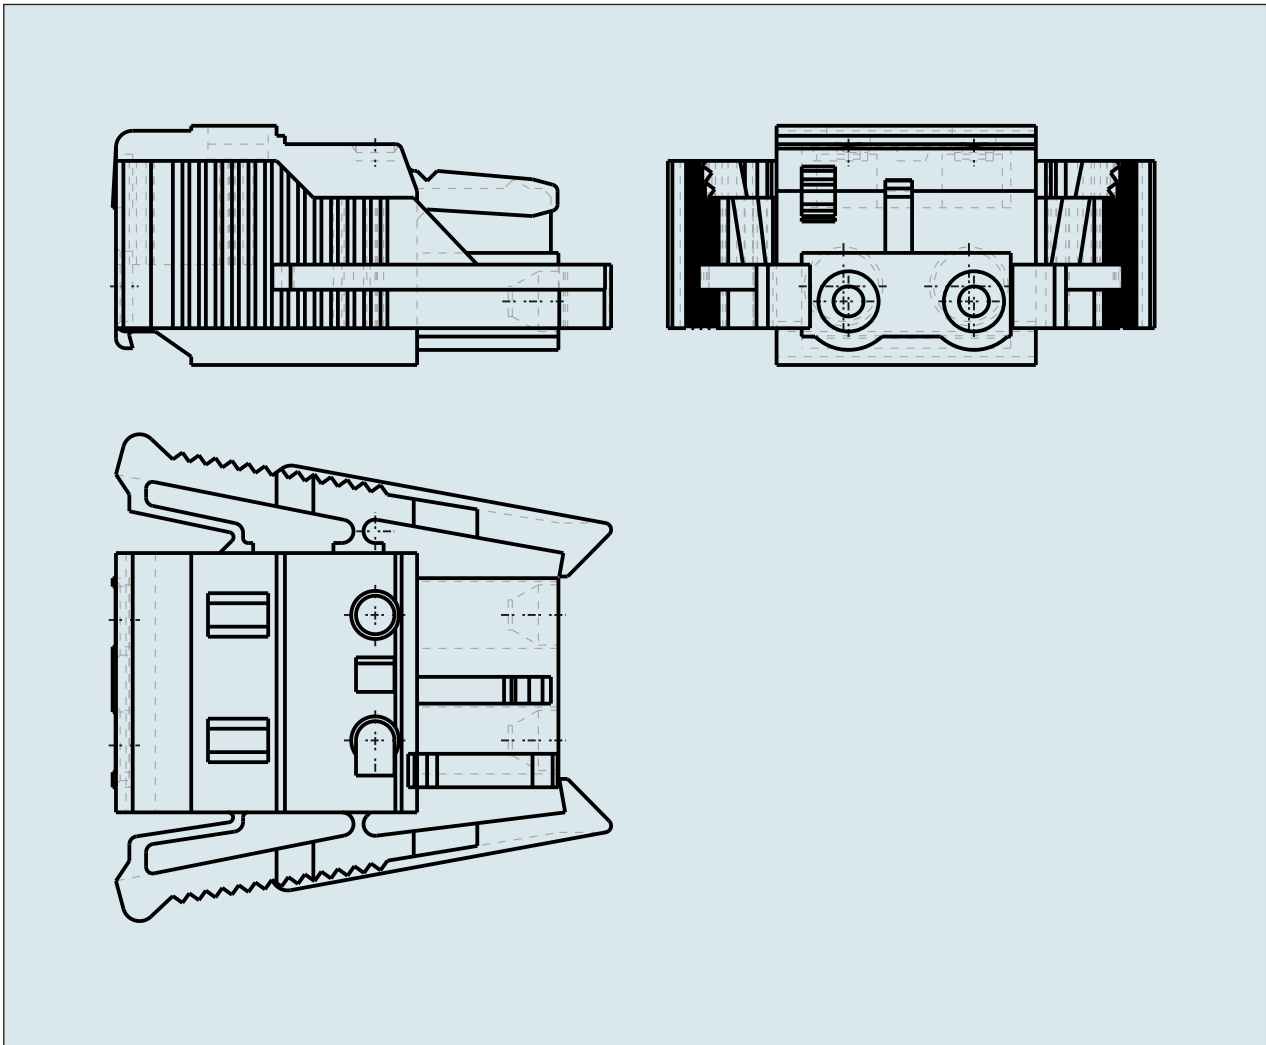

**FEMALE PLUG WITH LOCKING
LEVER PIN SPACING 7.5 MM / 0.295 IN
100% PROTECTED AGAINST
MISMATING**

**FEMALE PLUG WITH LOCKING
LEVER PIN SPACING 7.5 MM / 0.295 IN
100% PROTECTED AGAINST
MISMATING**

721-202/037-000 TO 721-212/037-000

ITEM-NO. (ITEM-NO.)	721-204/037-000
Cross section1 (Cross section / mm²)	0.08 - 2.5
Cross section2 (Cross section / AWG)	28 - 12
Strip length (Strip length / mm)	8 - 9
Measured voltage (Measured voltage / V)	630
Measured shock voltage (Measured shock voltage / kV)	6
Pollution degree (Pollution degree)	2
Current intensity (Current intensity / A)	16
RM (PIN SPACING / mm)	7.5
P (NO. OF POLES)	4
Height (Height / mm)	14.3
Width (Width / mm)	44.1
Depth (Depth / mm)	29.6
No. of connection Points (No. of connection Points)	4
No. of potentials (No. of potentials)	4
COLOR (COLOR)	lichtgrau
WEIGHT (WEIGHT / g)	9.79
Comment (Comment)	L = (No. of poles - 1) x Pin Spacing + 5 mm