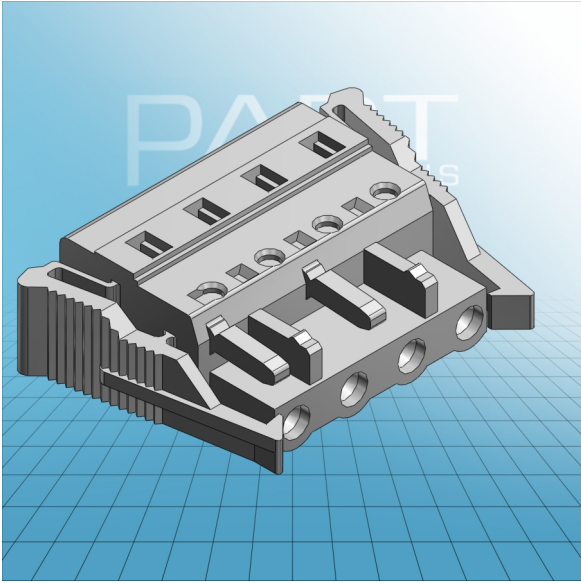

**FEMALE PLUG WITH LOCKING
LEVER PIN SPACING 7.5 MM / 0.295 IN
100% PROTECTED AGAINST
MISMATING**

**FEMALE PLUG WITH LOCKING
LEVER PIN SPACING 7.5 MM / 0.295 IN
100% PROTECTED AGAINST
MISMATING**

721-202/037-000 TO 721-212/037-000

ITEM-NO. (ITEM-NO.)	721-204/037-000
Cross section1 (Cross section / mm²)	0.08 - 2.5
Cross section2 (Cross section / AWG)	28 - 12
Strip length (Strip length / mm)	8 - 9
Measured voltage (Measured voltage / V)	630
Measured shock voltage (Measured shock voltage / kV)	6
Pollution degree (Pollution degree)	2
Current intensity (Current intensity / A)	16
RM (PIN SPACING / mm)	7.5
P (NO. OF POLES)	4
Height (Height / mm)	14.3
Width (Width / mm)	44.1
Depth (Depth / mm)	29.6
No. of connection Points (No. of connection Points)	4
No. of potentials (No. of potentials)	4
COLOR (COLOR)	lichtgrau
WEIGHT (WEIGHT / g)	9.79
Comment (Comment)	L = (No. of poles - 1) x Pin Spacing + 5 mm