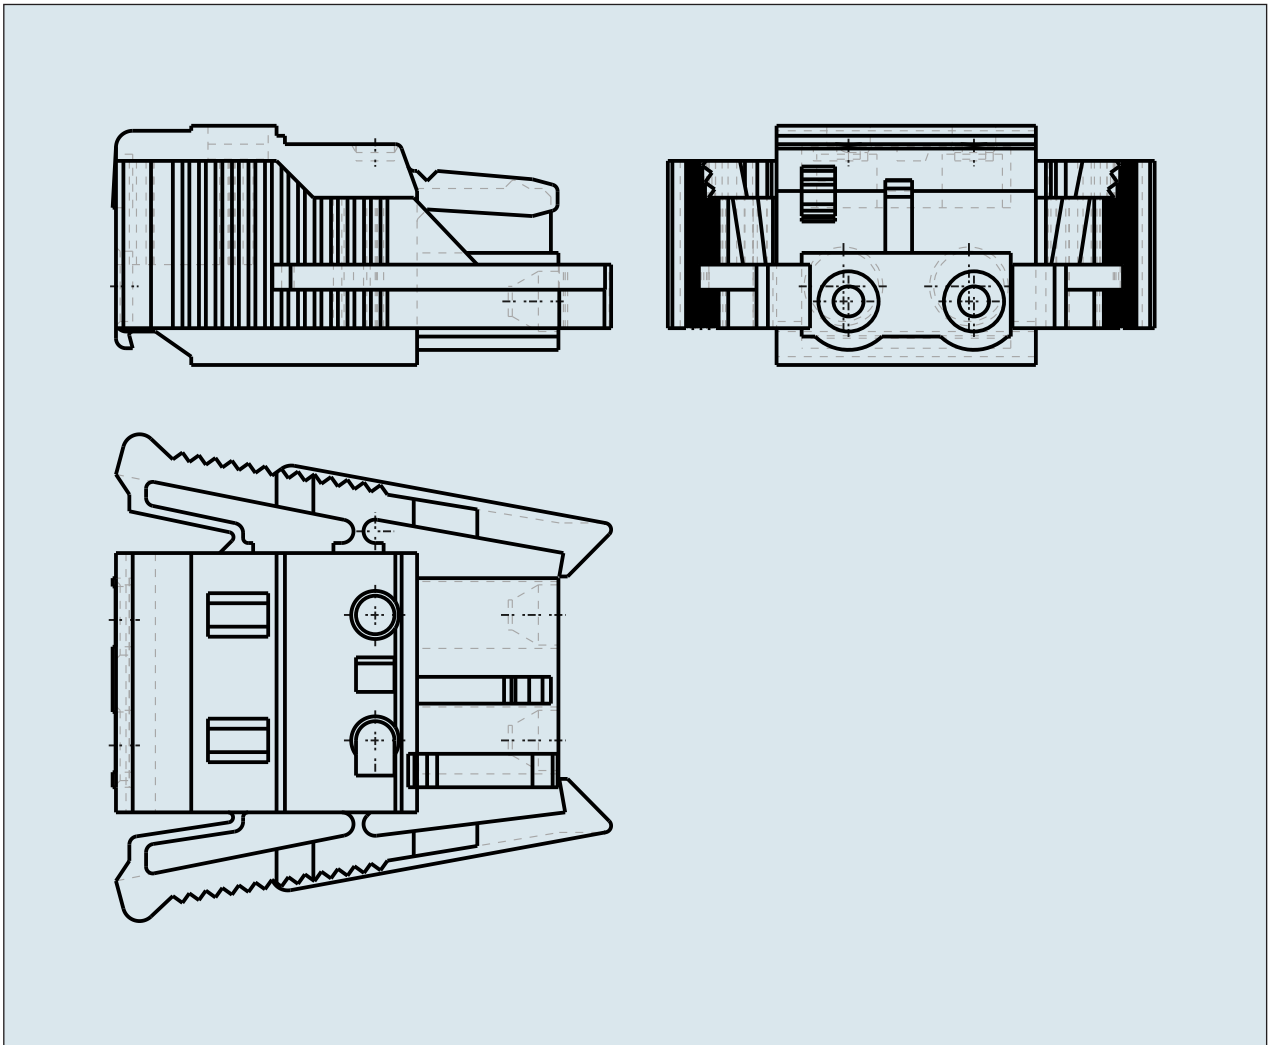

**FEMALE PLUG WITH LOCKING
LEVER PIN SPACING 7.5 MM / 0.295 IN
100% PROTECTED AGAINST
MISMATING**

**FEMALE PLUG WITH LOCKING
LEVER PIN SPACING 7.5 MM / 0.295 IN
100% PROTECTED AGAINST
MISMATING**

721-202/037-000 TO 721-212/037-000

ITEM-NO. (ITEM-NO.)	721-208/037-000
Cross section1 (Cross section / mm²)	0.08 - 2.5
Cross section2 (Cross section / AWG)	28 - 12
Strip length (Strip length / mm)	8 - 9
Measured voltage (Measured voltage / V)	630
Measured shock voltage (Measured shock voltage / kV)	6
Pollution degree (Pollution degree)	2
Current intensity (Current intensity / A)	16
RM (PIN SPACING / mm)	7.5
P (NO. OF POLES)	8
Height (Height / mm)	14.3
Width (Width / mm)	74.1
Depth (Depth / mm)	29.6
No. of connection Points (No. of connection Points)	8
No. of potentials (No. of potentials)	8
COLOR (COLOR)	lichtgrau
WEIGHT (WEIGHT / g)	18.23
Comment (Comment)	L = (No. of poles - 1) x Pin Spacing + 5 mm