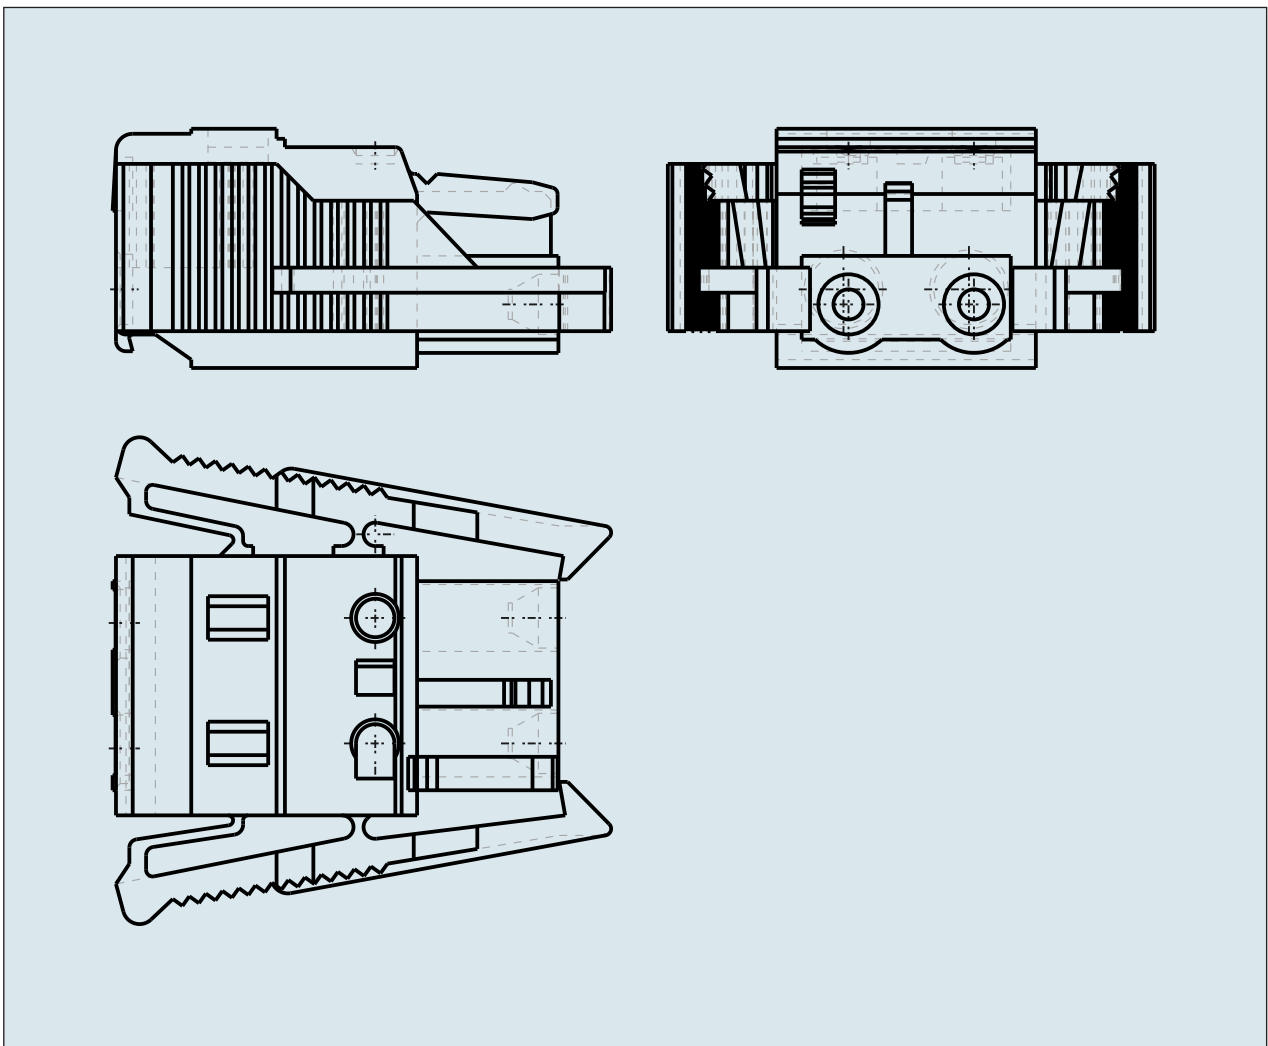

**FEMALE PLUG WITH LOCKING  
LEVER PIN SPACING 7.5 MM / 0.295 IN  
100% PROTECTED AGAINST  
MISMATING**

**FEMALE PLUG WITH LOCKING  
LEVER PIN SPACING 7.5 MM / 0.295 IN  
100% PROTECTED AGAINST  
MISMATING**

721-202/037-000 TO 721-212/037-000

<b>ITEM-NO. (ITEM-NO.)</b>	721-210/037-000
<b>Cross section1 (Cross section / mm<sup>2</sup>)</b>	0.08 - 2.5
<b>Cross section2 (Cross section / AWG)</b>	28 - 12
<b>Strip length (Strip length / mm)</b>	8 - 9
<b>Measured voltage (Measured voltage / V)</b>	630
<b>Measured shock voltage (Measured shock voltage / kV)</b>	6
<b>Pollution degree (Pollution degree)</b>	2
<b>Current intensity (Current intensity / A)</b>	16
<b>RM (PIN SPACING / mm)</b>	7.5
<b>P (NO. OF POLES)</b>	10
<b>Height (Height / mm)</b>	14.3
<b>Width (Width / mm)</b>	89.1
<b>Depth (Depth / mm)</b>	29.6
<b>No. of connection Points (No. of connection Points)</b>	10
<b>No. of potentials (No. of potentials)</b>	10
<b>COLOR (COLOR)</b>	lichtgrau
<b>WEIGHT (WEIGHT / g)</b>	22.6
<b>Comment (Comment)</b>	L = (No. of poles - 1) x Pin Spacing + 5 mm