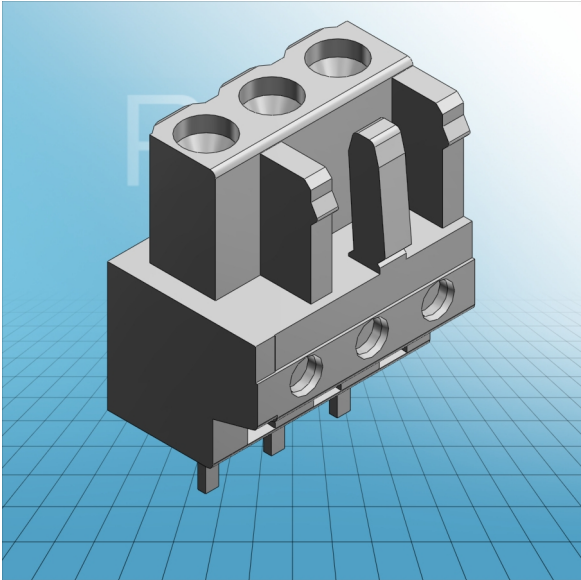

**FEMALE PLUG WITH STRAIGHT  
SOLDER PIN PIN SPACING 5 MM / 0.  
197 IN 100% PROTECTED AGAINST  
MISMATING**

**FEMALE PLUG WITH STRAIGHT  
SOLDER PIN PIN SPACING 5 MM / 0.  
197 IN 100% PROTECTED AGAINST  
MISMATING**

722-132 TO 722-150

<b>ITEM-NO. (ITEM-NO.)</b>	722-133
<b>Measured voltage (Measured voltage / V)</b>	320
<b>Measured shock voltage (Measured shock voltage / kV)</b>	4
<b>Pollution degree (Pollution degree)</b>	2
<b>Current intensity (Current intensity / A)</b>	12
<b>RM (PIN SPACING / mm)</b>	5
<b>P (NO. OF POLES)</b>	3
<b>Height (Height / mm)</b>	18.25
<b>Width (Width / mm)</b>	16.5
<b>Depth (Depth / mm)</b>	11.6
<b>COLOR (COLOR)</b>	lichtgrau
<b>Comment (Comment)</b>	L = (No. of poles x Pin Spacing) + 1,5 mm
<b>Dimensions (Dimensions)</b>	1.3 +0.1 mm