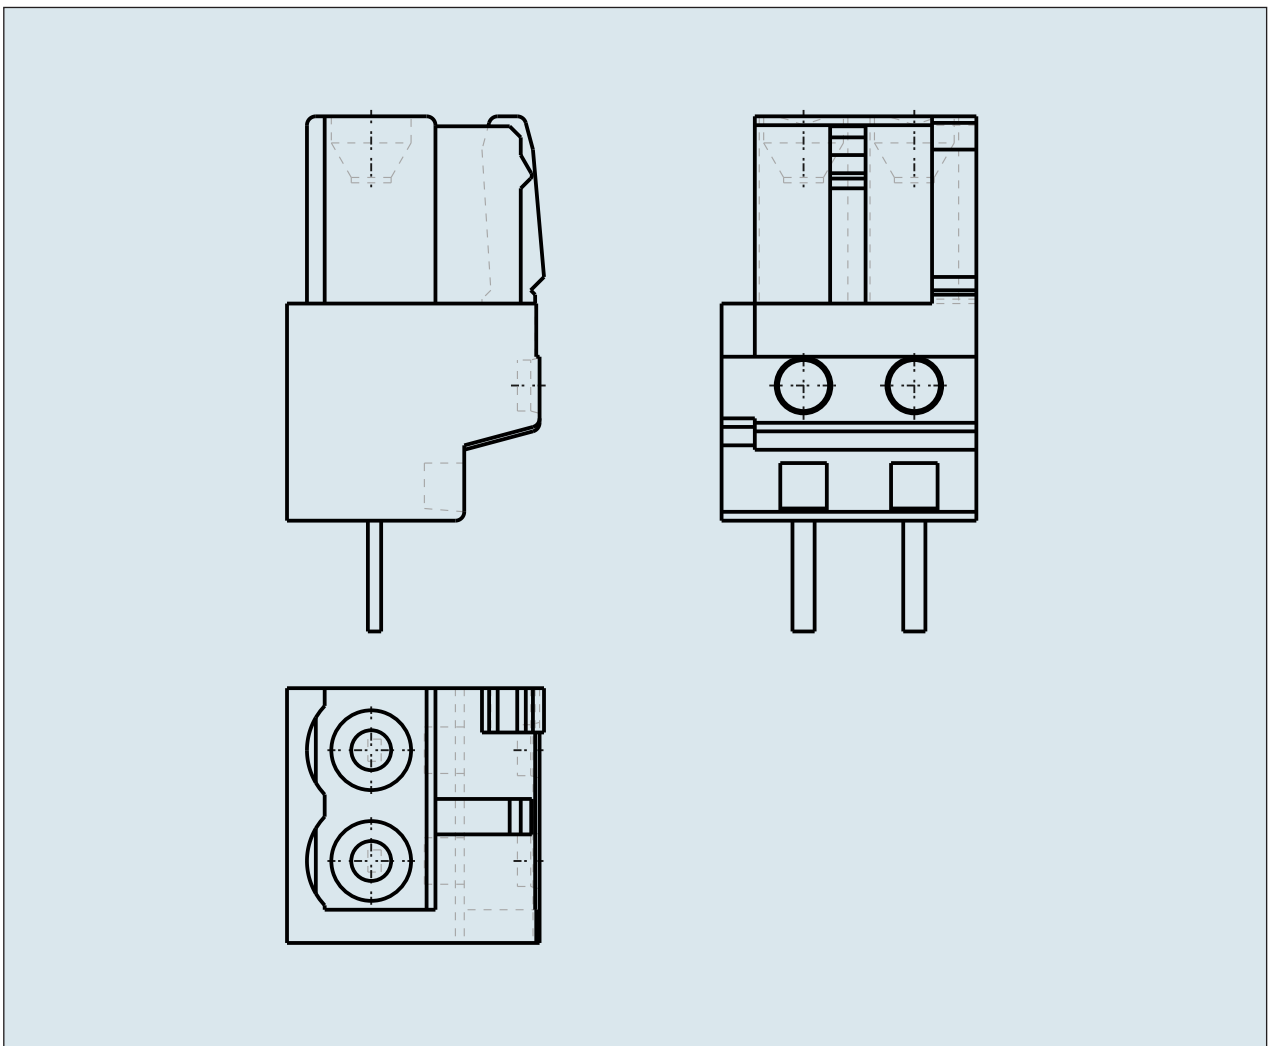

**FEMALE PLUG WITH STRAIGHT  
SOLDER PIN PIN SPACING 5 MM / 0.  
197 IN 100% PROTECTED AGAINST  
MISMATING**

**FEMALE PLUG WITH STRAIGHT  
SOLDER PIN PIN SPACING 5 MM / 0.  
197 IN 100% PROTECTED AGAINST  
MISMATING**

722-132 TO 722-150

<b>ITEM-NO. (ITEM-NO.)</b>	722-133
<b>Measured voltage (Measured voltage / V)</b>	320
<b>Measured shock voltage (Measured shock voltage / kV)</b>	4
<b>Pollution degree (Pollution degree)</b>	2
<b>Current intensity (Current intensity / A)</b>	12
<b>RM (PIN SPACING / mm)</b>	5
<b>P (NO. OF POLES)</b>	3
<b>Height (Height / mm)</b>	18.25
<b>Width (Width / mm)</b>	16.5
<b>Depth (Depth / mm)</b>	11.6
<b>COLOR (COLOR)</b>	lichtgrau
<b>Comment (Comment)</b>	L = (No. of poles x Pin Spacing) + 1,5 mm
<b>Dimensions (Dimensions)</b>	1.3 +0.1 mm