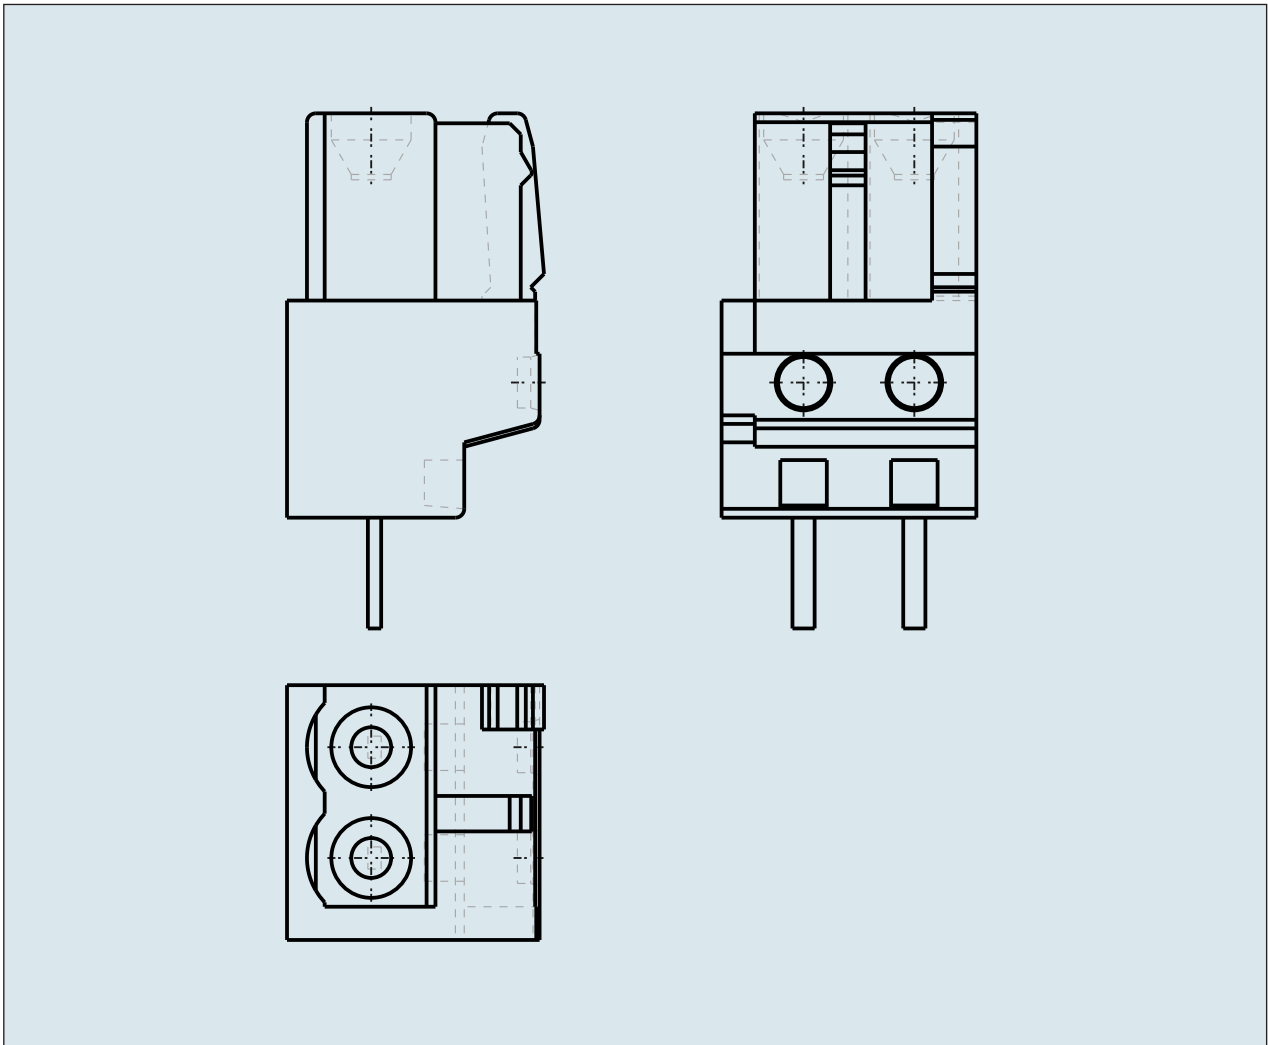

**FEMALE PLUG WITH STRAIGHT  
SOLDER PIN PIN SPACING 5 MM / 0.  
197 IN 100% PROTECTED AGAINST  
MISMATING**

**FEMALE PLUG WITH STRAIGHT  
SOLDER PIN PIN SPACING 5 MM / 0.  
197 IN 100% PROTECTED AGAINST  
MISMATING**

722-132 TO 722-150

<b>ITEM-NO. (ITEM-NO.)</b>	722-134
<b>Measured voltage (Measured voltage / V)</b>	320
<b>Measured shock voltage (Measured shock voltage / kV)</b>	4
<b>Pollution degree (Pollution degree)</b>	2
<b>Current intensity (Current intensity / A)</b>	12
<b>RM (PIN SPACING / mm)</b>	5
<b>P (NO. OF POLES)</b>	4
<b>Height (Height / mm)</b>	18.25
<b>Width (Width / mm)</b>	21.5
<b>Depth (Depth / mm)</b>	11.6
<b>COLOR (COLOR)</b>	lichtgrau
<b>Comment (Comment)</b>	L = (No. of poles x Pin Spacing) + 1,5 mm
<b>Dimensions (Dimensions)</b>	1.3 +0.1 mm