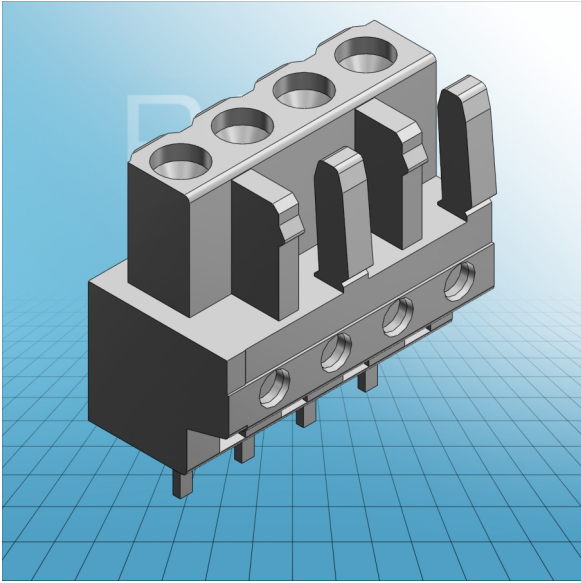

**FEMALE PLUG WITH STRAIGHT  
SOLDER PIN PIN SPACING 5 MM / 0.  
197 IN 100% PROTECTED AGAINST  
MISMATING**

**FEMALE PLUG WITH STRAIGHT  
SOLDER PIN PIN SPACING 5 MM / 0.  
197 IN 100% PROTECTED AGAINST  
MISMATING**

722-132 TO 722-150

<b>ITEM-NO. (ITEM-NO.)</b>	722-134
<b>Measured voltage (Measured voltage / V)</b>	320
<b>Measured shock voltage (Measured shock voltage / kV)</b>	4
<b>Pollution degree (Pollution degree)</b>	2
<b>Current intensity (Current intensity / A)</b>	12
<b>RM (PIN SPACING / mm)</b>	5
<b>P (NO. OF POLES)</b>	4
<b>Height (Height / mm)</b>	18.25
<b>Width (Width / mm)</b>	21.5
<b>Depth (Depth / mm)</b>	11.6
<b>COLOR (COLOR)</b>	lichtgrau
<b>Comment (Comment)</b>	L = (No. of poles x Pin Spacing) + 1,5 mm
<b>Dimensions (Dimensions)</b>	1.3 +0.1 mm