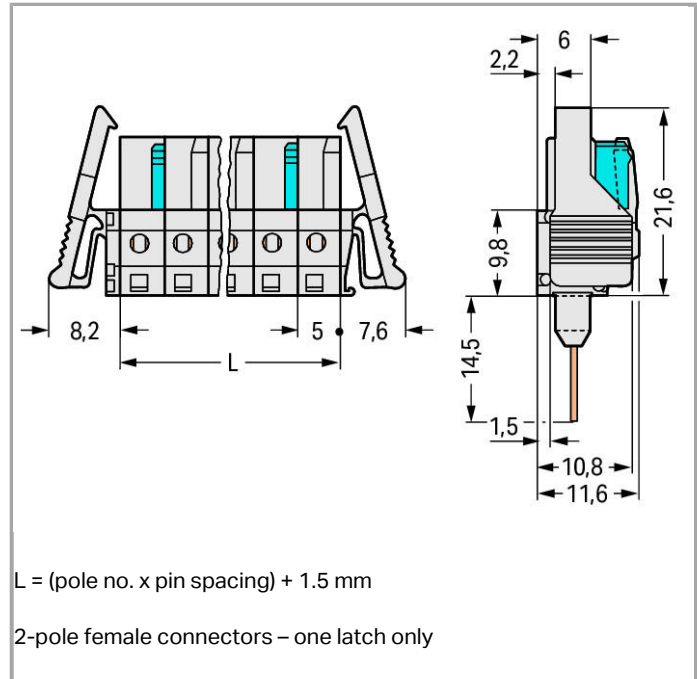

## Data sheet | Item number: 722-134/005-000/039-000

Female connector for rail-mount terminal blocks; straight; 100% protected against mismatching; Locking lever; Pin spacing 5 mm; 4-pole

[www.wago.com/722-134/005-000/039-000](http://www.wago.com/722-134/005-000/039-000)

### Item description

- Pluggable connectors for rail-mount terminal blocks equipped with CAGE CLAMP® connection
- Female connectors with long contact pins connect to the termination ports of 280 Series Rail-Mount Terminal Blocks
- Female connectors are touch-proof when unmated, providing a pluggable, live output
- 100 % protected against mismatching
- With coding fingers

### Geometrical Data

Pin spacing	5 mm (0.197 inch)
Width	35.8 mm / 1.409 inch
Height	36.1 mm / 1.421 inch
Height from the surface	21.6 mm / 0.85 inch
Depth	11.6 mm / 0.457 inch