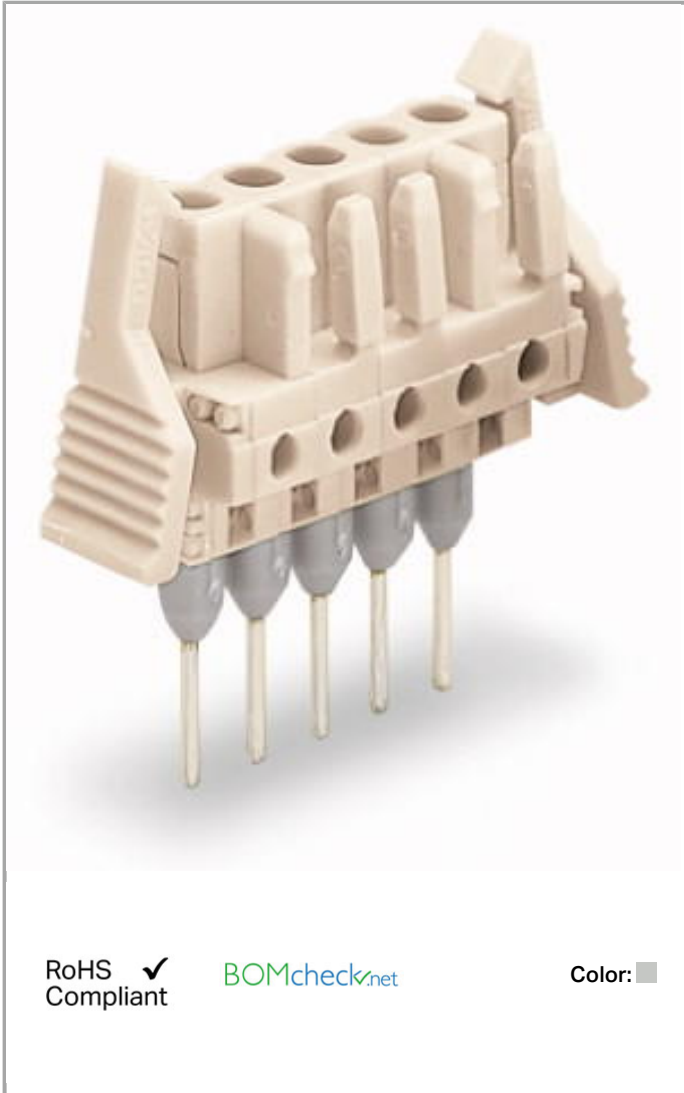

## Data sheet | Item number: 722-134/005-000/039-000

Female connector for rail-mount terminal blocks; straight; 100% protected against mismatching; Locking lever; Pin spacing 5 mm; 4-pole

[www.wago.com/722-134/005-000/039-000](http://www.wago.com/722-134/005-000/039-000)

### Item description

- Pluggable connectors for rail-mount terminal blocks equipped with CAGE CLAMP® connection
- Female connectors with long contact pins connect to the termination ports of 280 Series Rail-Mount Terminal Blocks
- Female connectors are touch-proof when unmated, providing a pluggable, live output
- 100 % protected against mismatching
- With coding fingers