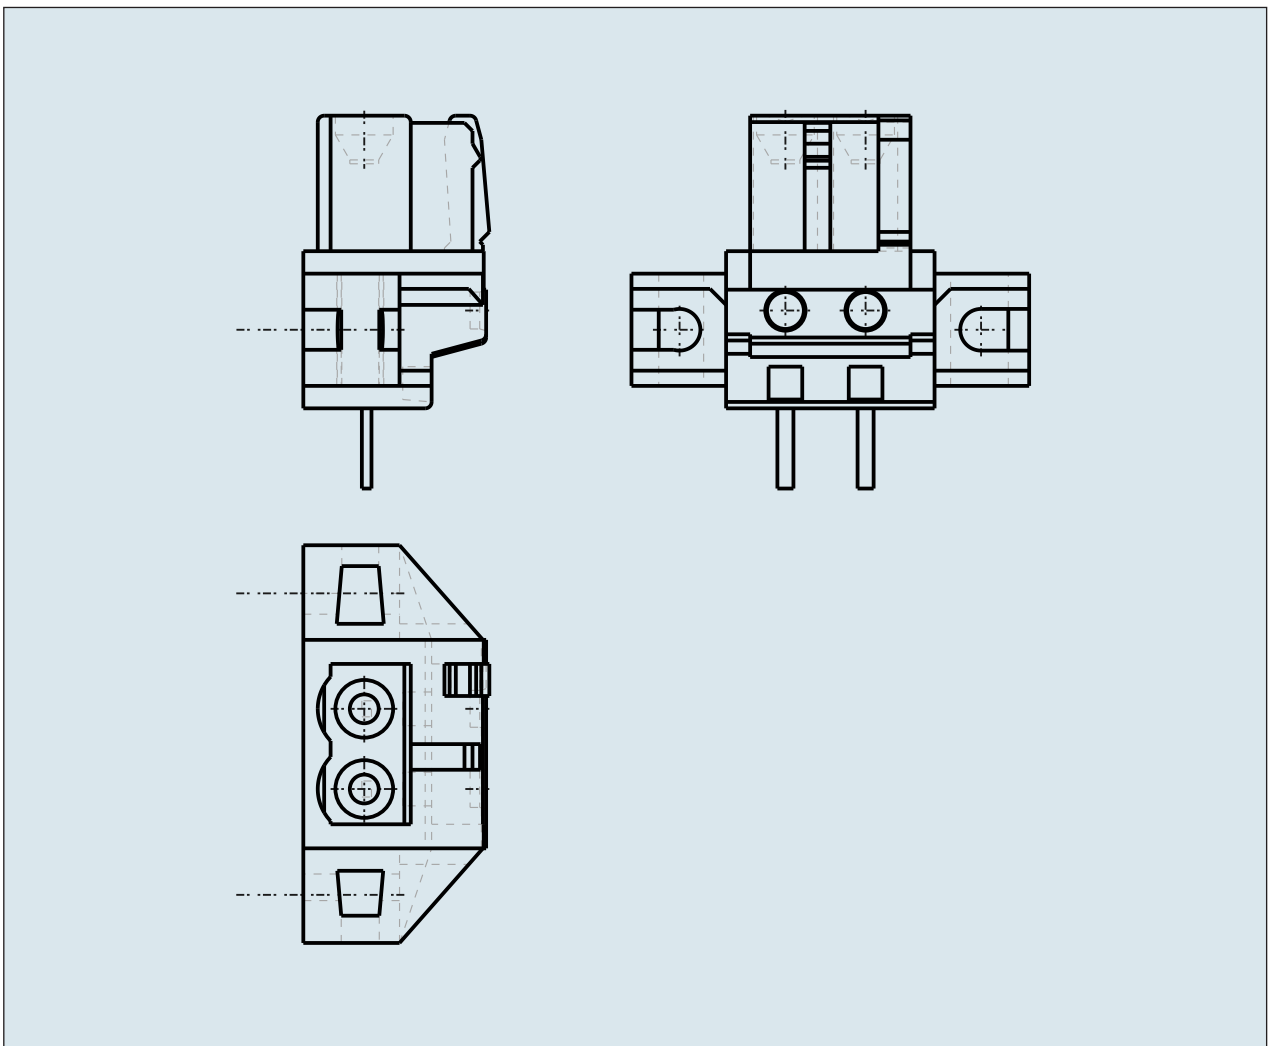

**FEMALE PLUG WITH STRAIGHT  
SOLDER PIN PIN SPACING 5 MM / 0.  
197 IN 100% PROTECTED AGAINST  
MISMATING**

**FEMALE PLUG WITH STRAIGHT  
SOLDER PIN PIN SPACING 5 MM / 0.  
197 IN 100% PROTECTED AGAINST  
MISMATING**

722-132/031-000 TO 722-150/031-000

<b>ITEM-NO. (ITEM-NO.)</b>	722-139/031-000
<b>Measured voltage (Measured voltage / V)</b>	320
<b>Measured shock voltage (Measured shock voltage / kV)</b>	4
<b>Pollution degree (Pollution degree)</b>	2
<b>Current intensity (Current intensity / A)</b>	12
<b>RM (PIN SPACING / mm)</b>	5
<b>P (NO. OF POLES)</b>	9
<b>Height (Height / mm)</b>	18.25
<b>Width (Width / mm)</b>	59.8
<b>Depth (Depth / mm)</b>	11.6
<b>COLOR (COLOR)</b>	lichtgrau
<b>Comment (Comment)</b>	L = (No. of poles x Pin Spacing)   L1 = L + 3 mm   L2 = L + 8,8 mm   L3 = L + 14,8 mm
<b>Dimensions (Dimensions)</b>	1.3 +0.1 mm