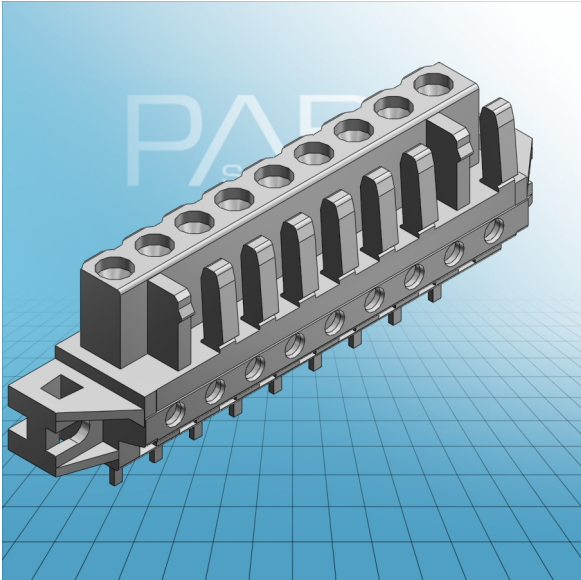

**FEMALE PLUG WITH STRAIGHT  
SOLDER PIN PIN SPACING 5 MM / 0.  
197 IN 100% PROTECTED AGAINST  
MISMATING**

**FEMALE PLUG WITH STRAIGHT  
SOLDER PIN PIN SPACING 5 MM / 0.  
197 IN 100% PROTECTED AGAINST  
MISMATING**

722-132/031-000 TO 722-150/031-000

<b>ITEM-NO. (ITEM-NO.)</b>	722-139/031-000
<b>Measured voltage (Measured voltage / V)</b>	320
<b>Measured shock voltage (Measured shock voltage / kV)</b>	4
<b>Pollution degree (Pollution degree)</b>	2
<b>Current intensity (Current intensity / A)</b>	12
<b>RM (PIN SPACING / mm)</b>	5
<b>P (NO. OF POLES)</b>	9
<b>Height (Height / mm)</b>	18.25
<b>Width (Width / mm)</b>	59.8
<b>Depth (Depth / mm)</b>	11.6
<b>COLOR (COLOR)</b>	lichtgrau
<b>Comment (Comment)</b>	L = (No. of poles x Pin Spacing)   L1 = L + 3 mm   L2 = L + 8,8 mm   L3 = L + 14,8 mm
<b>Dimensions (Dimensions)</b>	1.3 +0.1 mm