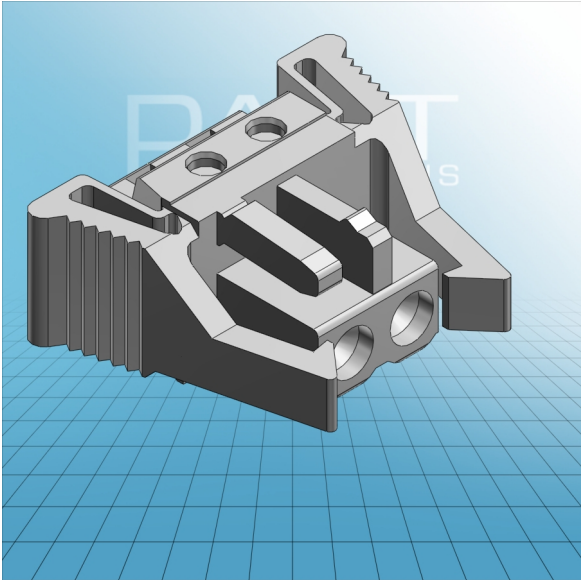

**FEMALE PLUG WITH LOCKING
LEVER PIN SPACING 5 MM / 0.197 IN
100% PROTECTED AGAINST
MISMATING WITH RIGHT ANGLED**

**FEMALE PLUG WITH LOCKING
LEVER PIN SPACING 5 MM / 0.197 IN
100% PROTECTED AGAINST
MISMATING WITH RIGHT ANGLED
SOLDER PIN**
722-232/039-000 TO 722-250/039-000

ITEM-NO. (ITEM-NO.)	722-232/039-000
Measured voltage (Measured voltage / V)	320
Measured shock voltage (Measured shock voltage / kV)	4
Pollution degree (Pollution degree)	2
Current intensity (Current intensity / A)	12
RM (PIN SPACING / mm)	5
P (NO. OF POLES)	2
Height (Height / mm)	11.6
Width (Width / mm)	25.8
Depth (Depth / mm)	18.25
COLOR (COLOR)	lichtgrau
Comment (Comment)	L = (No. of poles x Pin Spacing) + 1,5 mm
Dimensions (Dimensions)	1.3 +0.1 mm