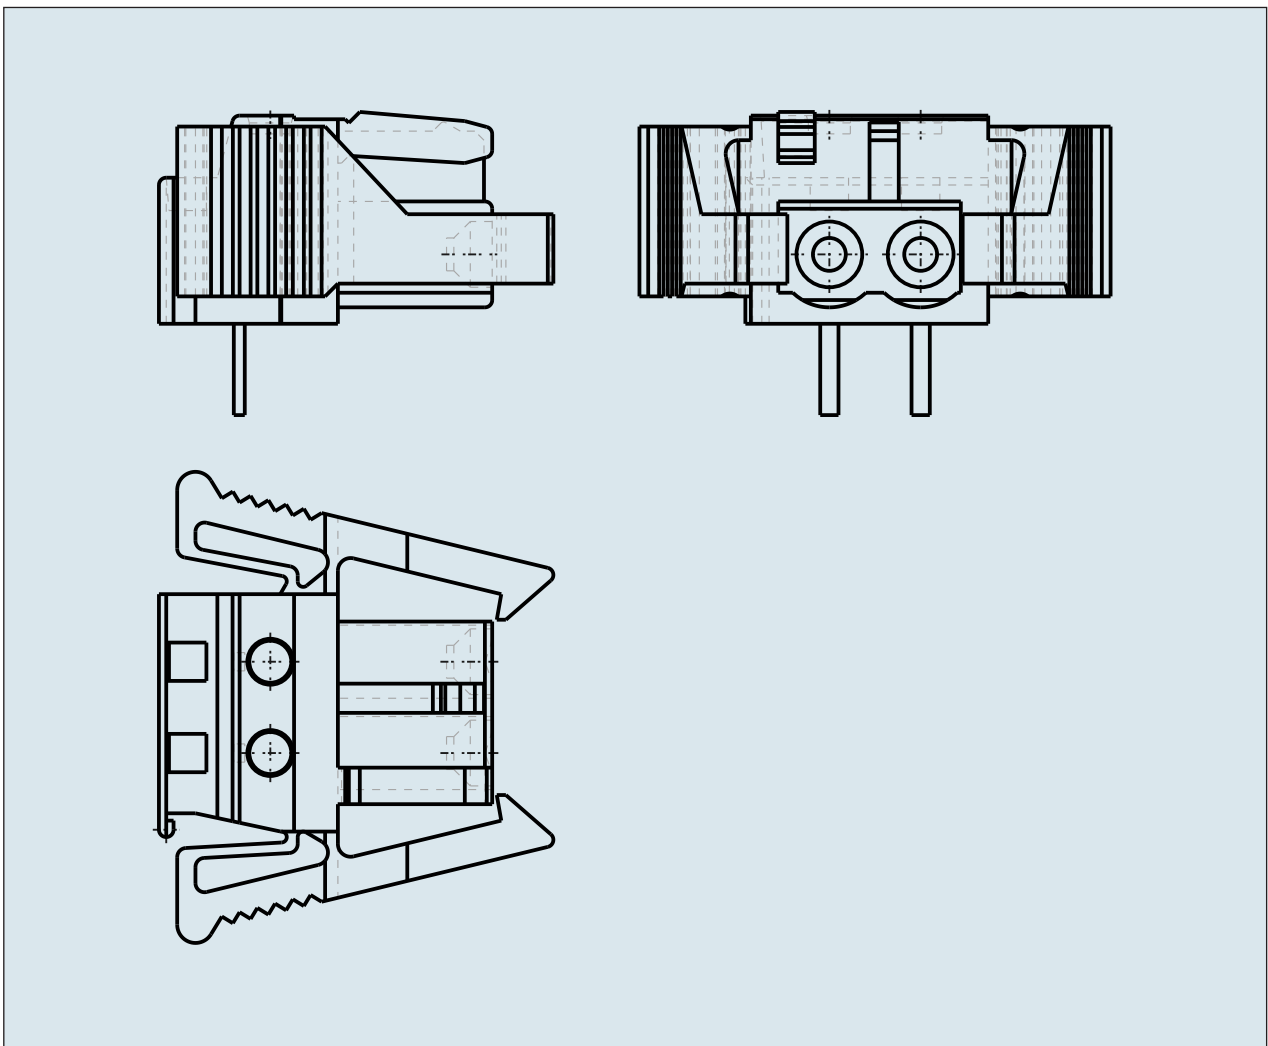

**FEMALE PLUG WITH LOCKING
LEVER PIN SPACING 5 MM / 0.197 IN
100% PROTECTED AGAINST
MISMATING WITH RIGHT ANGLED**

**FEMALE PLUG WITH LOCKING
LEVER PIN SPACING 5 MM / 0.197 IN
100% PROTECTED AGAINST
MISMATING WITH RIGHT ANGLED
SOLDER PIN**
722-232/039-000 TO 722-250/039-000

ITEM-NO. (ITEM-NO.)	722-232/039-000
Measured voltage (Measured voltage / V)	320
Measured shock voltage (Measured shock voltage / kV)	4
Pollution degree (Pollution degree)	2
Current intensity (Current intensity / A)	12
RM (PIN SPACING / mm)	5
P (NO. OF POLES)	2
Height (Height / mm)	11.6
Width (Width / mm)	25.8
Depth (Depth / mm)	18.25
COLOR (COLOR)	lichtgrau
Comment (Comment)	L = (No. of poles x Pin Spacing) + 1,5 mm
Dimensions (Dimensions)	1.3 +0.1 mm