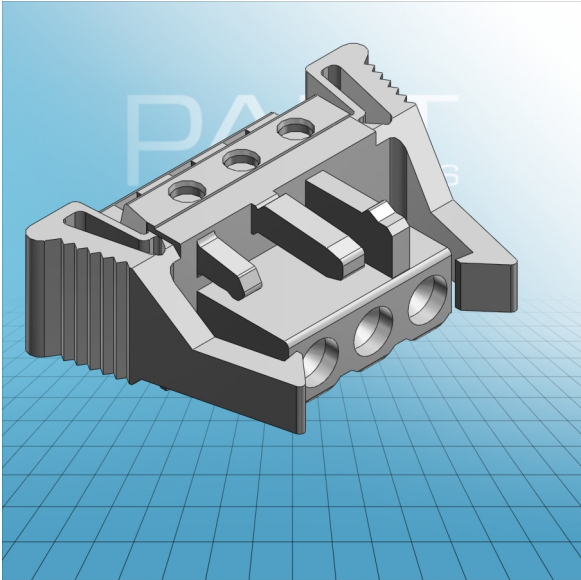

**FEMALE PLUG WITH LOCKING  
LEVER PIN SPACING 5 MM / 0.197 IN  
100% PROTECTED AGAINST  
MISMATING WITH RIGHT ANGLED**

**FEMALE PLUG WITH LOCKING  
LEVER PIN SPACING 5 MM / 0.197 IN  
100% PROTECTED AGAINST  
MISMATING WITH RIGHT ANGLED  
SOLDER PIN**  
722-232/039-000 TO 722-250/039-000

<b>ITEM-NO. (ITEM-NO.)</b>	722-233/039-000
<b>Measured voltage (Measured voltage / V)</b>	320
<b>Measured shock voltage (Measured shock voltage / kV)</b>	4
<b>Pollution degree (Pollution degree)</b>	2
<b>Current intensity (Current intensity / A)</b>	12
<b>RM (PIN SPACING / mm)</b>	5
<b>P (NO. OF POLES)</b>	3
<b>Height (Height / mm)</b>	11.6
<b>Width (Width / mm)</b>	30.8
<b>Depth (Depth / mm)</b>	18.25
<b>COLOR (COLOR)</b>	lichtgrau
<b>Comment (Comment)</b>	L = (No. of poles x Pin Spacing) + 1,5 mm
<b>Dimensions (Dimensions)</b>	1.3 +0.1 mm