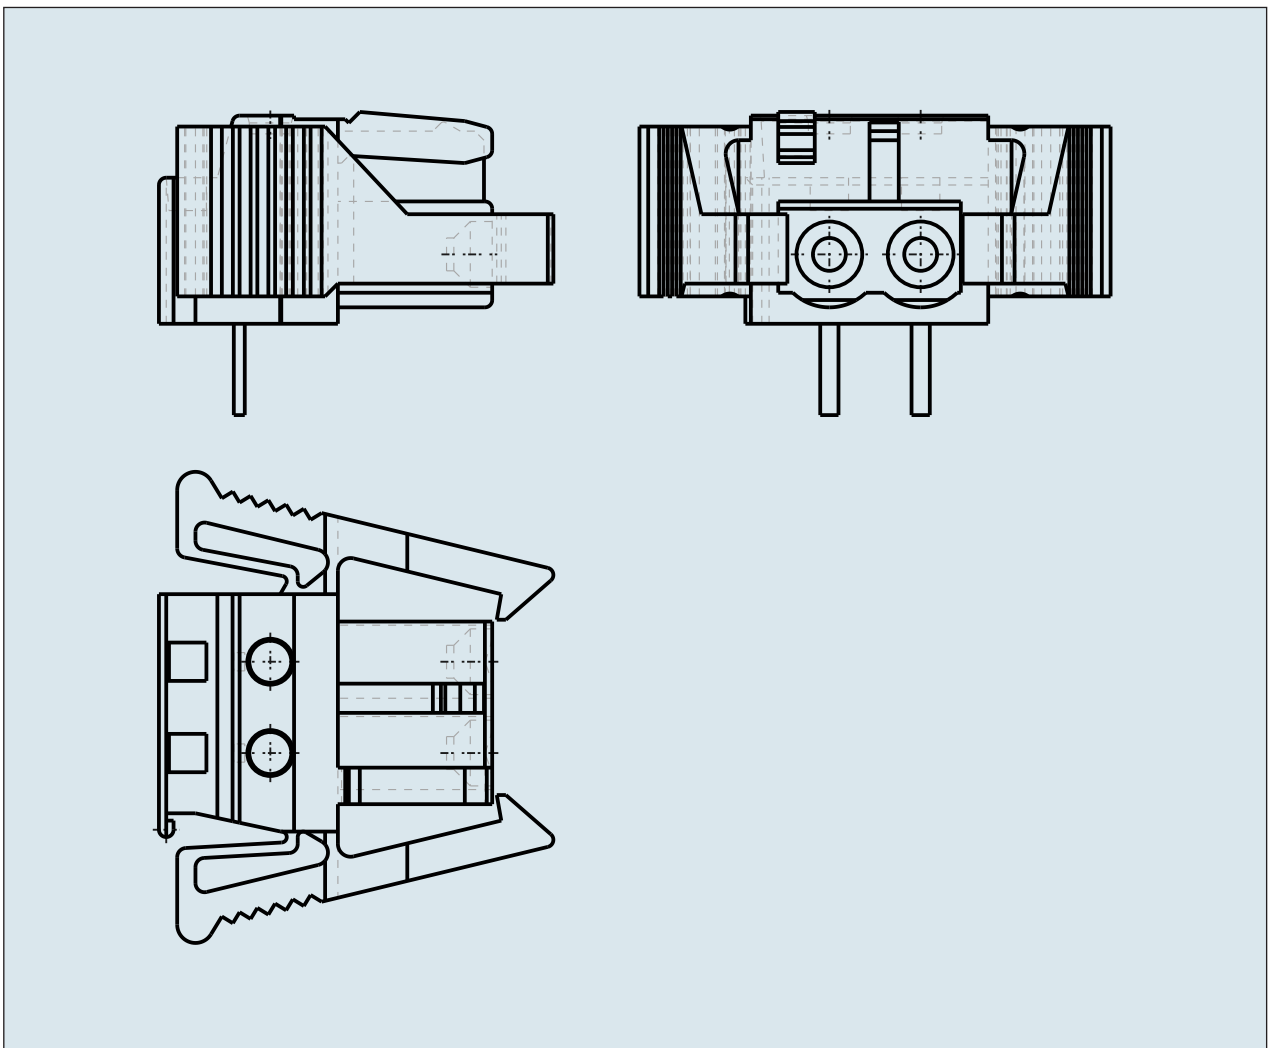

**FEMALE PLUG WITH LOCKING  
LEVER PIN SPACING 5 MM / 0.197 IN  
100% PROTECTED AGAINST  
MISMATING WITH RIGHT ANGLED**

**FEMALE PLUG WITH LOCKING  
LEVER PIN SPACING 5 MM / 0.197 IN  
100% PROTECTED AGAINST  
MISMATING WITH RIGHT ANGLED  
SOLDER PIN**  
722-232/039-000 TO 722-250/039-000

<b>ITEM-NO. (ITEM-NO.)</b>	722-233/039-000
<b>Measured voltage (Measured voltage / V)</b>	320
<b>Measured shock voltage (Measured shock voltage / kV)</b>	4
<b>Pollution degree (Pollution degree)</b>	2
<b>Current intensity (Current intensity / A)</b>	12
<b>RM (PIN SPACING / mm)</b>	5
<b>P (NO. OF POLES)</b>	3
<b>Height (Height / mm)</b>	11.6
<b>Width (Width / mm)</b>	30.8
<b>Depth (Depth / mm)</b>	18.25
<b>COLOR (COLOR)</b>	lichtgrau
<b>Comment (Comment)</b>	L = (No. of poles x Pin Spacing) + 1,5 mm
<b>Dimensions (Dimensions)</b>	1.3 +0.1 mm