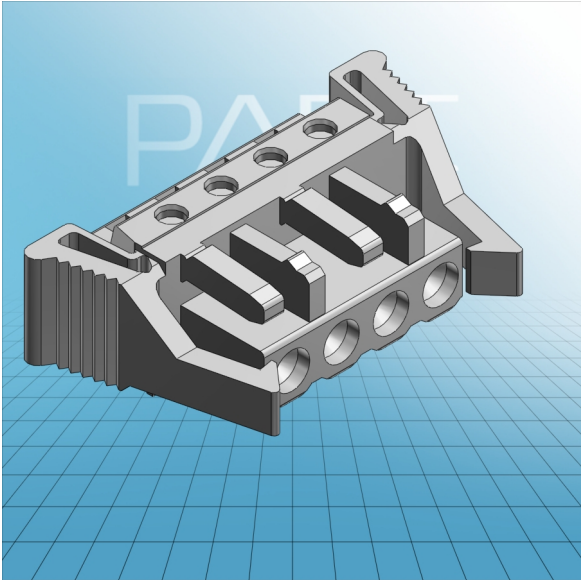

**FEMALE PLUG WITH LOCKING  
LEVER PIN SPACING 5 MM / 0.197 IN  
100% PROTECTED AGAINST  
MISMATING WITH RIGHT ANGLED**

**FEMALE PLUG WITH LOCKING  
LEVER PIN SPACING 5 MM / 0.197 IN  
100% PROTECTED AGAINST  
MISMATING WITH RIGHT ANGLED  
SOLDER PIN**  
722-232/039-000 TO 722-250/039-000

<b>ITEM-NO. (ITEM-NO.)</b>	722-234/039-000
<b>Measured voltage (Measured voltage / V)</b>	320
<b>Measured shock voltage (Measured shock voltage / kV)</b>	4
<b>Pollution degree (Pollution degree)</b>	2
<b>Current intensity (Current intensity / A)</b>	12
<b>RM (PIN SPACING / mm)</b>	5
<b>P (NO. OF POLES)</b>	4
<b>Height (Height / mm)</b>	11.6
<b>Width (Width / mm)</b>	35.8
<b>Depth (Depth / mm)</b>	18.25
<b>COLOR (COLOR)</b>	lichtgrau
<b>Comment (Comment)</b>	L = (No. of poles x Pin Spacing) + 1,5 mm
<b>Dimensions (Dimensions)</b>	1.3 +0.1 mm