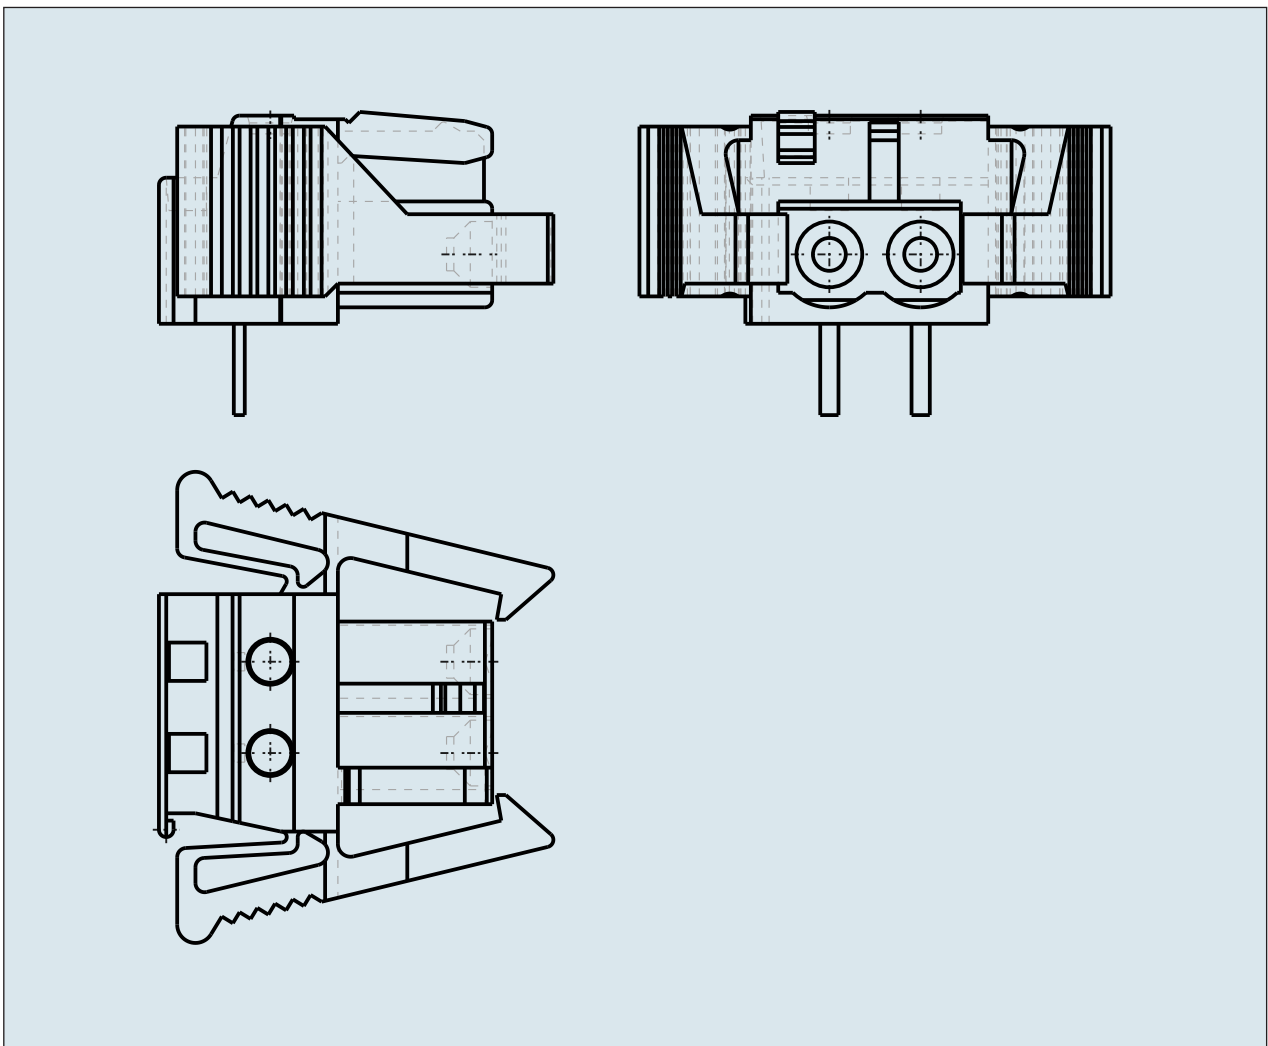

**FEMALE PLUG WITH LOCKING  
LEVER PIN SPACING 5 MM / 0.197 IN  
100% PROTECTED AGAINST  
MISMATING WITH RIGHT ANGLED**

**FEMALE PLUG WITH LOCKING  
LEVER PIN SPACING 5 MM / 0.197 IN  
100% PROTECTED AGAINST  
MISMATING WITH RIGHT ANGLED  
SOLDER PIN**  
722-232/039-000 TO 722-250/039-000

<b>ITEM-NO. (ITEM-NO.)</b>	722-234/039-000
<b>Measured voltage (Measured voltage / V)</b>	320
<b>Measured shock voltage (Measured shock voltage / kV)</b>	4
<b>Pollution degree (Pollution degree)</b>	2
<b>Current intensity (Current intensity / A)</b>	12
<b>RM (PIN SPACING / mm)</b>	5
<b>P (NO. OF POLES)</b>	4
<b>Height (Height / mm)</b>	11.6
<b>Width (Width / mm)</b>	35.8
<b>Depth (Depth / mm)</b>	18.25
<b>COLOR (COLOR)</b>	lichtgrau
<b>Comment (Comment)</b>	L = (No. of poles x Pin Spacing) + 1,5 mm
<b>Dimensions (Dimensions)</b>	1.3 +0.1 mm