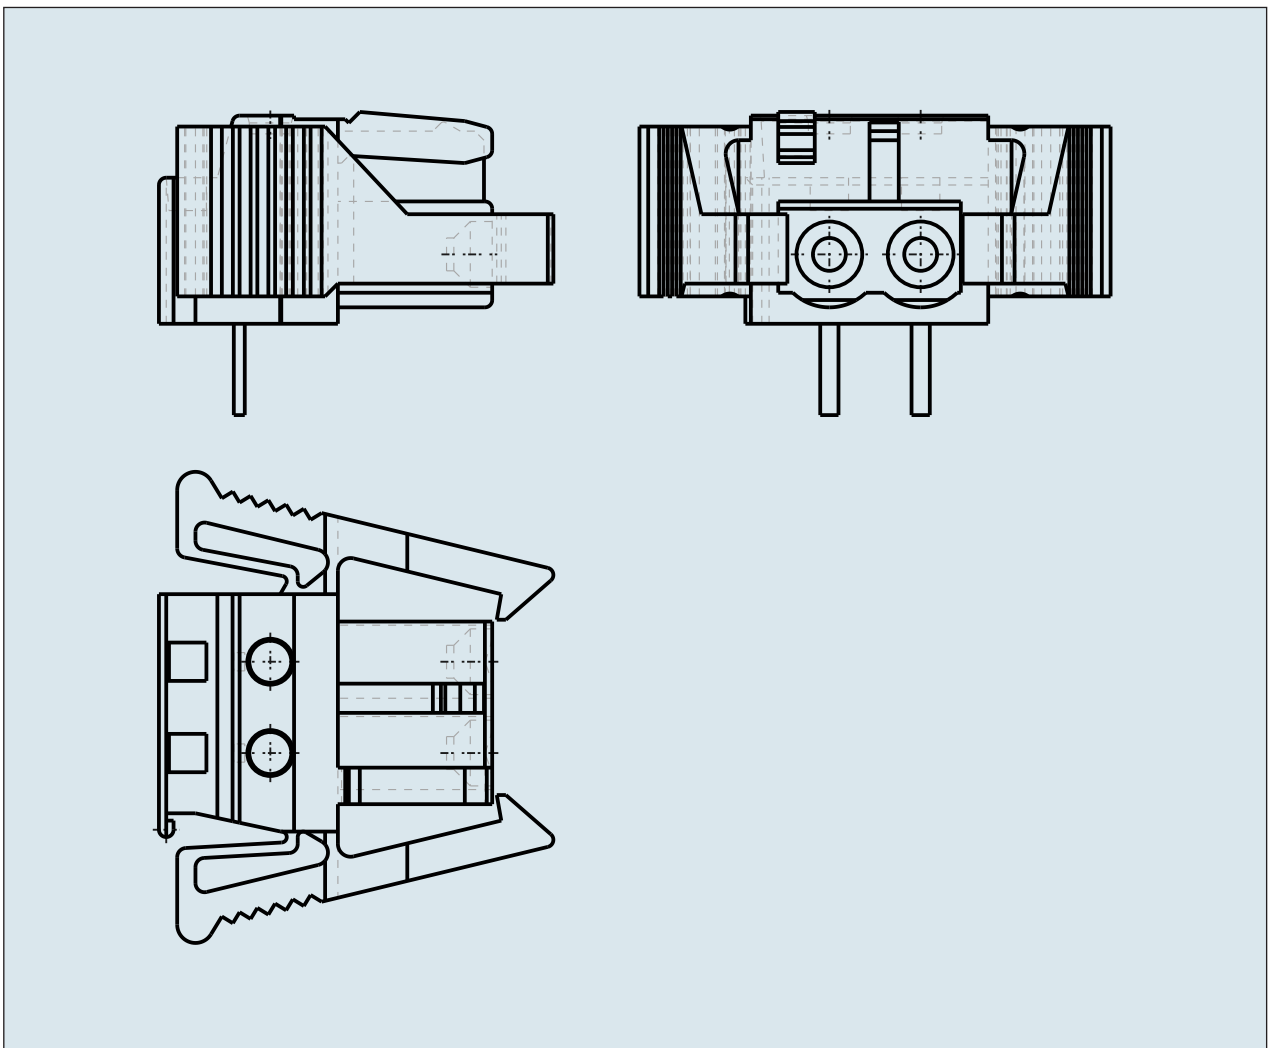

**FEMALE PLUG WITH LOCKING
LEVER PIN SPACING 5 MM / 0.197 IN
100% PROTECTED AGAINST
MISMATING WITH RIGHT ANGLED**

**FEMALE PLUG WITH LOCKING
LEVER PIN SPACING 5 MM / 0.197 IN
100% PROTECTED AGAINST
MISMATING WITH RIGHT ANGLED
SOLDER PIN**
722-232/039-000 TO 722-250/039-000

ITEM-NO. (ITEM-NO.)	722-235/039-000
Measured voltage (Measured voltage / V)	320
Measured shock voltage (Measured shock voltage / kV)	4
Pollution degree (Pollution degree)	2
Current intensity (Current intensity / A)	12
RM (PIN SPACING / mm)	5
P (NO. OF POLES)	5
Height (Height / mm)	11.6
Width (Width / mm)	40.8
Depth (Depth / mm)	18.25
COLOR (COLOR)	lichtgrau
Comment (Comment)	L = (No. of poles x Pin Spacing) + 1,5 mm
Dimensions (Dimensions)	1.3 +0.1 mm