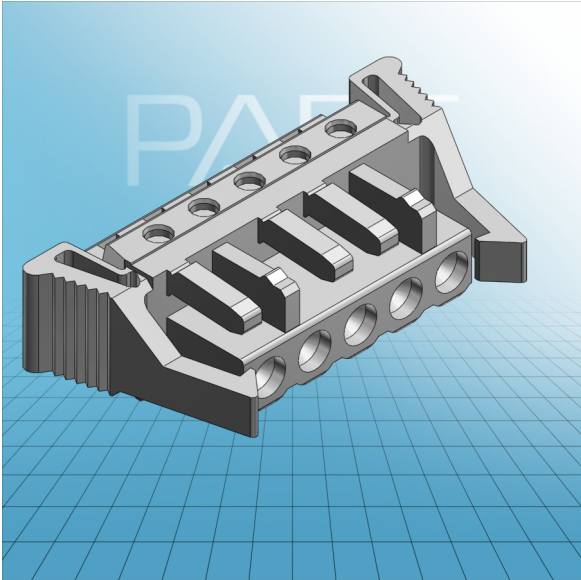

**FEMALE PLUG WITH LOCKING
LEVER PIN SPACING 5 MM / 0.197 IN
100% PROTECTED AGAINST
MISMATING WITH RIGHT ANGLED**

**FEMALE PLUG WITH LOCKING
LEVER PIN SPACING 5 MM / 0.197 IN
100% PROTECTED AGAINST
MISMATING WITH RIGHT ANGLED
SOLDER PIN**
722-232/039-000 TO 722-250/039-000

ITEM-NO. (ITEM-NO.)	722-235/039-000
Measured voltage (Measured voltage / V)	320
Measured shock voltage (Measured shock voltage / kV)	4
Pollution degree (Pollution degree)	2
Current intensity (Current intensity / A)	12
RM (PIN SPACING / mm)	5
P (NO. OF POLES)	5
Height (Height / mm)	11.6
Width (Width / mm)	40.8
Depth (Depth / mm)	18.25
COLOR (COLOR)	lichtgrau
Comment (Comment)	L = (No. of poles x Pin Spacing) + 1,5 mm
Dimensions (Dimensions)	1.3 +0.1 mm