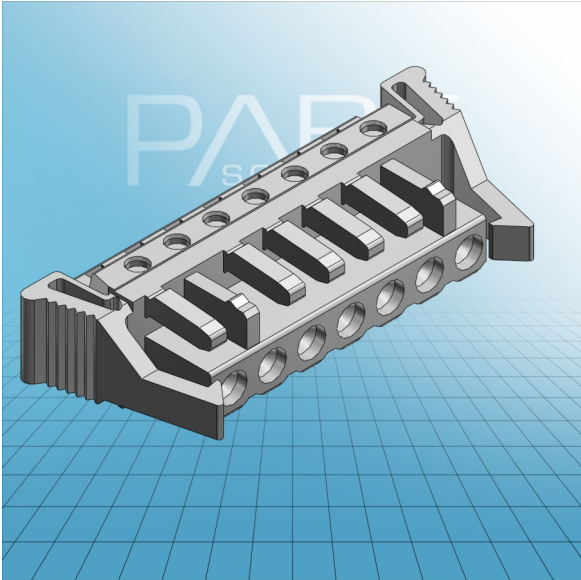

**FEMALE PLUG WITH LOCKING
LEVER PIN SPACING 5 MM / 0.197 IN
100% PROTECTED AGAINST
MISMATING WITH RIGHT ANGLED**

**FEMALE PLUG WITH LOCKING
LEVER PIN SPACING 5 MM / 0.197 IN
100% PROTECTED AGAINST
MISMATING WITH RIGHT ANGLED
SOLDER PIN**
722-232/039-000 TO 722-250/039-000

ITEM-NO. (ITEM-NO.)	722-237/039-000
Measured voltage (Measured voltage / V)	320
Measured shock voltage (Measured shock voltage / kV)	4
Pollution degree (Pollution degree)	2
Current intensity (Current intensity / A)	12
RM (PIN SPACING / mm)	5
P (NO. OF POLES)	7
Height (Height / mm)	11.6
Width (Width / mm)	50.8
Depth (Depth / mm)	18.25
COLOR (COLOR)	lichtgrau
Comment (Comment)	L = (No. of poles x Pin Spacing) + 1,5 mm
Dimensions (Dimensions)	1.3 +0.1 mm