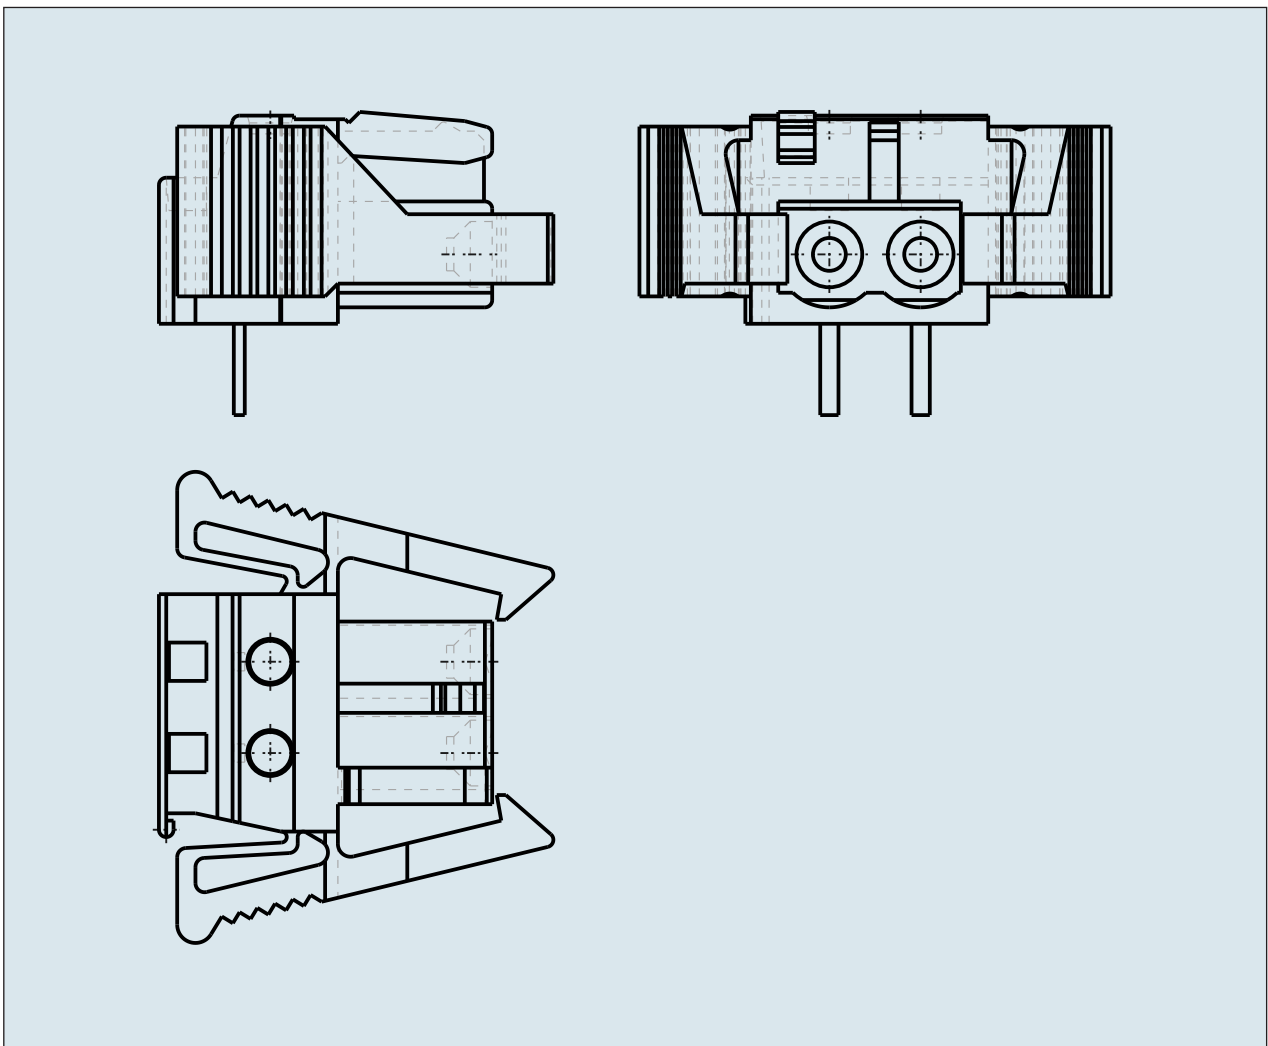

**FEMALE PLUG WITH LOCKING
LEVER PIN SPACING 5 MM / 0.197 IN
100% PROTECTED AGAINST
MISMATING WITH RIGHT ANGLED**

**FEMALE PLUG WITH LOCKING
LEVER PIN SPACING 5 MM / 0.197 IN
100% PROTECTED AGAINST
MISMATING WITH RIGHT ANGLED
SOLDER PIN**
722-232/039-000 TO 722-250/039-000

ITEM-NO. (ITEM-NO.)	722-237/039-000
Measured voltage (Measured voltage / V)	320
Measured shock voltage (Measured shock voltage / kV)	4
Pollution degree (Pollution degree)	2
Current intensity (Current intensity / A)	12
RM (PIN SPACING / mm)	5
P (NO. OF POLES)	7
Height (Height / mm)	11.6
Width (Width / mm)	50.8
Depth (Depth / mm)	18.25
COLOR (COLOR)	lichtgrau
Comment (Comment)	L = (No. of poles x Pin Spacing) + 1,5 mm
Dimensions (Dimensions)	1.3 +0.1 mm