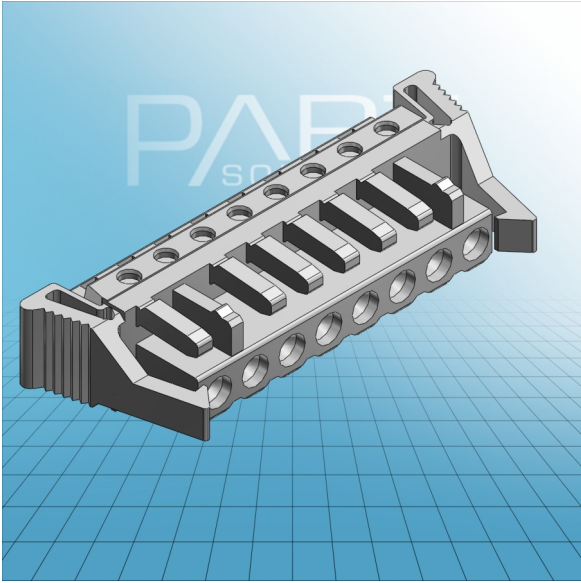

**FEMALE PLUG WITH LOCKING
LEVER PIN SPACING 5 MM / 0.197 IN
100% PROTECTED AGAINST
MISMATING WITH RIGHT ANGLED**

**FEMALE PLUG WITH LOCKING
LEVER PIN SPACING 5 MM / 0.197 IN
100% PROTECTED AGAINST
MISMATING WITH RIGHT ANGLED
SOLDER PIN**
722-232/039-000 TO 722-250/039-000

ITEM-NO. (ITEM-NO.)	722-238/039-000
Measured voltage (Measured voltage / V)	320
Measured shock voltage (Measured shock voltage / kV)	4
Pollution degree (Pollution degree)	2
Current intensity (Current intensity / A)	12
RM (PIN SPACING / mm)	5
P (NO. OF POLES)	8
Height (Height / mm)	11.6
Width (Width / mm)	55.8
Depth (Depth / mm)	18.25
COLOR (COLOR)	lichtgrau
Comment (Comment)	L = (No. of poles x Pin Spacing) + 1,5 mm
Dimensions (Dimensions)	1.3 +0.1 mm