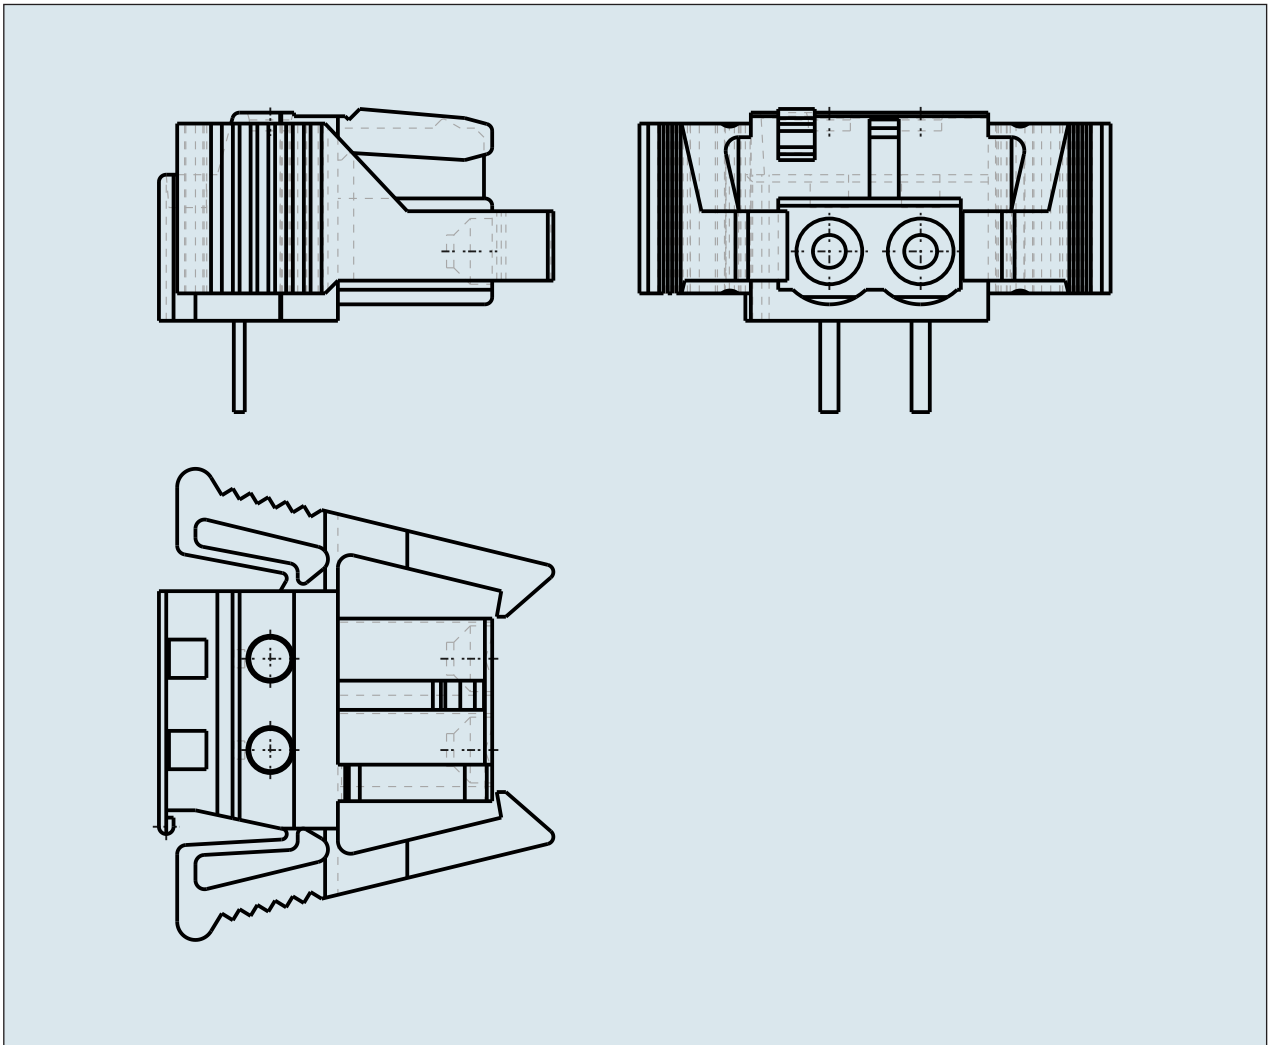

**FEMALE PLUG WITH LOCKING
LEVER PIN SPACING 5 MM / 0.197 IN
100% PROTECTED AGAINST
MISMATING WITH RIGHT ANGLED**

**FEMALE PLUG WITH LOCKING
LEVER PIN SPACING 5 MM / 0.197 IN
100% PROTECTED AGAINST
MISMATING WITH RIGHT ANGLED
SOLDER PIN**
722-232/039-000 TO 722-250/039-000

ITEM-NO. (ITEM-NO.)	722-238/039-000
Measured voltage (Measured voltage / V)	320
Measured shock voltage (Measured shock voltage / kV)	4
Pollution degree (Pollution degree)	2
Current intensity (Current intensity / A)	12
RM (PIN SPACING / mm)	5
P (NO. OF POLES)	8
Height (Height / mm)	11.6
Width (Width / mm)	55.8
Depth (Depth / mm)	18.25
COLOR (COLOR)	lichtgrau
Comment (Comment)	L = (No. of poles x Pin Spacing) + 1,5 mm
Dimensions (Dimensions)	1.3 +0.1 mm