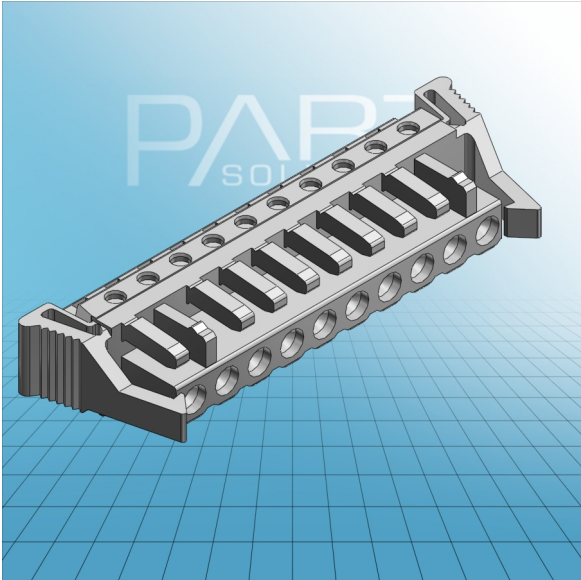

**FEMALE PLUG WITH LOCKING
LEVER PIN SPACING 5 MM / 0.197 IN
100% PROTECTED AGAINST
MISMATING WITH RIGHT ANGLED**

**FEMALE PLUG WITH LOCKING
LEVER PIN SPACING 5 MM / 0.197 IN
100% PROTECTED AGAINST
MISMATING WITH RIGHT ANGLED
SOLDER PIN**
722-232/039-000 TO 722-250/039-000

ITEM-NO. (ITEM-NO.)	722-240/039-000
Measured voltage (Measured voltage / V)	320
Measured shock voltage (Measured shock voltage / kV)	4
Pollution degree (Pollution degree)	2
Current intensity (Current intensity / A)	12
RM (PIN SPACING / mm)	5
P (NO. OF POLES)	10
Height (Height / mm)	11.6
Width (Width / mm)	65.8
Depth (Depth / mm)	18.25
COLOR (COLOR)	lichtgrau
Comment (Comment)	L = (No. of poles x Pin Spacing) + 1,5 mm
Dimensions (Dimensions)	1.3 +0.1 mm