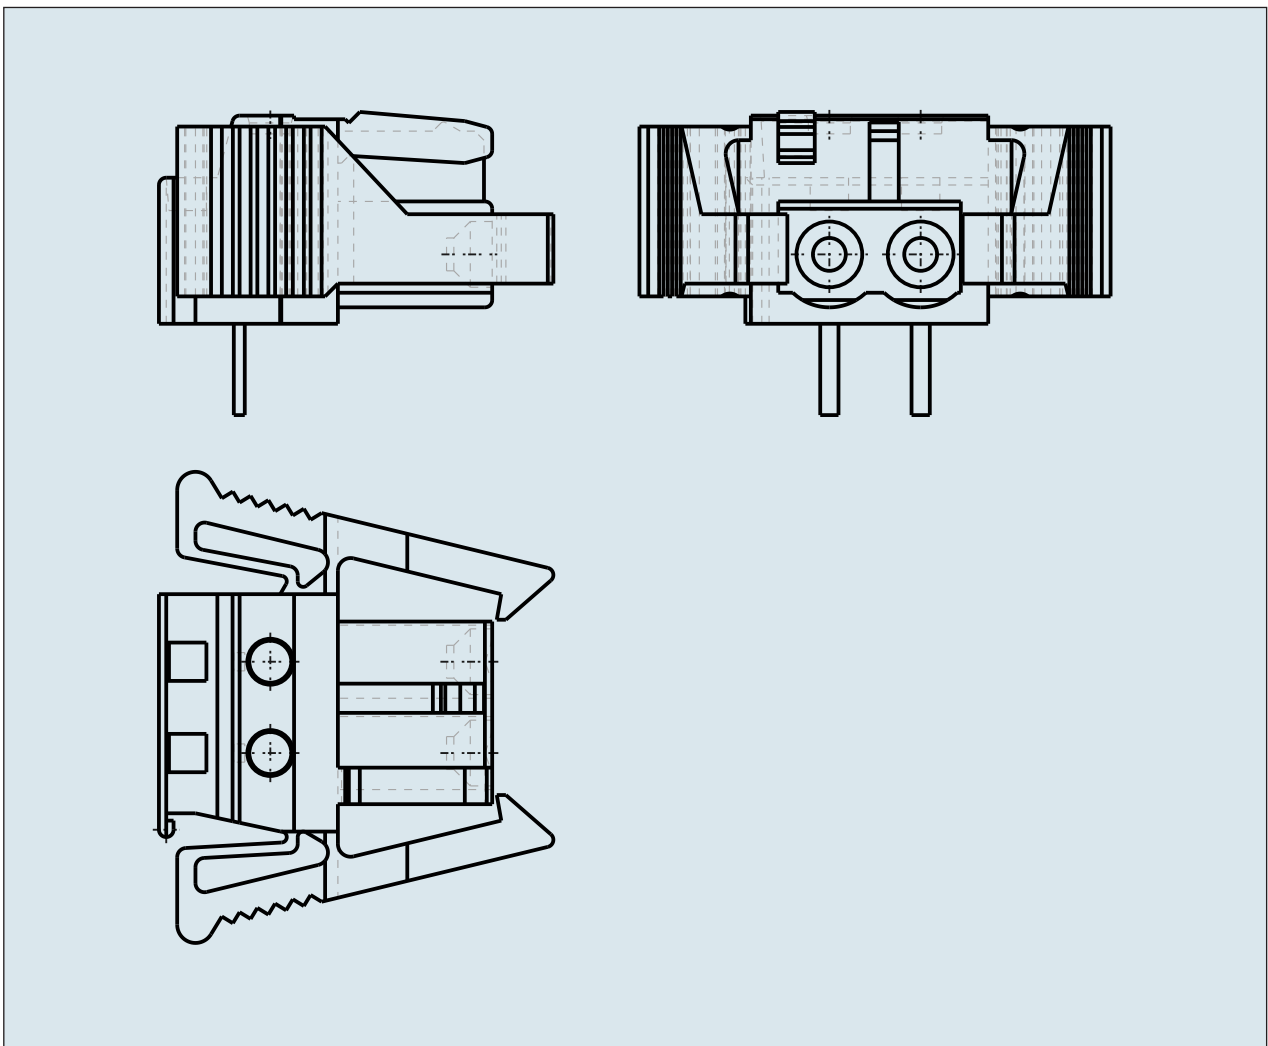

**FEMALE PLUG WITH LOCKING
LEVER PIN SPACING 5 MM / 0.197 IN
100% PROTECTED AGAINST
MISMATING WITH RIGHT ANGLED**

**FEMALE PLUG WITH LOCKING
LEVER PIN SPACING 5 MM / 0.197 IN
100% PROTECTED AGAINST
MISMATING WITH RIGHT ANGLED
SOLDER PIN**
722-232/039-000 TO 722-250/039-000

ITEM-NO. (ITEM-NO.)	722-240/039-000
Measured voltage (Measured voltage / V)	320
Measured shock voltage (Measured shock voltage / kV)	4
Pollution degree (Pollution degree)	2
Current intensity (Current intensity / A)	12
RM (PIN SPACING / mm)	5
P (NO. OF POLES)	10
Height (Height / mm)	11.6
Width (Width / mm)	65.8
Depth (Depth / mm)	18.25
COLOR (COLOR)	lichtgrau
Comment (Comment)	L = (No. of poles x Pin Spacing) + 1,5 mm
Dimensions (Dimensions)	1.3 +0.1 mm