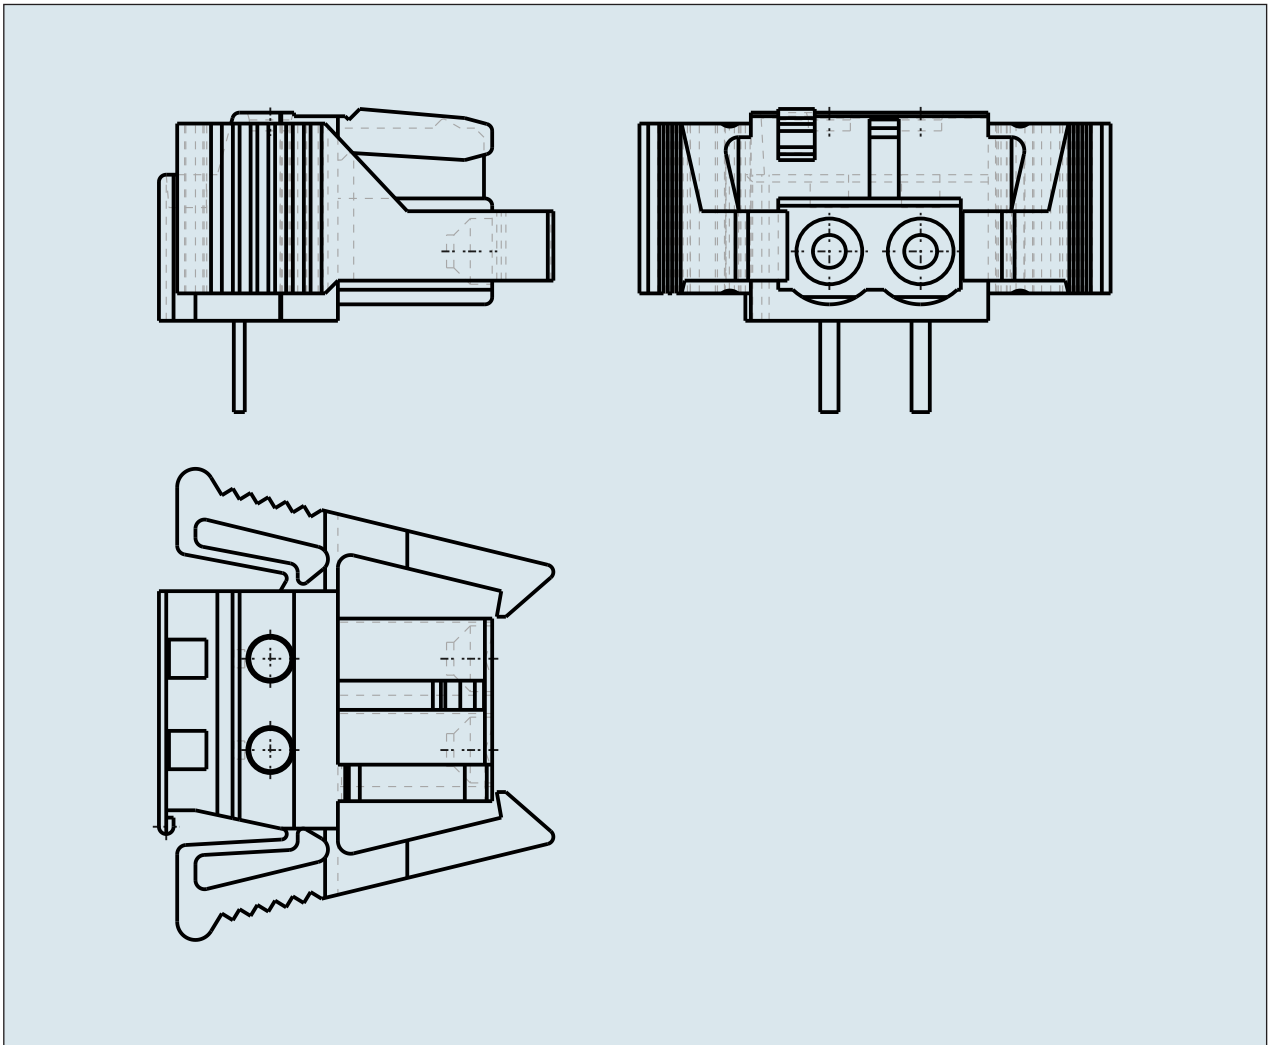

**FEMALE PLUG WITH LOCKING  
LEVER PIN SPACING 5 MM / 0.197 IN  
100% PROTECTED AGAINST  
MISMATING WITH RIGHT ANGLED**

**FEMALE PLUG WITH LOCKING  
LEVER PIN SPACING 5 MM / 0.197 IN  
100% PROTECTED AGAINST  
MISMATING WITH RIGHT ANGLED  
SOLDER PIN**  
722-232/039-000 TO 722-250/039-000

**PDF DATASHEET**

© 1992 - 2011 | CADENAS GmbH

<b>ITEM-NO. (ITEM-NO.)</b>	722-242/039-000
<b>Measured voltage (Measured voltage / V)</b>	320
<b>Measured shock voltage (Measured shock voltage / kV)</b>	4
<b>Pollution degree (Pollution degree)</b>	2
<b>Current intensity (Current intensity / A)</b>	12
<b>RM (PIN SPACING / mm)</b>	5
<b>P (NO. OF POLES)</b>	12
<b>Height (Height / mm)</b>	11.6
<b>Width (Width / mm)</b>	75.8
<b>Depth (Depth / mm)</b>	18.25
<b>COLOR (COLOR)</b>	lichtgrau
<b>Comment (Comment)</b>	L = (No. of poles x Pin Spacing) + 1,5 mm
<b>Dimensions (Dimensions)</b>	1.3 +0.1 mm