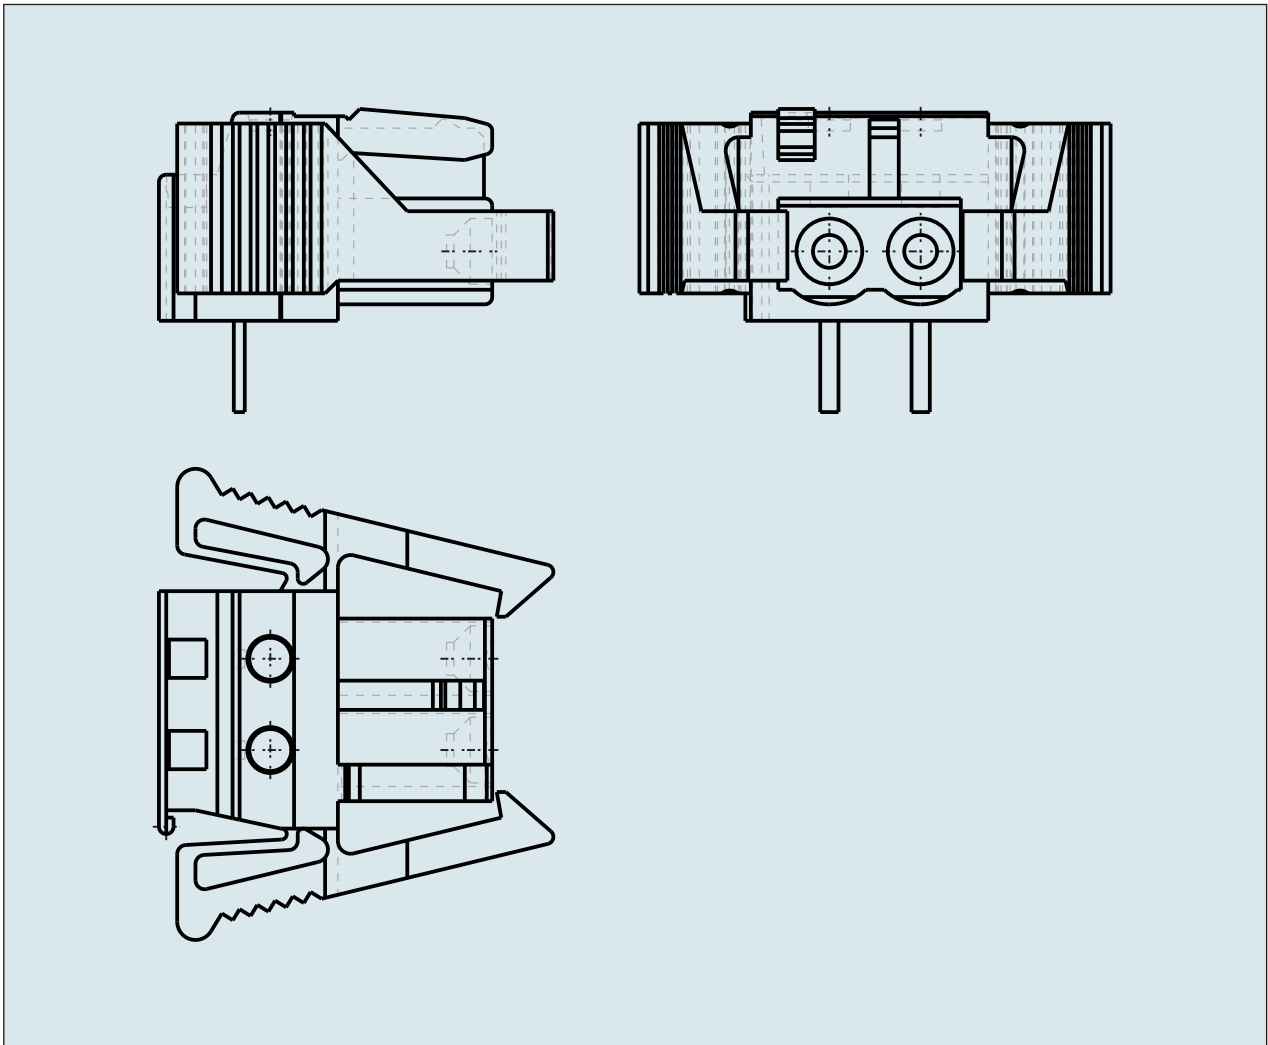

**FEMALE PLUG WITH LOCKING  
LEVER PIN SPACING 5 MM / 0.197 IN  
100% PROTECTED AGAINST  
MISMATING WITH RIGHT ANGLED**

**FEMALE PLUG WITH LOCKING  
LEVER PIN SPACING 5 MM / 0.197 IN  
100% PROTECTED AGAINST  
MISMATING WITH RIGHT ANGLED  
SOLDER PIN**  
722-232/039-000 TO 722-250/039-000

<b>ITEM-NO. (ITEM-NO.)</b>	722-246/039-000
<b>Measured voltage (Measured voltage / V)</b>	320
<b>Measured shock voltage (Measured shock voltage / kV)</b>	4
<b>Pollution degree (Pollution degree)</b>	2
<b>Current intensity (Current intensity / A)</b>	12
<b>RM (PIN SPACING / mm)</b>	5
<b>P (NO. OF POLES)</b>	16
<b>Height (Height / mm)</b>	11.6
<b>Width (Width / mm)</b>	95.8
<b>Depth (Depth / mm)</b>	18.25
<b>COLOR (COLOR)</b>	lichtgrau
<b>Comment (Comment)</b>	L = (No. of poles x Pin Spacing) + 1,5 mm
<b>Dimensions (Dimensions)</b>	1.3 +0.1 mm