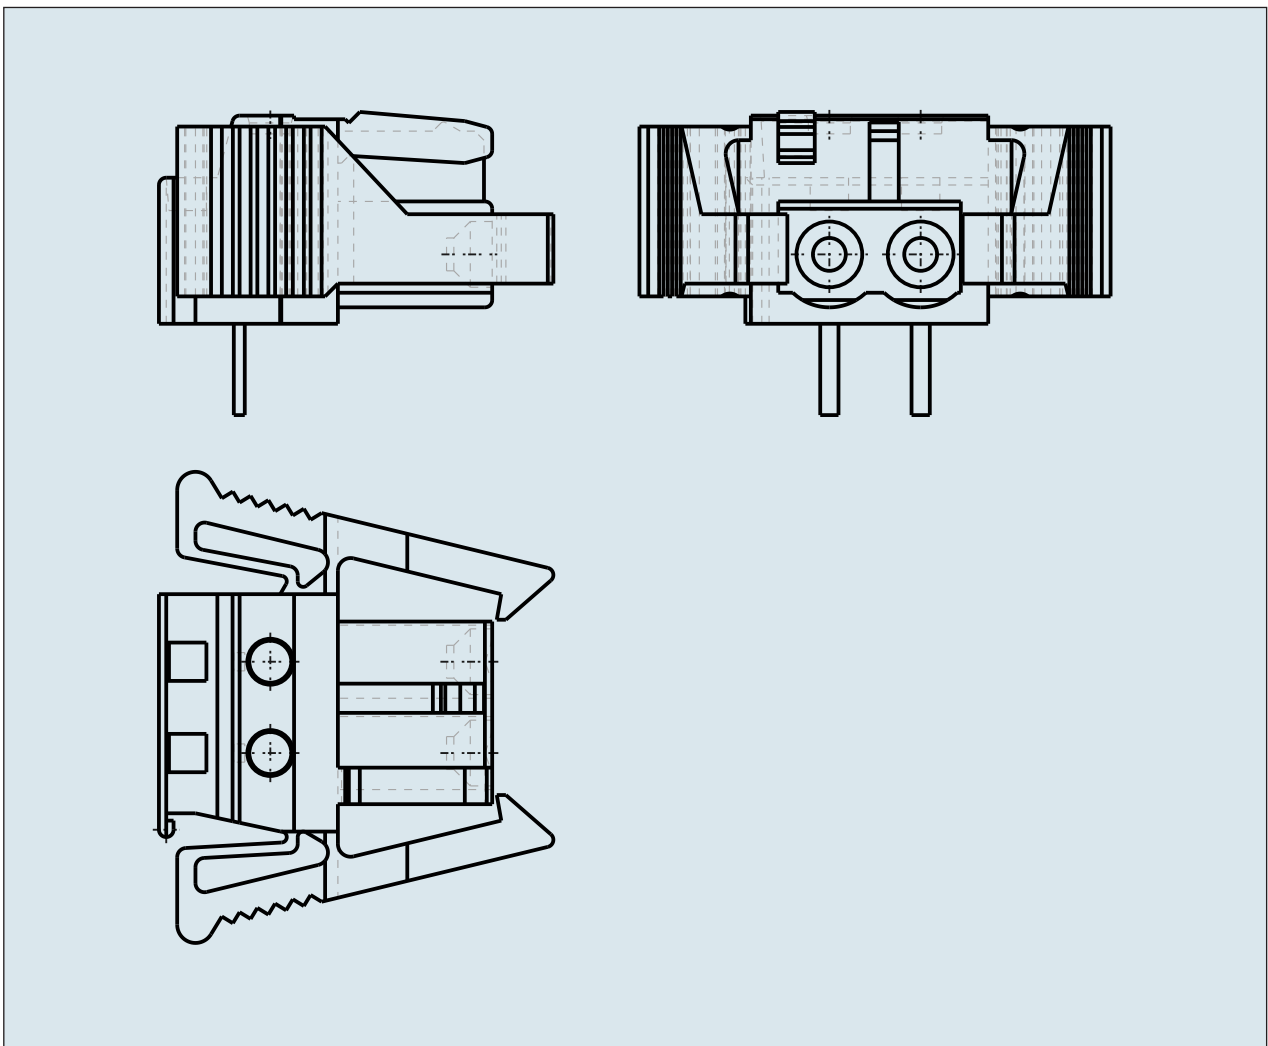

**FEMALE PLUG WITH LOCKING
LEVER PIN SPACING 5 MM / 0.197 IN
100% PROTECTED AGAINST
MISMATING WITH RIGHT ANGLED**

**FEMALE PLUG WITH LOCKING
LEVER PIN SPACING 5 MM / 0.197 IN
100% PROTECTED AGAINST
MISMATING WITH RIGHT ANGLED
SOLDER PIN**
722-232/039-000 TO 722-250/039-000

ITEM-NO. (ITEM-NO.)	722-250/039-000
Measured voltage (Measured voltage / V)	320
Measured shock voltage (Measured shock voltage / kV)	4
Pollution degree (Pollution degree)	2
Current intensity (Current intensity / A)	12
RM (PIN SPACING / mm)	5
P (NO. OF POLES)	20
Height (Height / mm)	11.6
Width (Width / mm)	115.8
Depth (Depth / mm)	18.25
COLOR (COLOR)	lichtgrau
Comment (Comment)	L = (No. of poles x Pin Spacing) + 1,5 mm
Dimensions (Dimensions)	1.3 +0.1 mm