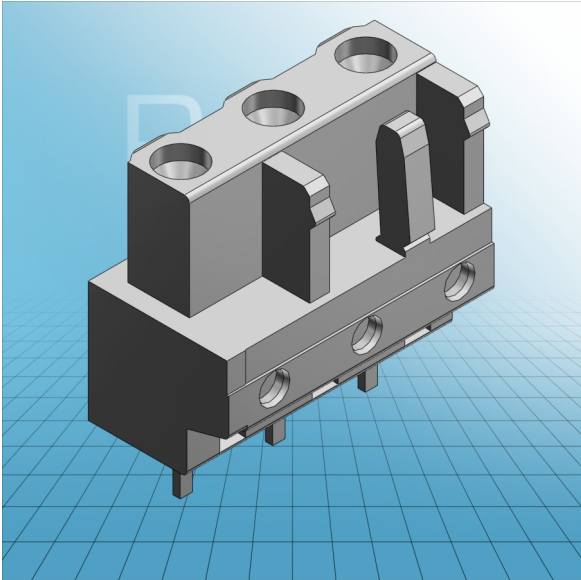

**FEMALE PLUG WITH STRAIGHT
SOLDER PIN PIN SPACING 7.5 MM / 0.
295 IN 100% PROTECTED AGAINST
MISMATING**

**FEMALE PLUG WITH STRAIGHT
SOLDER PIN PIN SPACING 7.5 MM / 0.
295 IN 100% PROTECTED AGAINST
MISMATING**

722-732 TO 722-746

ITEM-NO. (ITEM-NO.)	722-733
Measured voltage (Measured voltage / V)	630
Measured shock voltage (Measured shock voltage / kV)	6
Pollution degree (Pollution degree)	2
Current intensity (Current intensity / A)	12
RM (PIN SPACING / mm)	7.5
P (NO. OF POLES)	3
Height (Height / mm)	18.25
Width (Width / mm)	21.5
Depth (Depth / mm)	11.6
COLOR (COLOR)	lichtgrau
Comment (Comment)	$L = (\text{No. of poles} - 1) \times \text{Pin Spacing} + 5 \text{ mm} + 1,5 \text{ mm}$
Dimensions (Dimensions)	1.3 +0.1 mm