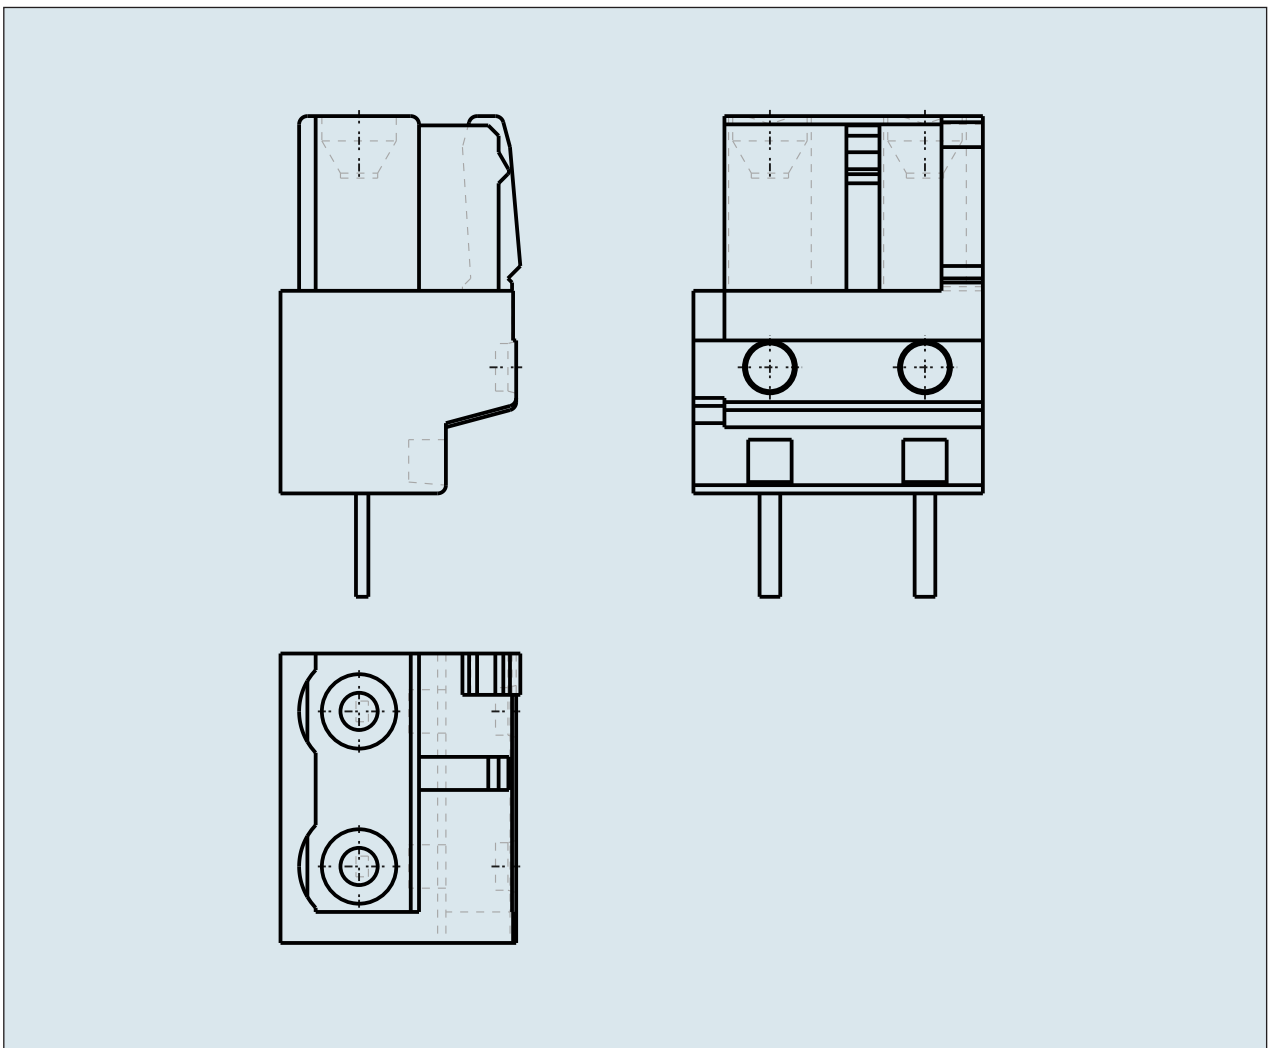

**FEMALE PLUG WITH STRAIGHT
SOLDER PIN PIN SPACING 7.5 MM / 0.
295 IN 100% PROTECTED AGAINST
MISMATING**

**FEMALE PLUG WITH STRAIGHT
SOLDER PIN PIN SPACING 7.5 MM / 0.
295 IN 100% PROTECTED AGAINST
MISMATING**

722-732 TO 722-746

ITEM-NO. (ITEM-NO.)	722-733
Measured voltage (Measured voltage / V)	630
Measured shock voltage (Measured shock voltage / kV)	6
Pollution degree (Pollution degree)	2
Current intensity (Current intensity / A)	12
RM (PIN SPACING / mm)	7.5
P (NO. OF POLES)	3
Height (Height / mm)	18.25
Width (Width / mm)	21.5
Depth (Depth / mm)	11.6
COLOR (COLOR)	lichtgrau
Comment (Comment)	$L = (\text{No. of poles} - 1) \times \text{Pin Spacing} + 5 \text{ mm} + 1,5 \text{ mm}$
Dimensions (Dimensions)	1.3 +0.1 mm