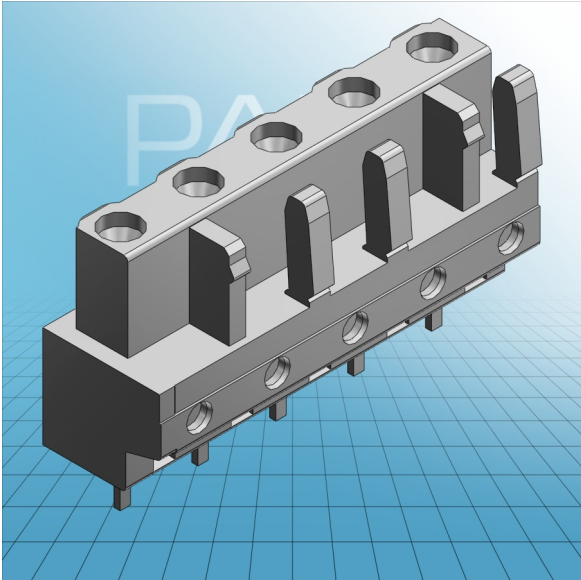

**FEMALE PLUG WITH STRAIGHT
SOLDER PIN PIN SPACING 7.5 MM / 0.
295 IN 100% PROTECTED AGAINST
MISMATING**

**FEMALE PLUG WITH STRAIGHT
SOLDER PIN PIN SPACING 7.5 MM / 0.
295 IN 100% PROTECTED AGAINST
MISMATING**

722-732 TO 722-746

ITEM-NO. (ITEM-NO.)	722-735
Measured voltage (Measured voltage / V)	630
Measured shock voltage (Measured shock voltage / kV)	6
Pollution degree (Pollution degree)	2
Current intensity (Current intensity / A)	12
RM (PIN SPACING / mm)	7.5
P (NO. OF POLES)	5
Height (Height / mm)	18.25
Width (Width / mm)	36.5
Depth (Depth / mm)	11.6
COLOR (COLOR)	lichtgrau
Comment (Comment)	$L = (\text{No. of poles} - 1) \times \text{Pin Spacing} + 5 \text{ mm} + 1,5 \text{ mm}$
Dimensions (Dimensions)	1.3 +0.1 mm