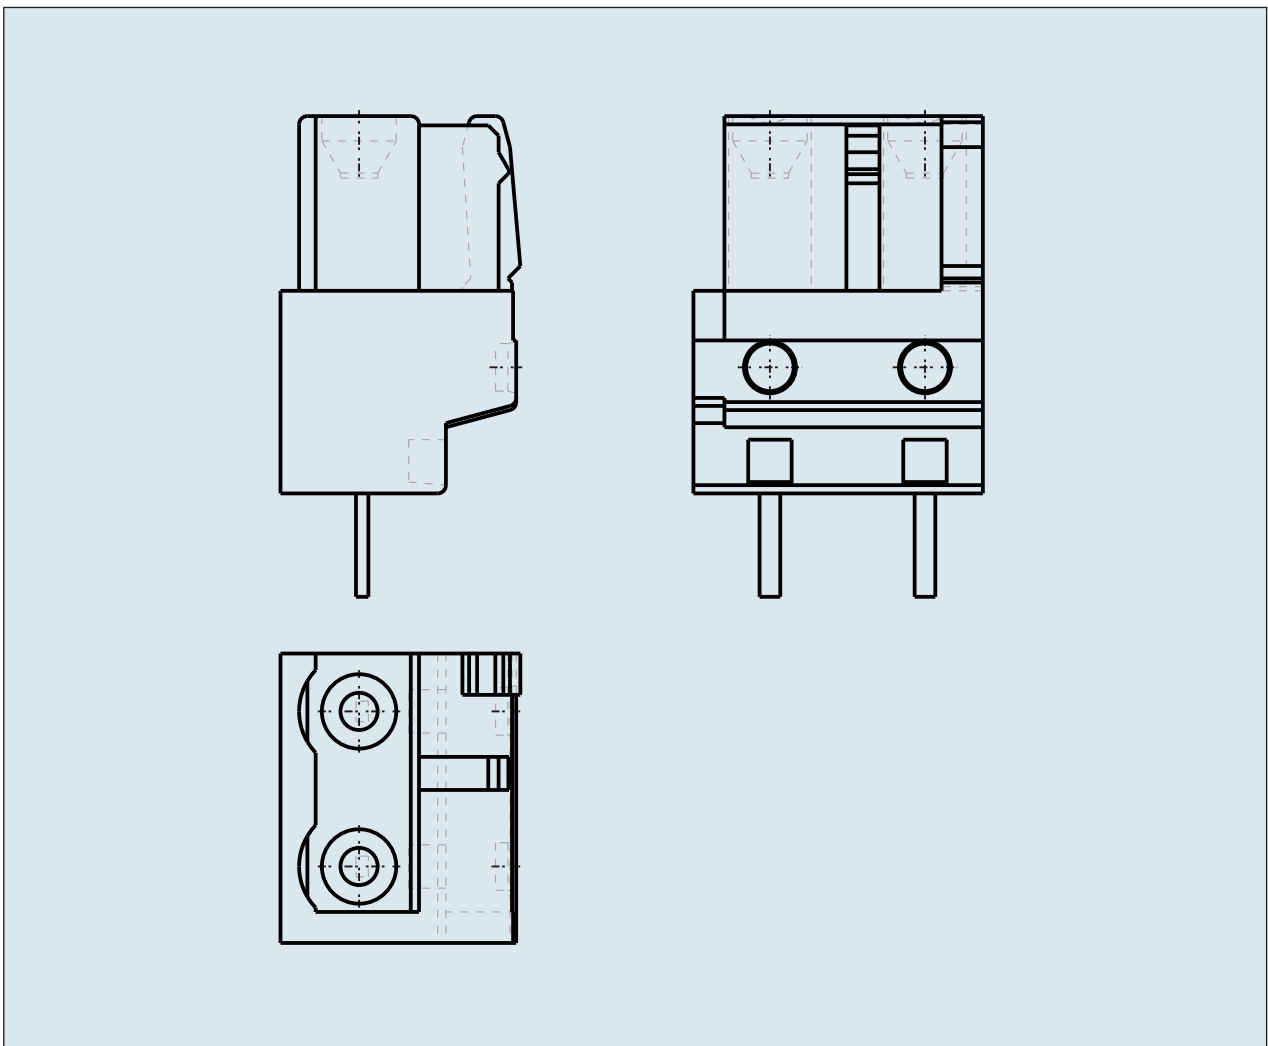

**FEMALE PLUG WITH STRAIGHT
SOLDER PIN PIN SPACING 7.5 MM / 0.
295 IN 100% PROTECTED AGAINST
MISMATING**

**FEMALE PLUG WITH STRAIGHT
SOLDER PIN PIN SPACING 7.5 MM / 0.
295 IN 100% PROTECTED AGAINST
MISMATING**

722-732 TO 722-746

ITEM-NO. (ITEM-NO.)	722-735
Measured voltage (Measured voltage / V)	630
Measured shock voltage (Measured shock voltage / kV)	6
Pollution degree (Pollution degree)	2
Current intensity (Current intensity / A)	12
RM (PIN SPACING / mm)	7.5
P (NO. OF POLES)	5
Height (Height / mm)	18.25
Width (Width / mm)	36.5
Depth (Depth / mm)	11.6
COLOR (COLOR)	lichtgrau
Comment (Comment)	$L = (\text{No. of poles} - 1) \times \text{Pin Spacing} + 5 \text{ mm} + 1,5 \text{ mm}$
Dimensions (Dimensions)	1.3 +0.1 mm