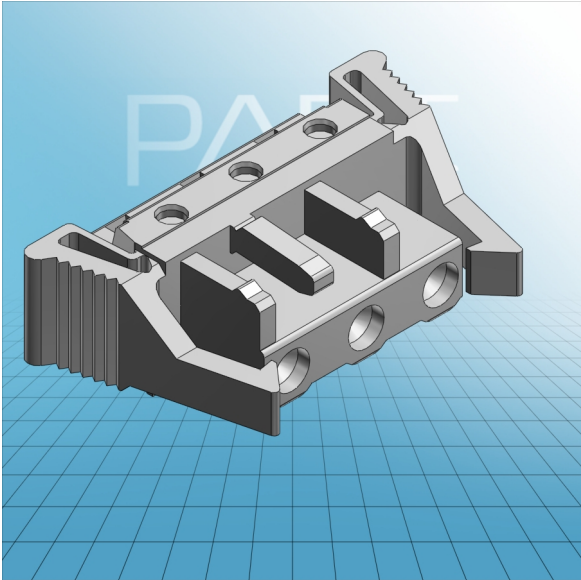

**FEMALE PLUG WITH LOCKING  
LEVER PIN SPACING 7.5 MM / 0.295 IN  
100% PROTECTED AGAINST  
MISMATING WITH RIGHT ANGLED**

**FEMALE PLUG WITH LOCKING  
LEVER PIN SPACING 7.5 MM / 0.295 IN  
100% PROTECTED AGAINST  
MISMATING WITH RIGHT ANGLED  
SOLDER PIN**  
722-832/039-000 TO 722-842/039-000

ITEM-NO. (ITEM-NO.)	722-833/039-000
Measured voltage (Measured voltage / V)	630
Measured shock voltage (Measured shock voltage / kV)	6
Pollution degree (Pollution degree)	2
Current intensity (Current intensity / A)	12
RM (PIN SPACING / mm)	7.5
P (NO. OF POLES)	3
Height (Height / mm)	11.6
Width (Width / mm)	35.8
Depth (Depth / mm)	18.25
COLOR (COLOR)	lichtgrau
Comment (Comment)	$L = (\text{No. of poles} - 1) \times \text{Pin Spacing} + 5 \text{ mm}$
Dimensions (Dimensions)	1.3 +0.1 mm