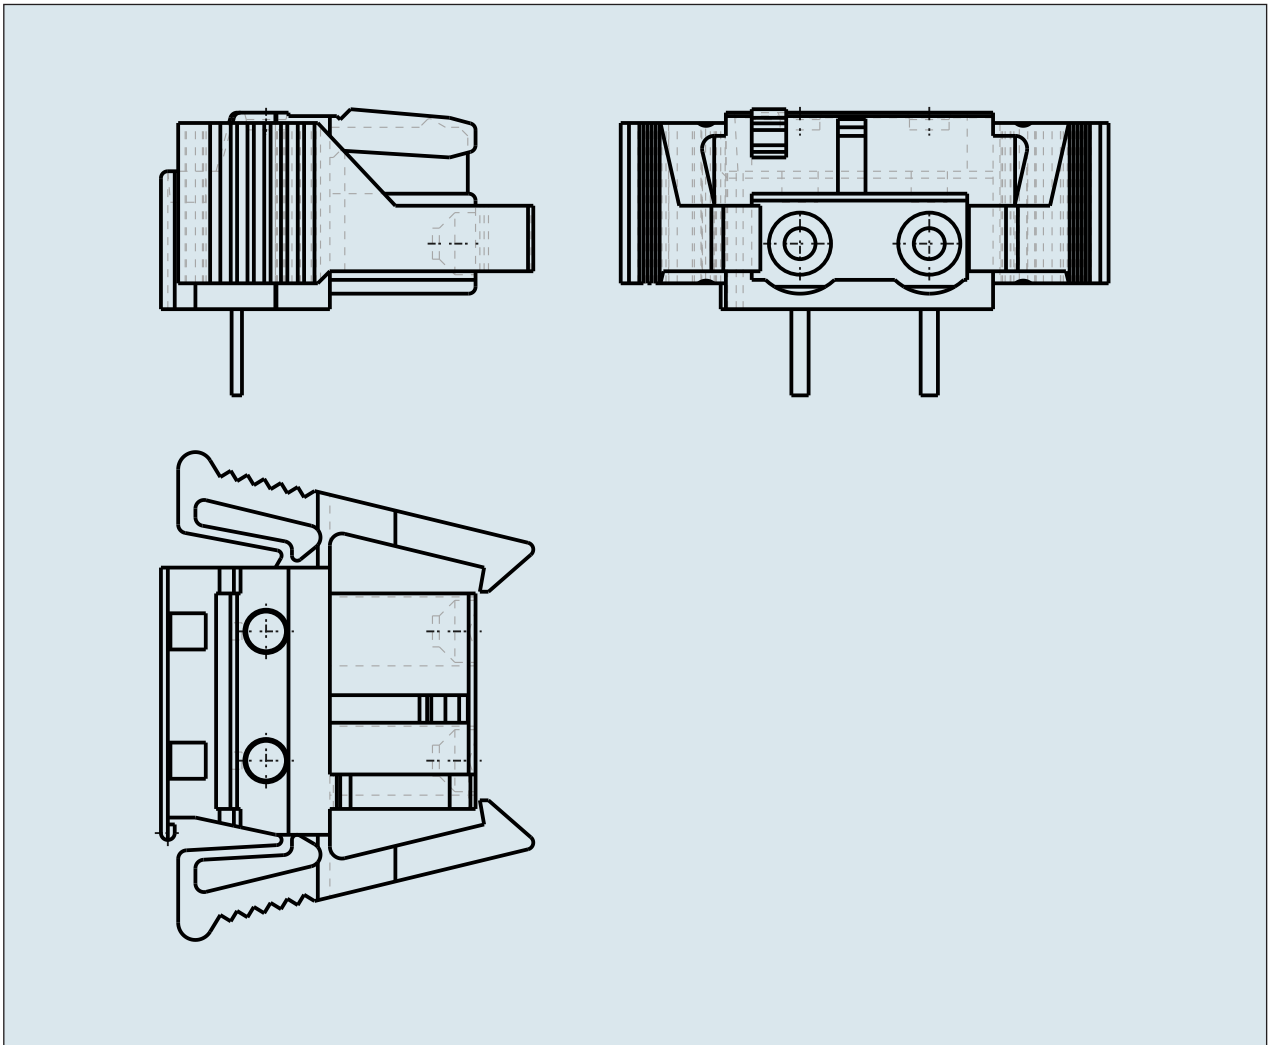

**FEMALE PLUG WITH LOCKING  
LEVER PIN SPACING 7.5 MM / 0.295 IN  
100% PROTECTED AGAINST  
MISMATING WITH RIGHT ANGLED**

**FEMALE PLUG WITH LOCKING  
LEVER PIN SPACING 7.5 MM / 0.295 IN  
100% PROTECTED AGAINST  
MISMATING WITH RIGHT ANGLED  
SOLDER PIN**  
722-832/039-000 TO 722-842/039-000

ITEM-NO. (ITEM-NO.)	722-833/039-000
Measured voltage (Measured voltage / V)	630
Measured shock voltage (Measured shock voltage / kV)	6
Pollution degree (Pollution degree)	2
Current intensity (Current intensity / A)	12
RM (PIN SPACING / mm)	7.5
P (NO. OF POLES)	3
Height (Height / mm)	11.6
Width (Width / mm)	35.8
Depth (Depth / mm)	18.25
COLOR (COLOR)	lichtgrau
Comment (Comment)	$L = (\text{No. of poles} - 1) \times \text{Pin Spacing} + 5 \text{ mm}$
Dimensions (Dimensions)	1.3 +0.1 mm