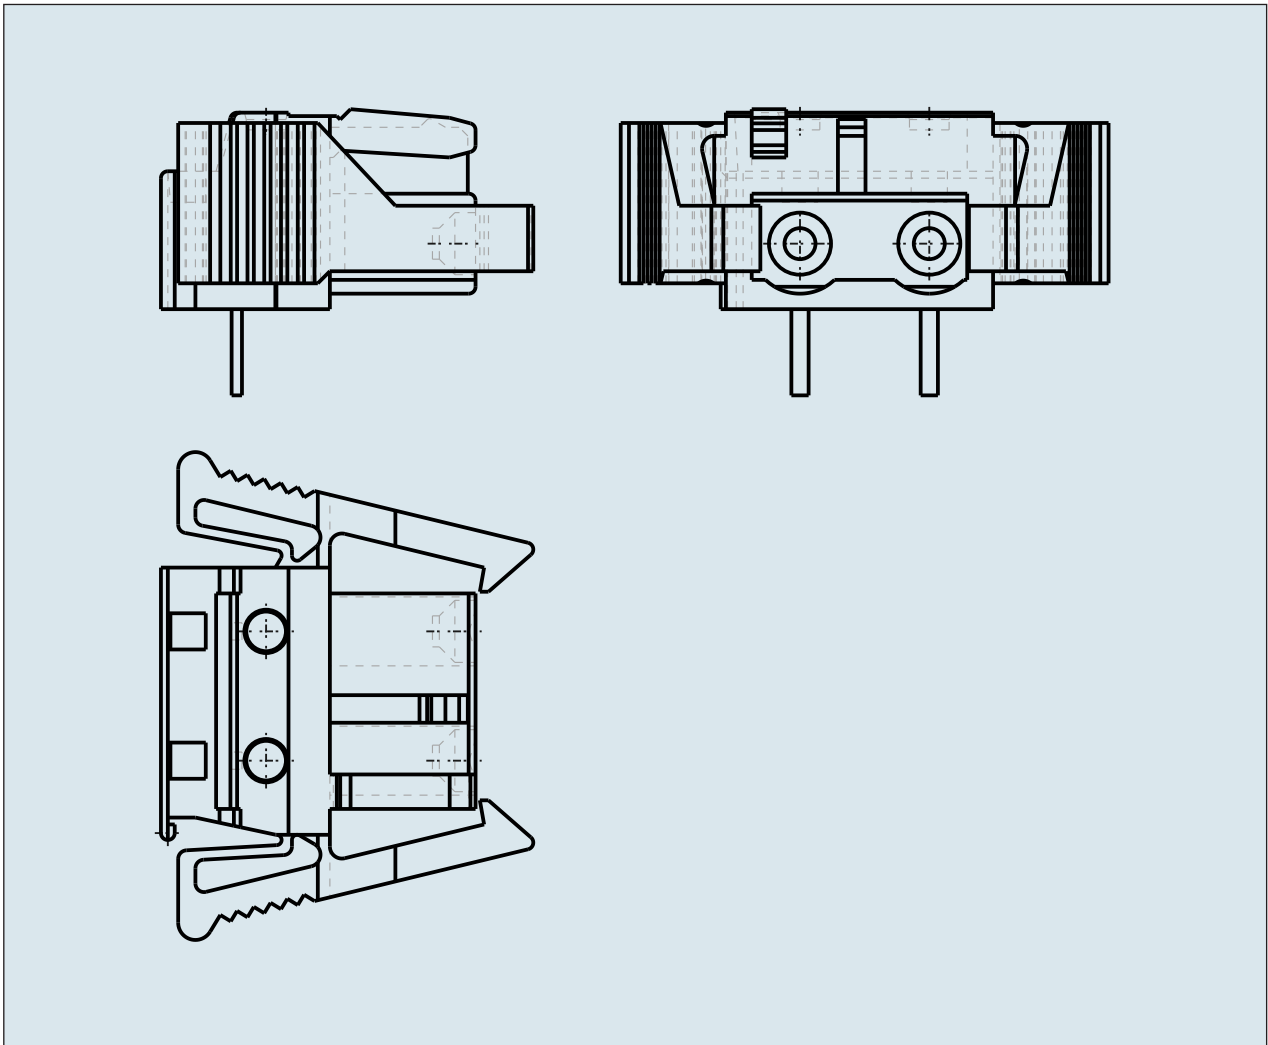

**FEMALE PLUG WITH LOCKING
LEVER PIN SPACING 7.5 MM / 0.295 IN
100% PROTECTED AGAINST
MISMATING WITH RIGHT ANGLED**

**FEMALE PLUG WITH LOCKING
LEVER PIN SPACING 7.5 MM / 0.295 IN
100% PROTECTED AGAINST
MISMATING WITH RIGHT ANGLED
SOLDER PIN**
722-832/039-000 TO 722-842/039-000

ITEM-NO. (ITEM-NO.)	722-835/039-000
Measured voltage (Measured voltage / V)	630
Measured shock voltage (Measured shock voltage / kV)	6
Pollution degree (Pollution degree)	2
Current intensity (Current intensity / A)	12
RM (PIN SPACING / mm)	7.5
P (NO. OF POLES)	5
Height (Height / mm)	11.6
Width (Width / mm)	50.8
Depth (Depth / mm)	18.25
COLOR (COLOR)	lichtgrau
Comment (Comment)	L = (No. of poles - 1) x Pin Spacing + 5 mm
Dimensions (Dimensions)	1.3 +0.1 mm