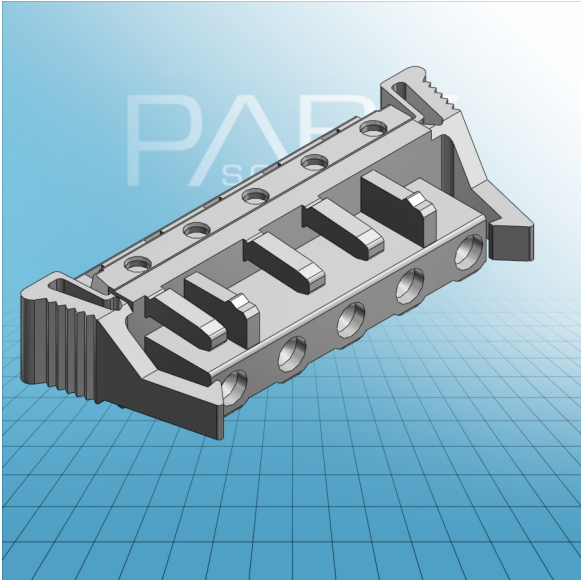

**FEMALE PLUG WITH LOCKING
LEVER PIN SPACING 7.5 MM / 0.295 IN
100% PROTECTED AGAINST
MISMATING WITH RIGHT ANGLED**

**FEMALE PLUG WITH LOCKING
LEVER PIN SPACING 7.5 MM / 0.295 IN
100% PROTECTED AGAINST
MISMATING WITH RIGHT ANGLED
SOLDER PIN**
722-832/039-000 TO 722-842/039-000

ITEM-NO. (ITEM-NO.)	722-835/039-000
Measured voltage (Measured voltage / V)	630
Measured shock voltage (Measured shock voltage / kV)	6
Pollution degree (Pollution degree)	2
Current intensity (Current intensity / A)	12
RM (PIN SPACING / mm)	7.5
P (NO. OF POLES)	5
Height (Height / mm)	11.6
Width (Width / mm)	50.8
Depth (Depth / mm)	18.25
COLOR (COLOR)	lichtgrau
Comment (Comment)	L = (No. of poles - 1) x Pin Spacing + 5 mm
Dimensions (Dimensions)	1.3 +0.1 mm