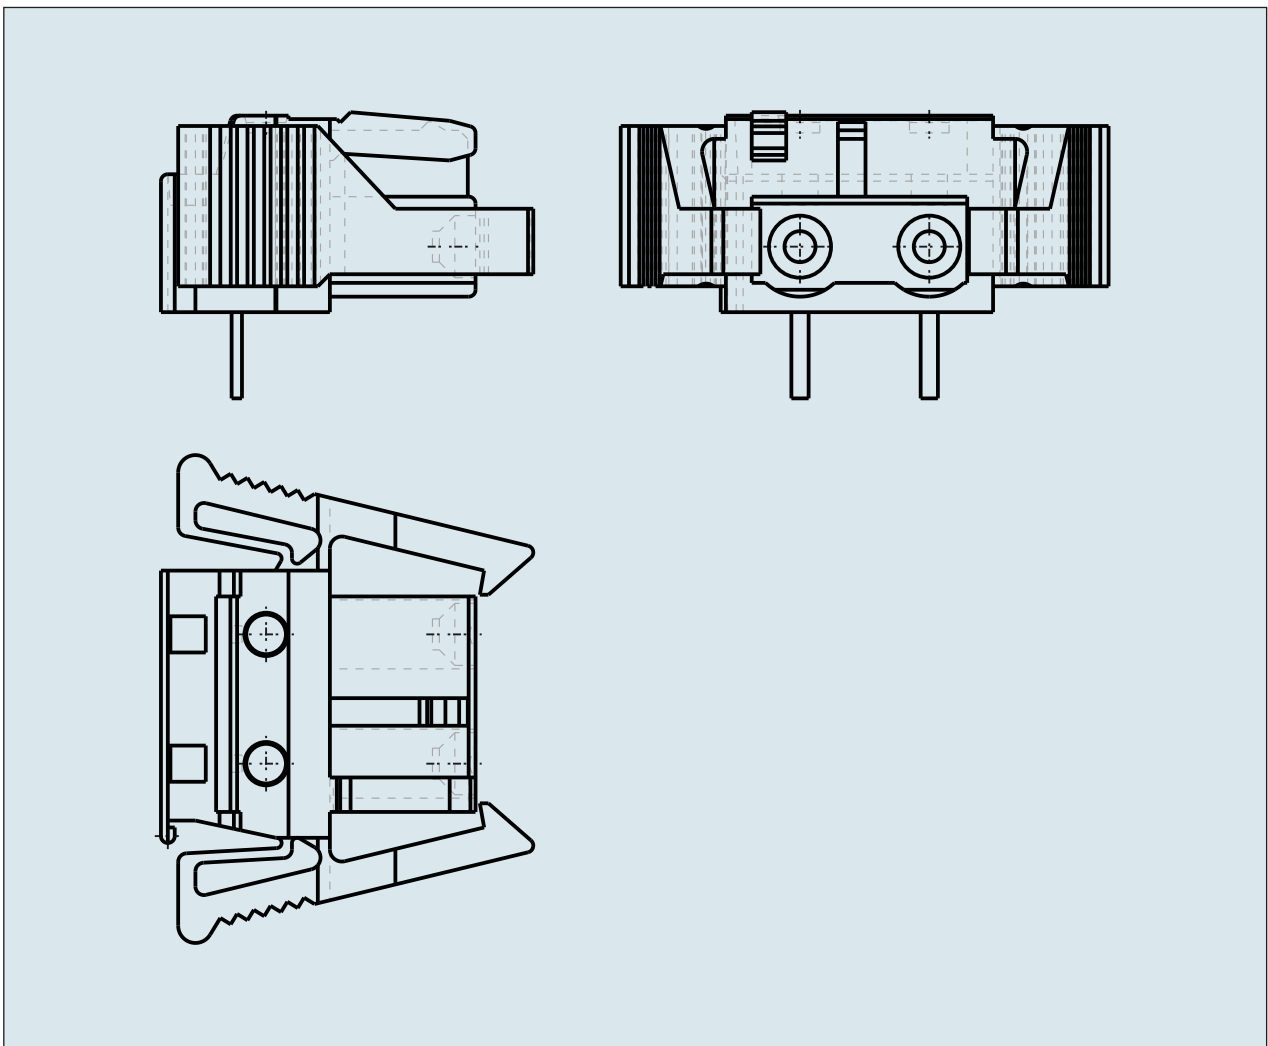

**FEMALE PLUG WITH LOCKING  
LEVER PIN SPACING 7.5 MM / 0.295 IN  
100% PROTECTED AGAINST  
MISMATING WITH RIGHT ANGLED**

**FEMALE PLUG WITH LOCKING  
LEVER PIN SPACING 7.5 MM / 0.295 IN  
100% PROTECTED AGAINST  
MISMATING WITH RIGHT ANGLED  
SOLDER PIN**  
722-832/039-000 TO 722-842/039-000

ITEM-NO. (ITEM-NO.)	722-838/039-000
Measured voltage (Measured voltage / V)	630
Measured shock voltage (Measured shock voltage / kV)	6
Pollution degree (Pollution degree)	2
Current intensity (Current intensity / A)	12
RM (PIN SPACING / mm)	7.5
P (NO. OF POLES)	8
Height (Height / mm)	11.6
Width (Width / mm)	73
Depth (Depth / mm)	18.25
COLOR (COLOR)	lichtgrau
Comment (Comment)	L = (No. of poles - 1) x Pin Spacing + 5 mm
Dimensions (Dimensions)	1.3 +0.1 mm