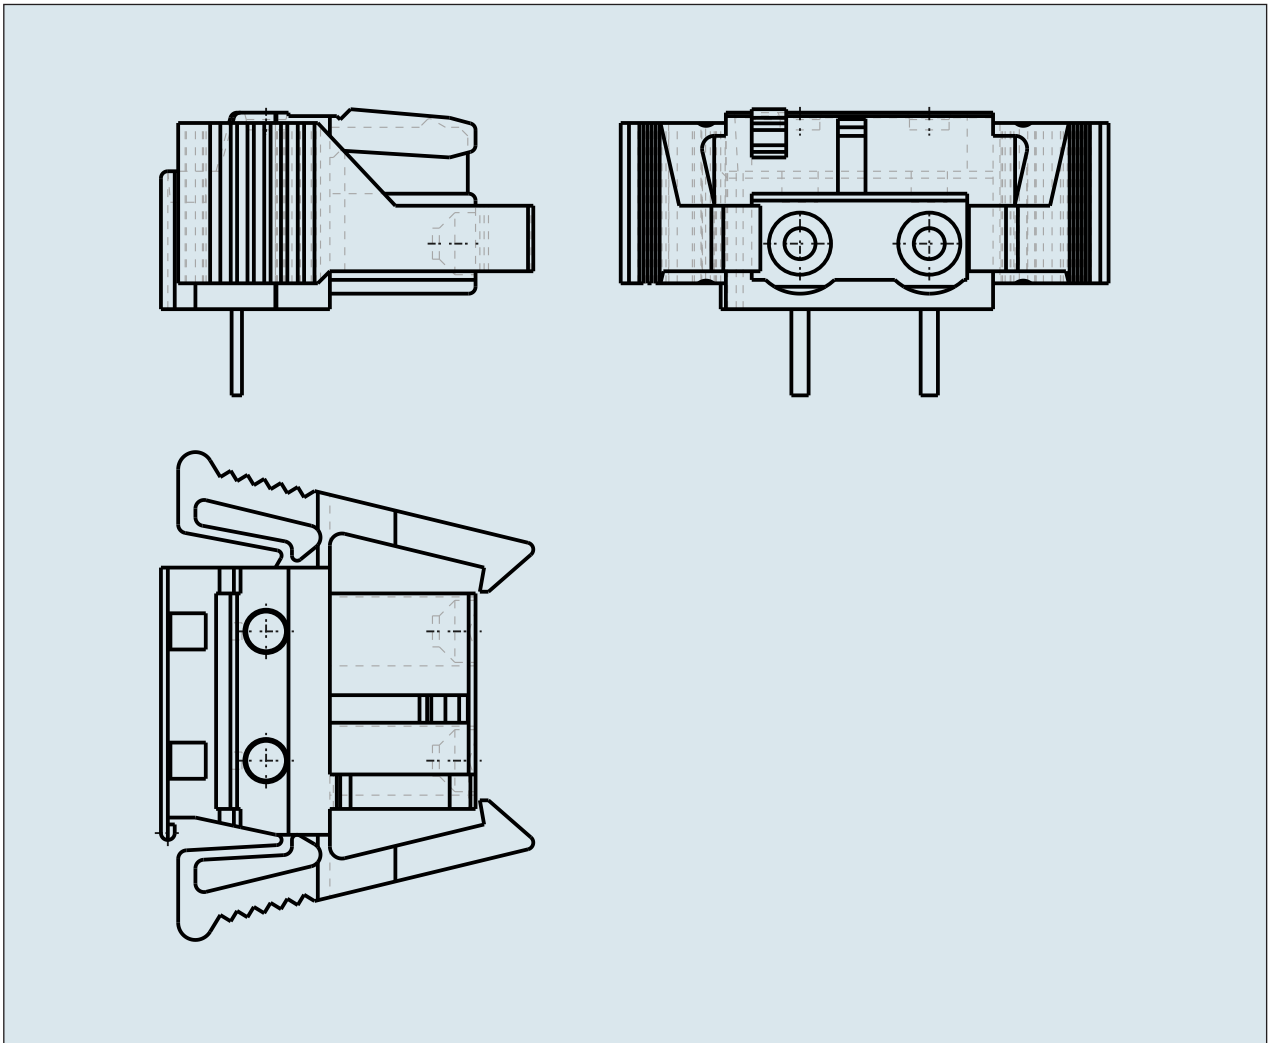

**FEMALE PLUG WITH LOCKING  
LEVER PIN SPACING 7.5 MM / 0.295 IN  
100% PROTECTED AGAINST  
MISMATING WITH RIGHT ANGLED**

**FEMALE PLUG WITH LOCKING  
LEVER PIN SPACING 7.5 MM / 0.295 IN  
100% PROTECTED AGAINST  
MISMATING WITH RIGHT ANGLED  
SOLDER PIN  
722-832/039-000 TO 722-842/039-000**

<b>ITEM-NO. (ITEM-NO.)</b>	722-842/039-000
<b>Measured voltage (Measured voltage / V)</b>	630
<b>Measured shock voltage (Measured shock voltage / kV)</b>	6
<b>Pollution degree (Pollution degree)</b>	2
<b>Current intensity (Current intensity / A)</b>	12
<b>RM (PIN SPACING / mm)</b>	7.5
<b>P (NO. OF POLES)</b>	12
<b>Height (Height / mm)</b>	11.6
<b>Width (Width / mm)</b>	103
<b>Depth (Depth / mm)</b>	18.25
<b>COLOR (COLOR)</b>	lichtgrau
<b>Comment (Comment)</b>	L = (No. of poles - 1) x Pin Spacing + 5 mm
<b>Dimensions (Dimensions)</b>	1.3 +0.1 mm