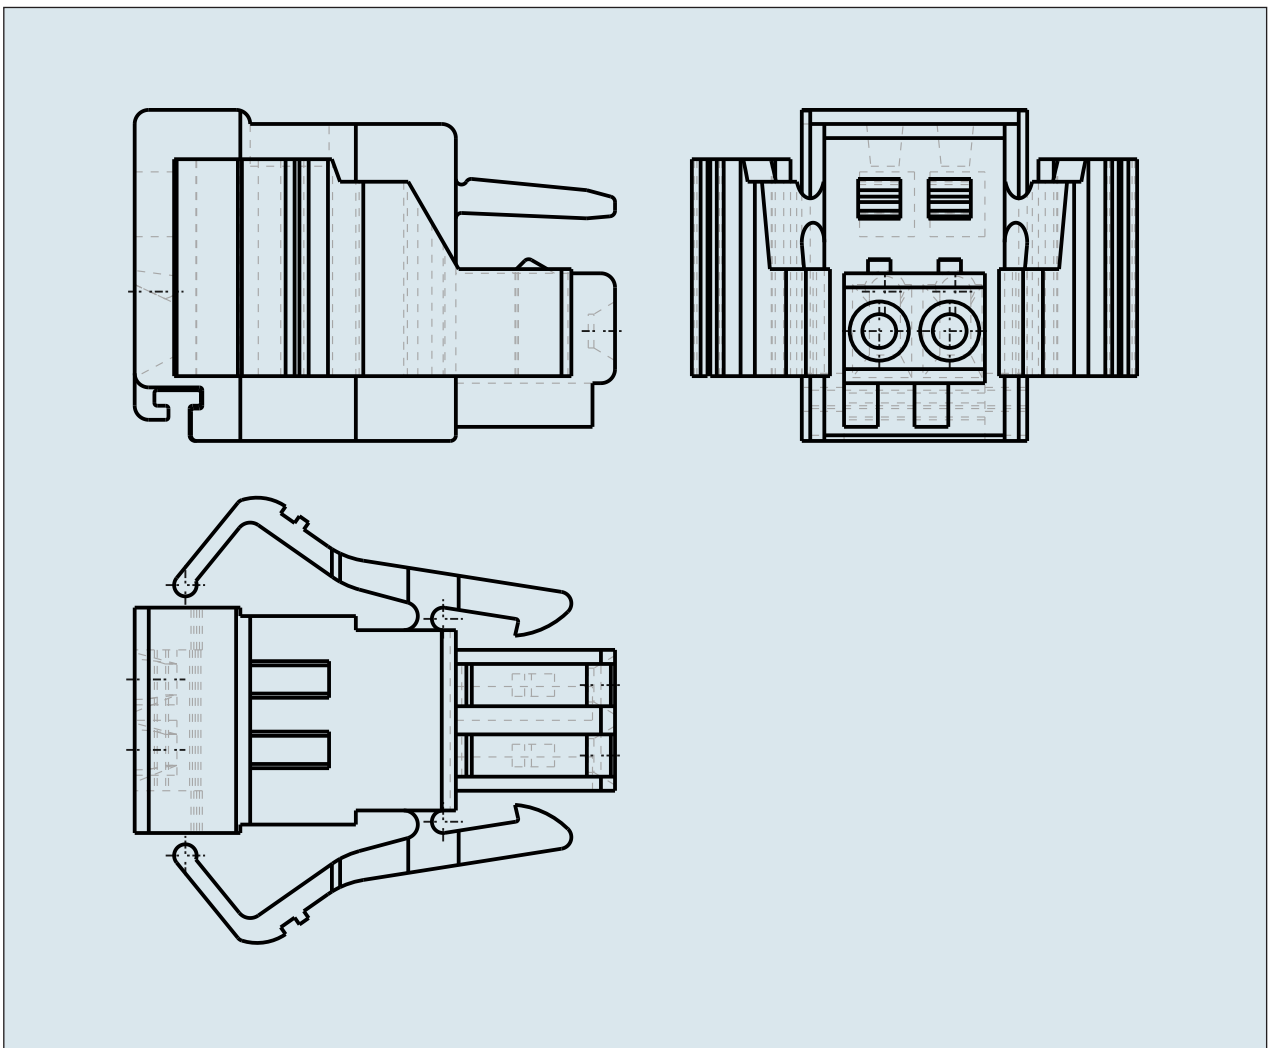

**FEMALE PLUG WITH LOCKING  
LEVER PIN SPACING 3.5 MM / 0.138 IN  
100% PROTECTED AGAINST  
MISMATING**

**FEMALE PLUG WITH LOCKING  
LEVER PIN SPACING 3.5 MM / 0.138 IN  
100% PROTECTED AGAINST  
MISMATING**

733-102/037-000 TO 733-112/037-000

ITEM-NO. (ITEM-NO.)	733-105/037-000
Cross section1 (Cross section / mm <sup>2</sup> )	0.08 - 0.5
Cross section2 (Cross section / AWG)	28 - 20
Strip length (Strip length / mm)	5 - 6
Measured voltage (Measured voltage / V)	160
Measured shock voltage (Measured shock voltage / kV)	2.5
Pollution degree (Pollution degree)	2
Current intensity (Current intensity / A)	6
RM (PIN SPACING / mm)	2.5
P (NO. OF POLES)	5
Height (Height / mm)	11.8
Width (Width / mm)	24
Depth (Depth / mm)	17.1
No. of connection Points (No. of connection Points)	5
No. of potentials (No. of potentials)	5
COLOR (COLOR)	lichtgrau
Comment (Comment)	L = (No. of poles x Pin Spacing)