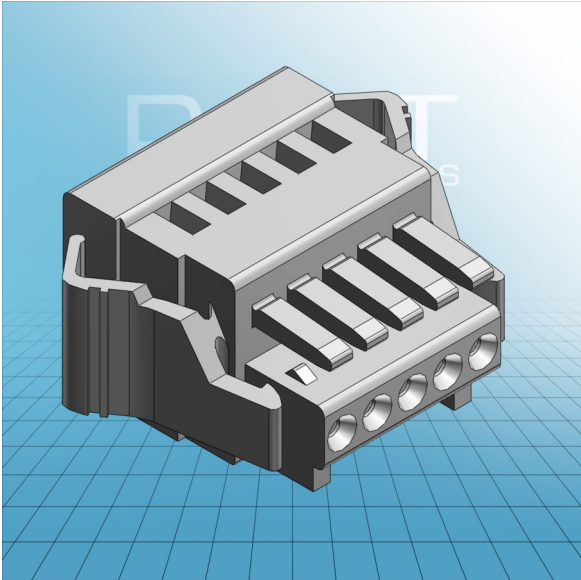

**FEMALE PLUG WITH LOCKING  
LEVER PIN SPACING 3.5 MM / 0.138 IN  
100% PROTECTED AGAINST  
MISMATING**

**FEMALE PLUG WITH LOCKING  
LEVER PIN SPACING 3.5 MM / 0.138 IN  
100% PROTECTED AGAINST  
MISMATING**

733-102/037-000 TO 733-112/037-000

ITEM-NO. (ITEM-NO.)	733-105/037-000
Cross section1 (Cross section / mm <sup>2</sup> )	0.08 - 0.5
Cross section2 (Cross section / AWG)	28 - 20
Strip length (Strip length / mm)	5 - 6
Measured voltage (Measured voltage / V)	160
Measured shock voltage (Measured shock voltage / kV)	2.5
Pollution degree (Pollution degree)	2
Current intensity (Current intensity / A)	6
RM (PIN SPACING / mm)	2.5
P (NO. OF POLES)	5
Height (Height / mm)	11.8
Width (Width / mm)	24
Depth (Depth / mm)	17.1
No. of connection Points (No. of connection Points)	5
No. of potentials (No. of potentials)	5
COLOR (COLOR)	lichtgrau
Comment (Comment)	L = (No. of poles x Pin Spacing)