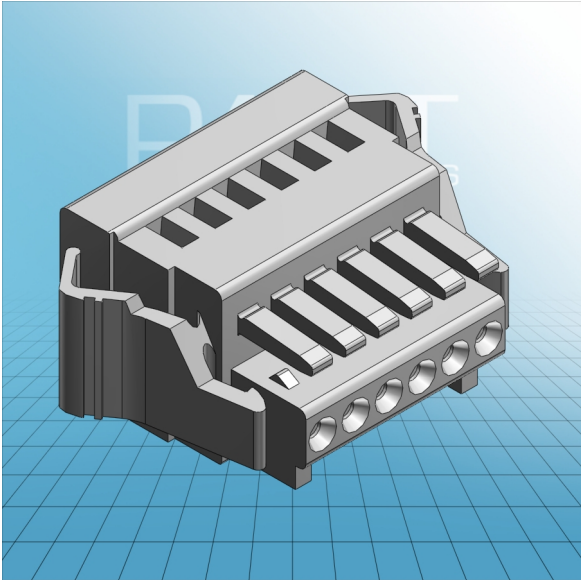

**FEMALE PLUG WITH LOCKING
LEVER PIN SPACING 3.5 MM / 0.138 IN
100% PROTECTED AGAINST
MISMATING**

**FEMALE PLUG WITH LOCKING
LEVER PIN SPACING 3.5 MM / 0.138 IN
100% PROTECTED AGAINST
MISMATING**

733-102/037-000 TO 733-112/037-000

ITEM-NO. (ITEM-NO.)	733-106/037-000
Cross section1 (Cross section / mm²)	0.08 - 0.5
Cross section2 (Cross section / AWG)	28 - 20
Strip length (Strip length / mm)	5 - 6
Measured voltage (Measured voltage / V)	160
Measured shock voltage (Measured shock voltage / kV)	2.5
Pollution degree (Pollution degree)	2
Current intensity (Current intensity / A)	6
RM (PIN SPACING / mm)	2.5
P (NO. OF POLES)	6
Height (Height / mm)	11.8
Width (Width / mm)	26.8
Depth (Depth / mm)	17.1
No. of connection Points (No. of connection Points)	6
No. of potentials (No. of potentials)	6
COLOR (COLOR)	lichtgrau
Comment (Comment)	L = (No. of poles x Pin Spacing)