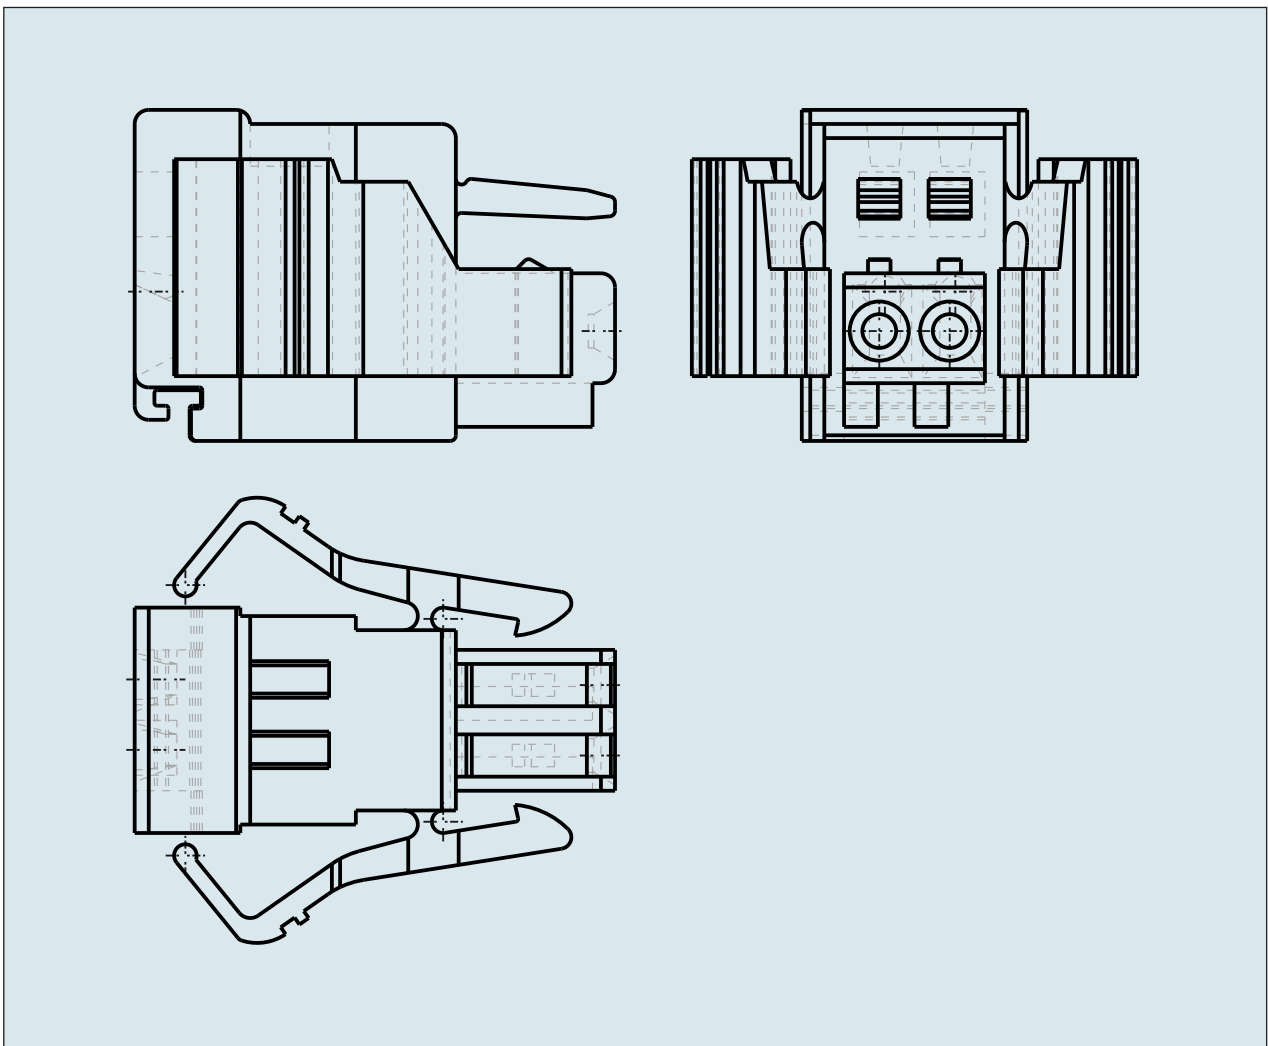

**FEMALE PLUG WITH LOCKING
LEVER PIN SPACING 3.5 MM / 0.138 IN
100% PROTECTED AGAINST
MISMATING**

**FEMALE PLUG WITH LOCKING
LEVER PIN SPACING 3.5 MM / 0.138 IN
100% PROTECTED AGAINST
MISMATING**

733-102/037-000 TO 733-112/037-000

ITEM-NO. (ITEM-NO.)	733-106/037-000
Cross section1 (Cross section / mm²)	0.08 - 0.5
Cross section2 (Cross section / AWG)	28 - 20
Strip length (Strip length / mm)	5 - 6
Measured voltage (Measured voltage / V)	160
Measured shock voltage (Measured shock voltage / kV)	2.5
Pollution degree (Pollution degree)	2
Current intensity (Current intensity / A)	6
RM (PIN SPACING / mm)	2.5
P (NO. OF POLES)	6
Height (Height / mm)	11.8
Width (Width / mm)	26.8
Depth (Depth / mm)	17.1
No. of connection Points (No. of connection Points)	6
No. of potentials (No. of potentials)	6
COLOR (COLOR)	lichtgrau
Comment (Comment)	L = (No. of poles x Pin Spacing)