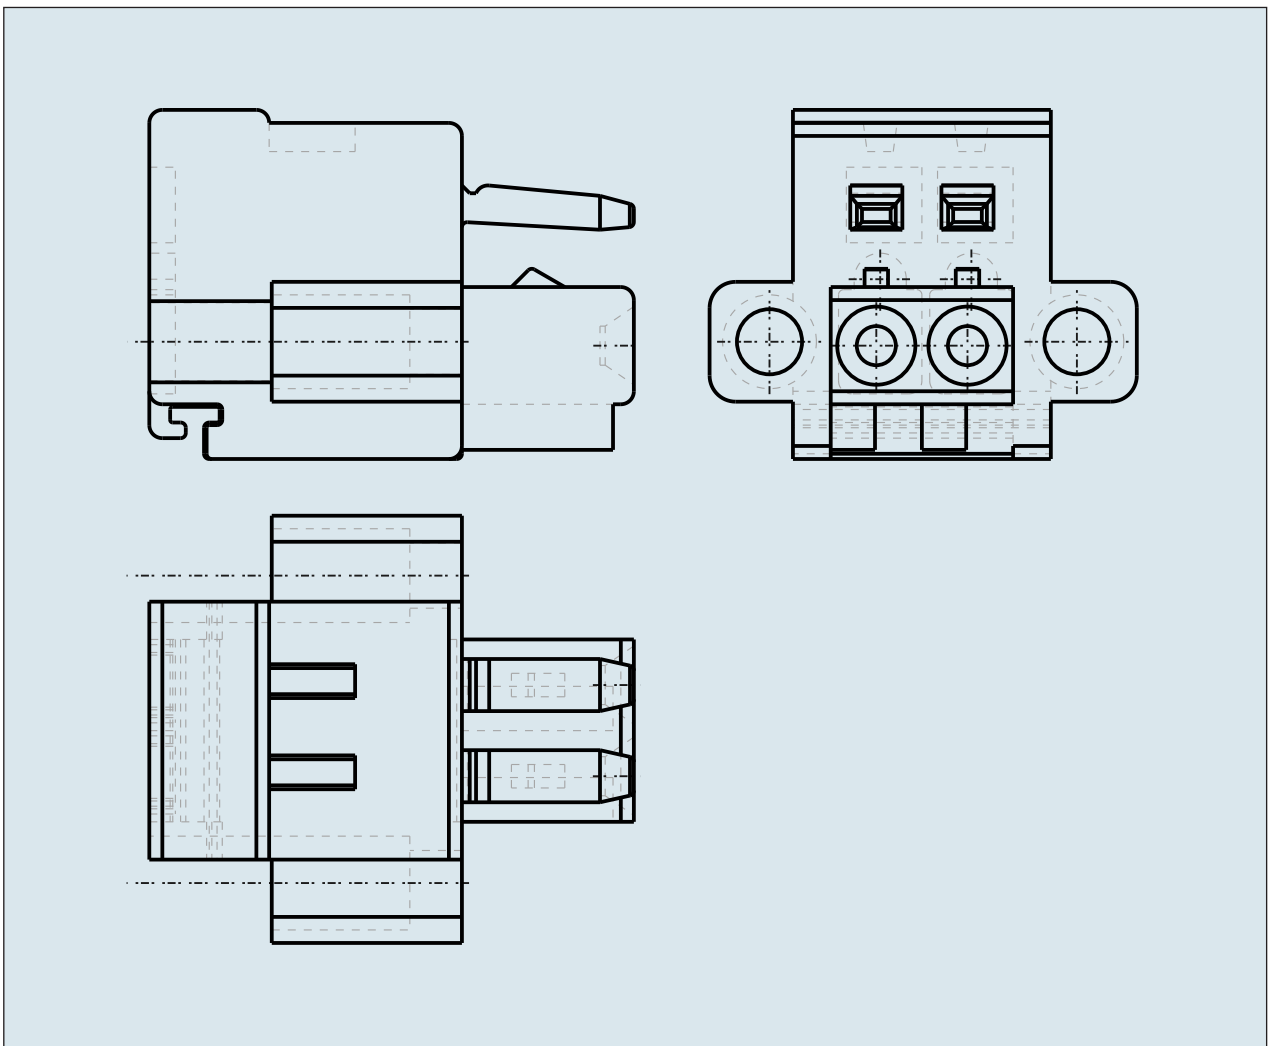

**FEMALE PLUG WITH SCREW
FLANGES PIN SPACING 3.5 MM / 0.
138 IN 100% PROTECTED AGAINST
MISMATING**

**FEMALE PLUG WITH SCREW
FLANGES PIN SPACING 3.5 MM / 0.
138 IN 100% PROTECTED AGAINST
MISMATING**

734-102/107-000 TO 734-124/107-000

ITEM-NO. (ITEM-NO.)	734-103/107-000
Cross section1 (Cross section / mm²)	0.08 - 1.5
Cross section2 (Cross section / AWG)	28 - 14
Strip length (Strip length / mm)	7
Measured voltage (Measured voltage / V)	160
Measured shock voltage (Measured shock voltage / kV)	2.5
Pollution degree (Pollution degree)	2
Current intensity (Current intensity / A)	10
RM (PIN SPACING / mm)	3.5
P (NO. OF POLES)	3
Height (Height / mm)	13.5
Width (Width / mm)	20
Depth (Depth / mm)	18.6
No. of connection Points (No. of connection Points)	3
No. of potentials (No. of potentials)	3
COLOR (COLOR)	lichtgrau
Comment (Comment)	L1 = (No. of poles x Pin Spacing) + 4.9 mm L2 = (No. of poles x Pin Spacing) + 9.5 mm