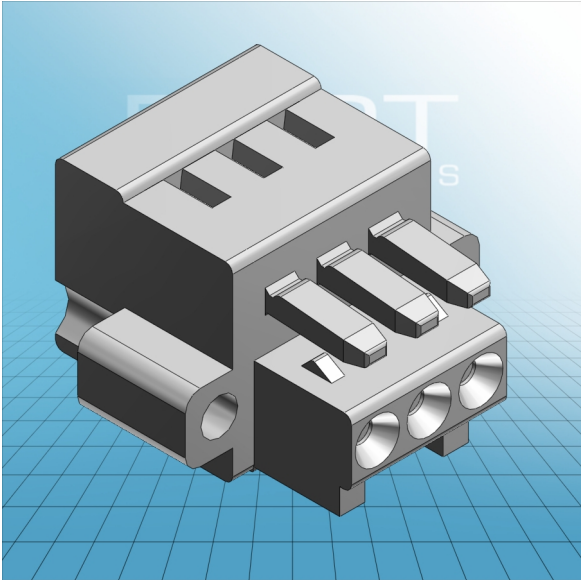

**FEMALE PLUG WITH SCREW
FLANGES PIN SPACING 3.5 MM / 0.
138 IN 100% PROTECTED AGAINST
MISMATING**

**FEMALE PLUG WITH SCREW
FLANGES PIN SPACING 3.5 MM / 0.
138 IN 100% PROTECTED AGAINST
MISMATING**

734-102/107-000 TO 734-124/107-000

ITEM-NO. (ITEM-NO.)	734-103/107-000
Cross section1 (Cross section / mm²)	0.08 - 1.5
Cross section2 (Cross section / AWG)	28 - 14
Strip length (Strip length / mm)	7
Measured voltage (Measured voltage / V)	160
Measured shock voltage (Measured shock voltage / kV)	2.5
Pollution degree (Pollution degree)	2
Current intensity (Current intensity / A)	10
RM (PIN SPACING / mm)	3.5
P (NO. OF POLES)	3
Height (Height / mm)	13.5
Width (Width / mm)	20
Depth (Depth / mm)	18.6
No. of connection Points (No. of connection Points)	3
No. of potentials (No. of potentials)	3
COLOR (COLOR)	lichtgrau
Comment (Comment)	L1 = (No. of poles x Pin Spacing) + 4.9 mm L2 = (No. of poles x Pin Spacing) + 9.5 mm