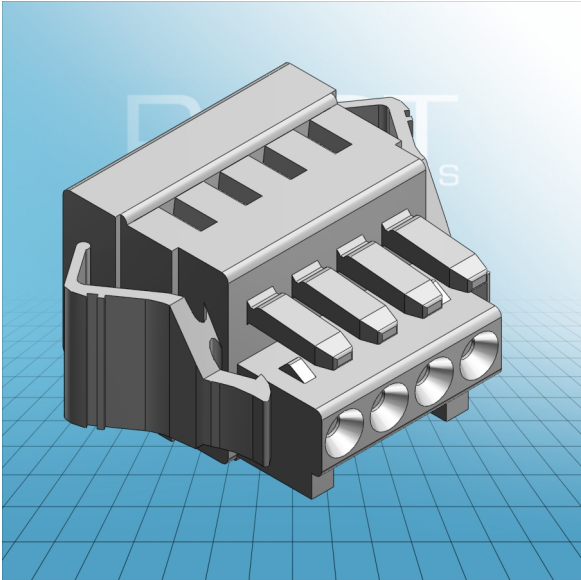

**FEMALE PLUG WITH LOCKING
LEVER PIN SPACING 3.5 MM / 0.138 IN
100% PROTECTED AGAINST
MISMATING**

**FEMALE PLUG WITH LOCKING
LEVER PIN SPACING 3.5 MM / 0.138 IN
100% PROTECTED AGAINST
MISMATING**

734-102/037-000 TO 734-124/037-000

ITEM-NO. (ITEM-NO.)	734-104/037-000
Cross section1 (Cross section / mm ²)	0.08 - 1.5
Cross section2 (Cross section / AWG)	28 - 14
Strip length (Strip length / mm)	7
Measured voltage (Measured voltage / V)	160
Measured shock voltage (Measured shock voltage / kV)	2.5
Pollution degree (Pollution degree)	2
Current intensity (Current intensity / A)	10
RM (PIN SPACING / mm)	3.5
P (NO. OF POLES)	4
Height (Height / mm)	13.4
Width (Width / mm)	25.8
Depth (Depth / mm)	18.6
No. of connection Points (No. of connection Points)	4
No. of potentials (No. of potentials)	4
COLOR (COLOR)	lichtgrau
WEIGHT (WEIGHT / g)	3.655
Comment (Comment)	L = (No. of poles x Pin Spacing)