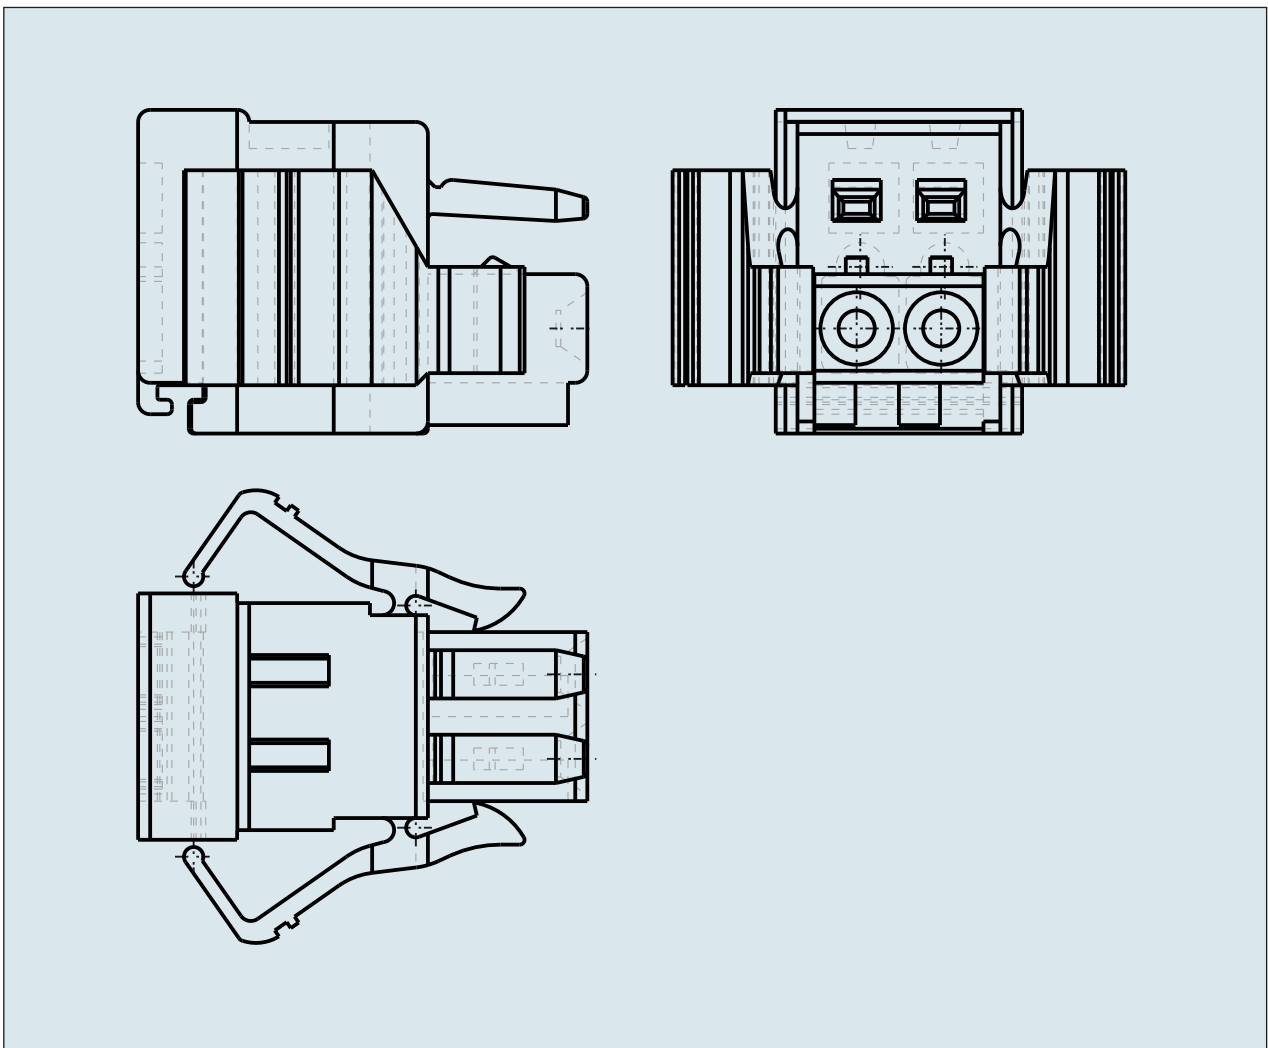

**FEMALE PLUG WITH LOCKING
LEVER PIN SPACING 3.5 MM / 0.138 IN
100% PROTECTED AGAINST
MISMATING**

**FEMALE PLUG WITH LOCKING
LEVER PIN SPACING 3.5 MM / 0.138 IN
100% PROTECTED AGAINST
MISMATING**

734-102/037-000 TO 734-124/037-000

ITEM-NO. (ITEM-NO.)	734-104/037-000
Cross section1 (Cross section / mm ²)	0.08 - 1.5
Cross section2 (Cross section / AWG)	28 - 14
Strip length (Strip length / mm)	7
Measured voltage (Measured voltage / V)	160
Measured shock voltage (Measured shock voltage / kV)	2.5
Pollution degree (Pollution degree)	2
Current intensity (Current intensity / A)	10
RM (PIN SPACING / mm)	3.5
P (NO. OF POLES)	4
Height (Height / mm)	13.4
Width (Width / mm)	25.8
Depth (Depth / mm)	18.6
No. of connection Points (No. of connection Points)	4
No. of potentials (No. of potentials)	4
COLOR (COLOR)	lichtgrau
WEIGHT (WEIGHT / g)	3.655
Comment (Comment)	L = (No. of poles x Pin Spacing)