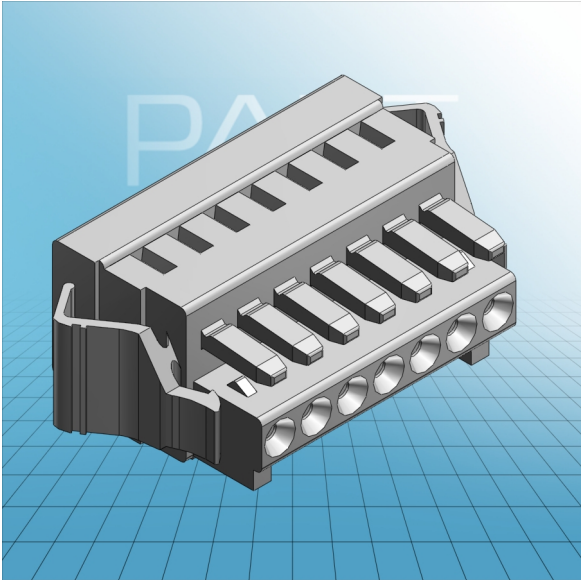

**FEMALE PLUG WITH LOCKING  
LEVER PIN SPACING 3.5 MM / 0.138 IN  
100% PROTECTED AGAINST  
MISMATING**

**FEMALE PLUG WITH LOCKING  
LEVER PIN SPACING 3.5 MM / 0.138 IN  
100% PROTECTED AGAINST  
MISMATING**

734-102/037-000 TO 734-124/037-000

<b>ITEM-NO. (ITEM-NO.)</b>	734-107/037-000
<b>Cross section1 (Cross section / mm<sup>2</sup>)</b>	0.08 - 1.5
<b>Cross section2 (Cross section / AWG)</b>	28 - 14
<b>Strip length (Strip length / mm)</b>	7
<b>Measured voltage (Measured voltage / V)</b>	160
<b>Measured shock voltage (Measured shock voltage / kV)</b>	2.5
<b>Pollution degree (Pollution degree)</b>	2
<b>Current intensity (Current intensity / A)</b>	10
<b>RM (PIN SPACING / mm)</b>	3.5
<b>P (NO. OF POLES)</b>	7
<b>Height (Height / mm)</b>	13.4
<b>Width (Width / mm)</b>	36.3
<b>Depth (Depth / mm)</b>	18.6
<b>No. of connection Points (No. of connection Points)</b>	7
<b>No. of potentials (No. of potentials)</b>	7
<b>COLOR (COLOR)</b>	lichtgrau
<b>WEIGHT (WEIGHT / g)</b>	5.896
<b>Comment (Comment)</b>	L = (No. of poles x Pin Spacing)