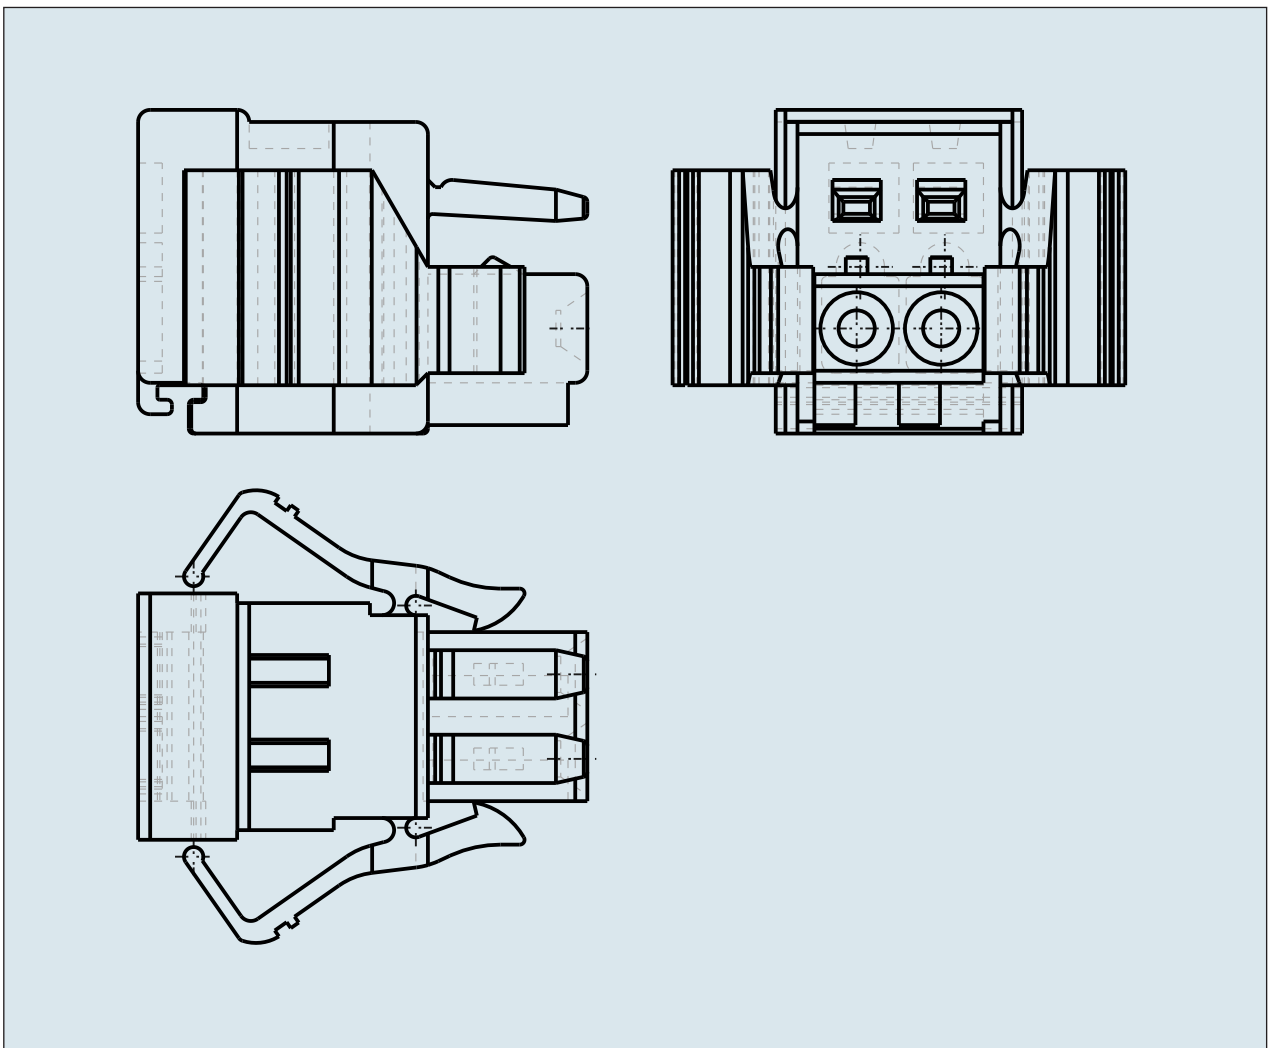

**FEMALE PLUG WITH LOCKING  
LEVER PIN SPACING 3.5 MM / 0.138 IN  
100% PROTECTED AGAINST  
MISMATING**

**FEMALE PLUG WITH LOCKING  
LEVER PIN SPACING 3.5 MM / 0.138 IN  
100% PROTECTED AGAINST  
MISMATING**

734-102/037-000 TO 734-124/037-000

<b>ITEM-NO. (ITEM-NO.)</b>	734-107/037-000
<b>Cross section1 (Cross section / mm<sup>2</sup>)</b>	0.08 - 1.5
<b>Cross section2 (Cross section / AWG)</b>	28 - 14
<b>Strip length (Strip length / mm)</b>	7
<b>Measured voltage (Measured voltage / V)</b>	160
<b>Measured shock voltage (Measured shock voltage / kV)</b>	2.5
<b>Pollution degree (Pollution degree)</b>	2
<b>Current intensity (Current intensity / A)</b>	10
<b>RM (PIN SPACING / mm)</b>	3.5
<b>P (NO. OF POLES)</b>	7
<b>Height (Height / mm)</b>	13.4
<b>Width (Width / mm)</b>	36.3
<b>Depth (Depth / mm)</b>	18.6
<b>No. of connection Points (No. of connection Points)</b>	7
<b>No. of potentials (No. of potentials)</b>	7
<b>COLOR (COLOR)</b>	lichtgrau
<b>WEIGHT (WEIGHT / g)</b>	5.896
<b>Comment (Comment)</b>	L = (No. of poles x Pin Spacing)