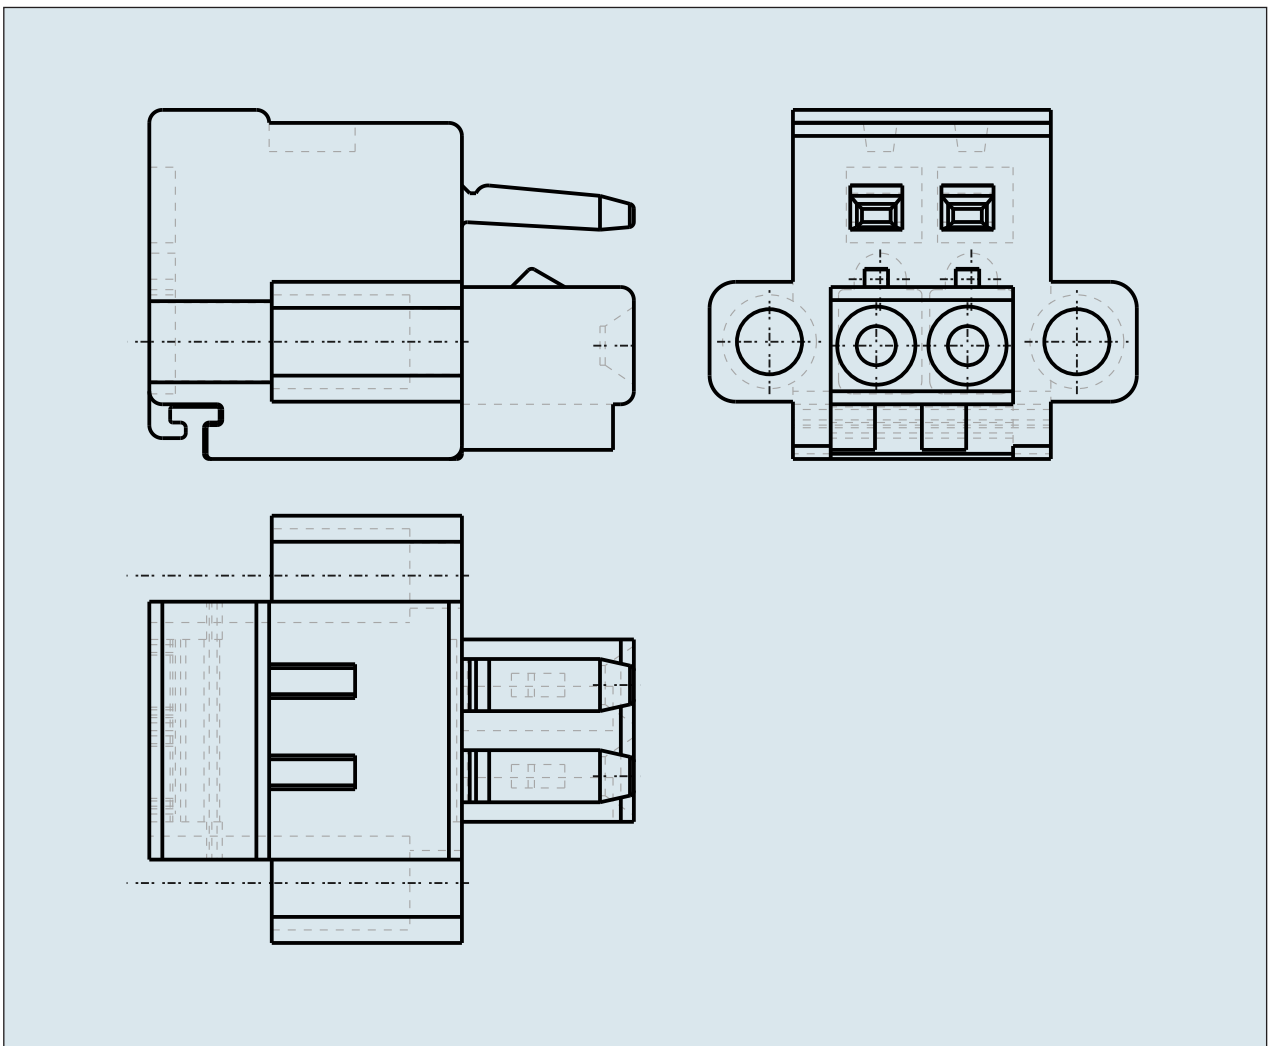

**FEMALE PLUG WITH SCREW
FLANGES PIN SPACING 3.5 MM / 0.
138 IN 100% PROTECTED AGAINST
MISMATING**

**FEMALE PLUG WITH SCREW
FLANGES PIN SPACING 3.5 MM / 0.
138 IN 100% PROTECTED AGAINST
MISMATING**

734-102/107-000 TO 734-124/107-000

ITEM-NO. (ITEM-NO.)	734-107/107-000
Cross section1 (Cross section / mm²)	0.08 - 1.5
Cross section2 (Cross section / AWG)	28 - 14
Strip length (Strip length / mm)	7
Measured voltage (Measured voltage / V)	160
Measured shock voltage (Measured shock voltage / kV)	2.5
Pollution degree (Pollution degree)	2
Current intensity (Current intensity / A)	10
RM (PIN SPACING / mm)	3.5
P (NO. OF POLES)	7
Height (Height / mm)	13.5
Width (Width / mm)	34
Depth (Depth / mm)	18.6
No. of connection Points (No. of connection Points)	7
No. of potentials (No. of potentials)	7
COLOR (COLOR)	lichtgrau
Comment (Comment)	L1 = (No. of poles x Pin Spacing) + 4.9 mm L2 = (No. of poles x Pin Spacing) + 9.5 mm