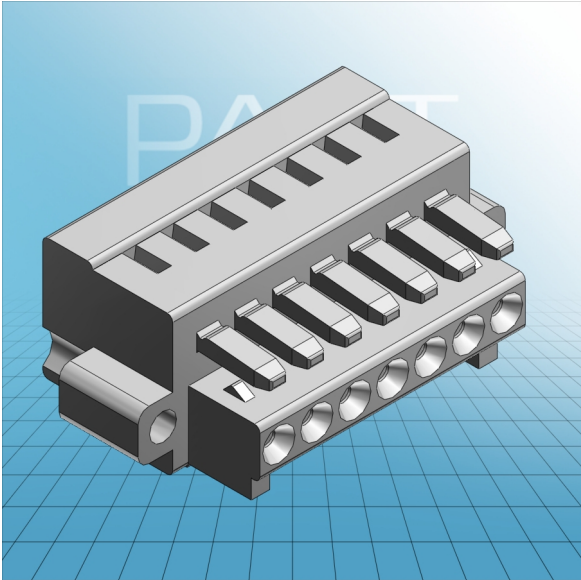

**FEMALE PLUG WITH SCREW
FLANGES PIN SPACING 3.5 MM / 0.
138 IN 100% PROTECTED AGAINST
MISMATING**

**FEMALE PLUG WITH SCREW
FLANGES PIN SPACING 3.5 MM / 0.
138 IN 100% PROTECTED AGAINST
MISMATING**

734-102/107-000 TO 734-124/107-000

ITEM-NO. (ITEM-NO.)	734-107/107-000
Cross section1 (Cross section / mm²)	0.08 - 1.5
Cross section2 (Cross section / AWG)	28 - 14
Strip length (Strip length / mm)	7
Measured voltage (Measured voltage / V)	160
Measured shock voltage (Measured shock voltage / kV)	2.5
Pollution degree (Pollution degree)	2
Current intensity (Current intensity / A)	10
RM (PIN SPACING / mm)	3.5
P (NO. OF POLES)	7
Height (Height / mm)	13.5
Width (Width / mm)	34
Depth (Depth / mm)	18.6
No. of connection Points (No. of connection Points)	7
No. of potentials (No. of potentials)	7
COLOR (COLOR)	lichtgrau
Comment (Comment)	L1 = (No. of poles x Pin Spacing) + 4.9 mm L2 = (No. of poles x Pin Spacing) + 9.5 mm