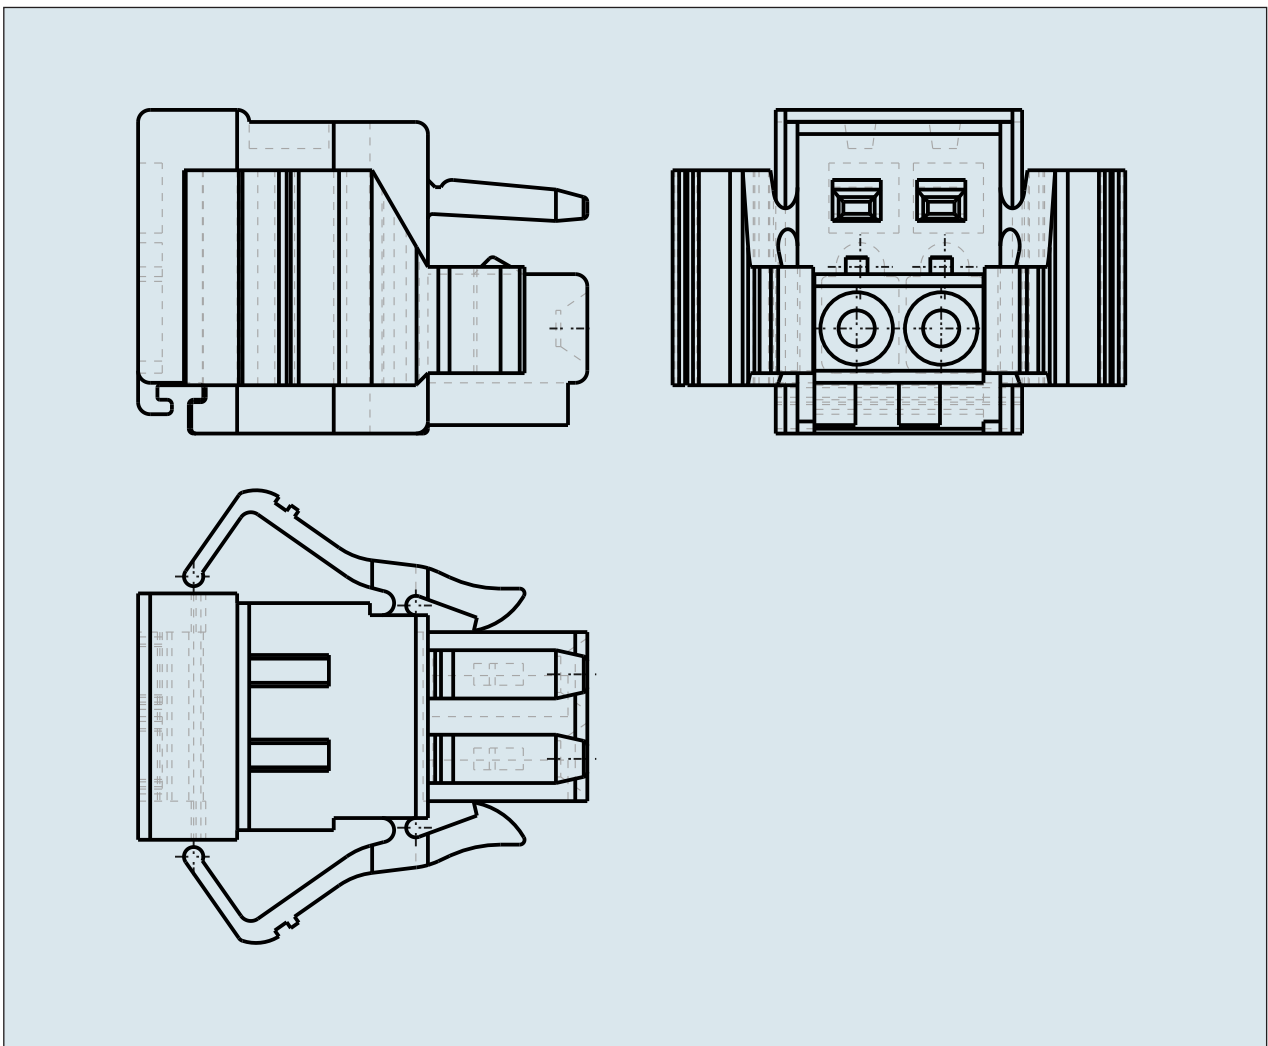

**FEMALE PLUG WITH LOCKING
LEVER PIN SPACING 3.5 MM / 0.138 IN
100% PROTECTED AGAINST
MISMATING**

**FEMALE PLUG WITH LOCKING
LEVER PIN SPACING 3.5 MM / 0.138 IN
100% PROTECTED AGAINST
MISMATING**

734-102/037-000 TO 734-124/037-000

ITEM-NO. (ITEM-NO.)	734-109/037-000
Cross section1 (Cross section / mm²)	0.08 - 1.5
Cross section2 (Cross section / AWG)	28 - 14
Strip length (Strip length / mm)	7
Measured voltage (Measured voltage / V)	160
Measured shock voltage (Measured shock voltage / kV)	2.5
Pollution degree (Pollution degree)	2
Current intensity (Current intensity / A)	10
RM (PIN SPACING / mm)	3.5
P (NO. OF POLES)	9
Height (Height / mm)	13.4
Width (Width / mm)	43.3
Depth (Depth / mm)	18.6
No. of connection Points (No. of connection Points)	9
No. of potentials (No. of potentials)	9
COLOR (COLOR)	lichtgrau
WEIGHT (WEIGHT / g)	7.39
Comment (Comment)	L = (No. of poles x Pin Spacing)