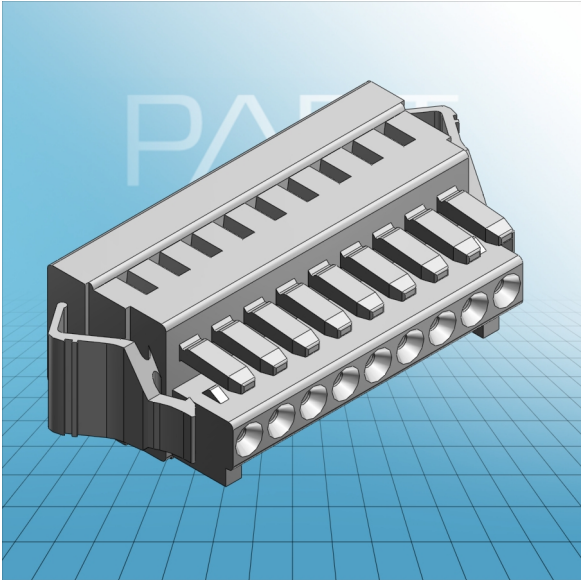

**FEMALE PLUG WITH LOCKING
LEVER PIN SPACING 3.5 MM / 0.138 IN
100% PROTECTED AGAINST
MISMATING**

**FEMALE PLUG WITH LOCKING
LEVER PIN SPACING 3.5 MM / 0.138 IN
100% PROTECTED AGAINST
MISMATING**

734-102/037-000 TO 734-124/037-000

ITEM-NO. (ITEM-NO.)	734-109/037-000
Cross section1 (Cross section / mm²)	0.08 - 1.5
Cross section2 (Cross section / AWG)	28 - 14
Strip length (Strip length / mm)	7
Measured voltage (Measured voltage / V)	160
Measured shock voltage (Measured shock voltage / kV)	2.5
Pollution degree (Pollution degree)	2
Current intensity (Current intensity / A)	10
RM (PIN SPACING / mm)	3.5
P (NO. OF POLES)	9
Height (Height / mm)	13.4
Width (Width / mm)	43.3
Depth (Depth / mm)	18.6
No. of connection Points (No. of connection Points)	9
No. of potentials (No. of potentials)	9
COLOR (COLOR)	lichtgrau
WEIGHT (WEIGHT / g)	7.39
Comment (Comment)	L = (No. of poles x Pin Spacing)