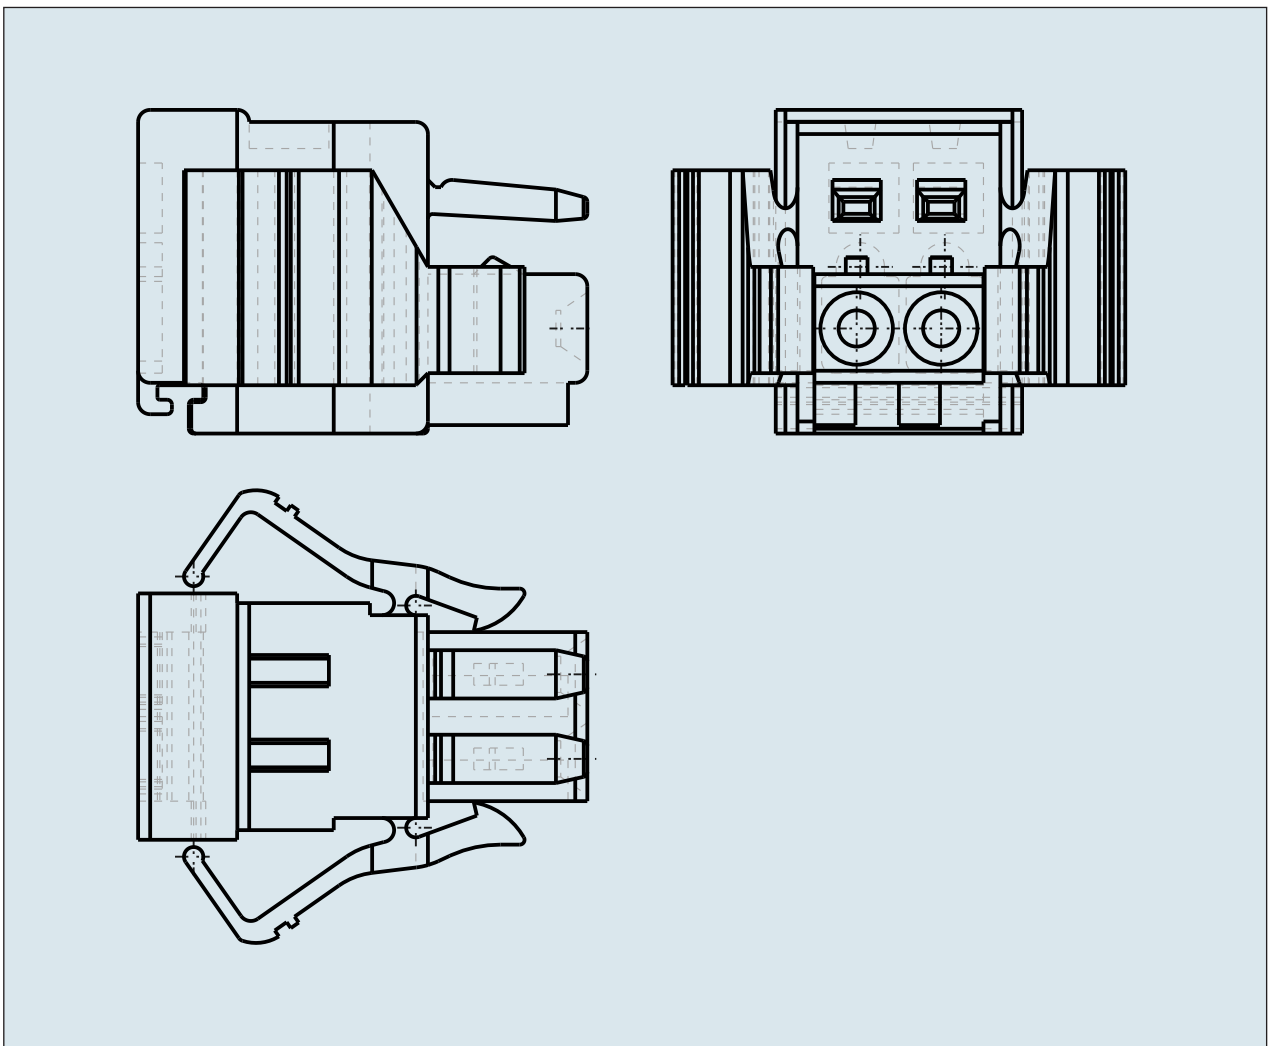

**FEMALE PLUG WITH LOCKING
LEVER PIN SPACING 3.5 MM / 0.138 IN
100% PROTECTED AGAINST
MISMATING**

**FEMALE PLUG WITH LOCKING
LEVER PIN SPACING 3.5 MM / 0.138 IN
100% PROTECTED AGAINST
MISMATING**

734-102/037-000 TO 734-124/037-000

ITEM-NO. (ITEM-NO.)	734-110/037-000
Cross section1 (Cross section / mm²)	0.08 - 1.5
Cross section2 (Cross section / AWG)	28 - 14
Strip length (Strip length / mm)	7
Measured voltage (Measured voltage / V)	160
Measured shock voltage (Measured shock voltage / kV)	2.5
Pollution degree (Pollution degree)	2
Current intensity (Current intensity / A)	10
RM (PIN SPACING / mm)	3.5
P (NO. OF POLES)	10
Height (Height / mm)	13.4
Width (Width / mm)	46.8
Depth (Depth / mm)	18.6
No. of connection Points (No. of connection Points)	10
No. of potentials (No. of potentials)	10
COLOR (COLOR)	lichtgrau
WEIGHT (WEIGHT / g)	8.137
Comment (Comment)	L = (No. of poles x Pin Spacing)