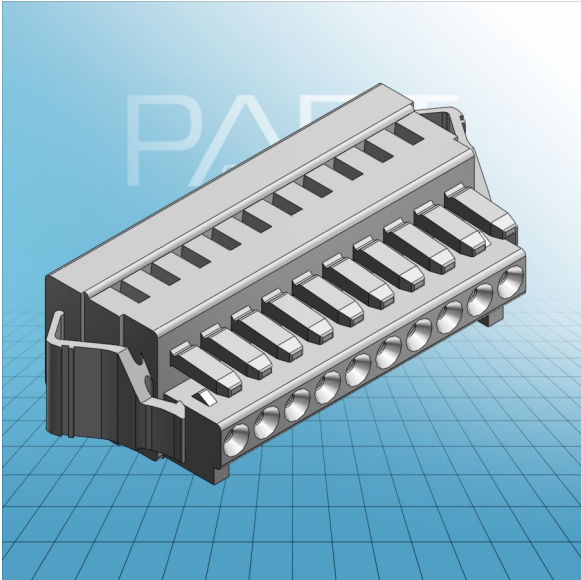

**FEMALE PLUG WITH LOCKING
LEVER PIN SPACING 3.5 MM / 0.138 IN
100% PROTECTED AGAINST
MISMATING**

**FEMALE PLUG WITH LOCKING
LEVER PIN SPACING 3.5 MM / 0.138 IN
100% PROTECTED AGAINST
MISMATING**

734-102/037-000 TO 734-124/037-000

ITEM-NO. (ITEM-NO.)	734-110/037-000
Cross section1 (Cross section / mm²)	0.08 - 1.5
Cross section2 (Cross section / AWG)	28 - 14
Strip length (Strip length / mm)	7
Measured voltage (Measured voltage / V)	160
Measured shock voltage (Measured shock voltage / kV)	2.5
Pollution degree (Pollution degree)	2
Current intensity (Current intensity / A)	10
RM (PIN SPACING / mm)	3.5
P (NO. OF POLES)	10
Height (Height / mm)	13.4
Width (Width / mm)	46.8
Depth (Depth / mm)	18.6
No. of connection Points (No. of connection Points)	10
No. of potentials (No. of potentials)	10
COLOR (COLOR)	lichtgrau
WEIGHT (WEIGHT / g)	8.137
Comment (Comment)	L = (No. of poles x Pin Spacing)