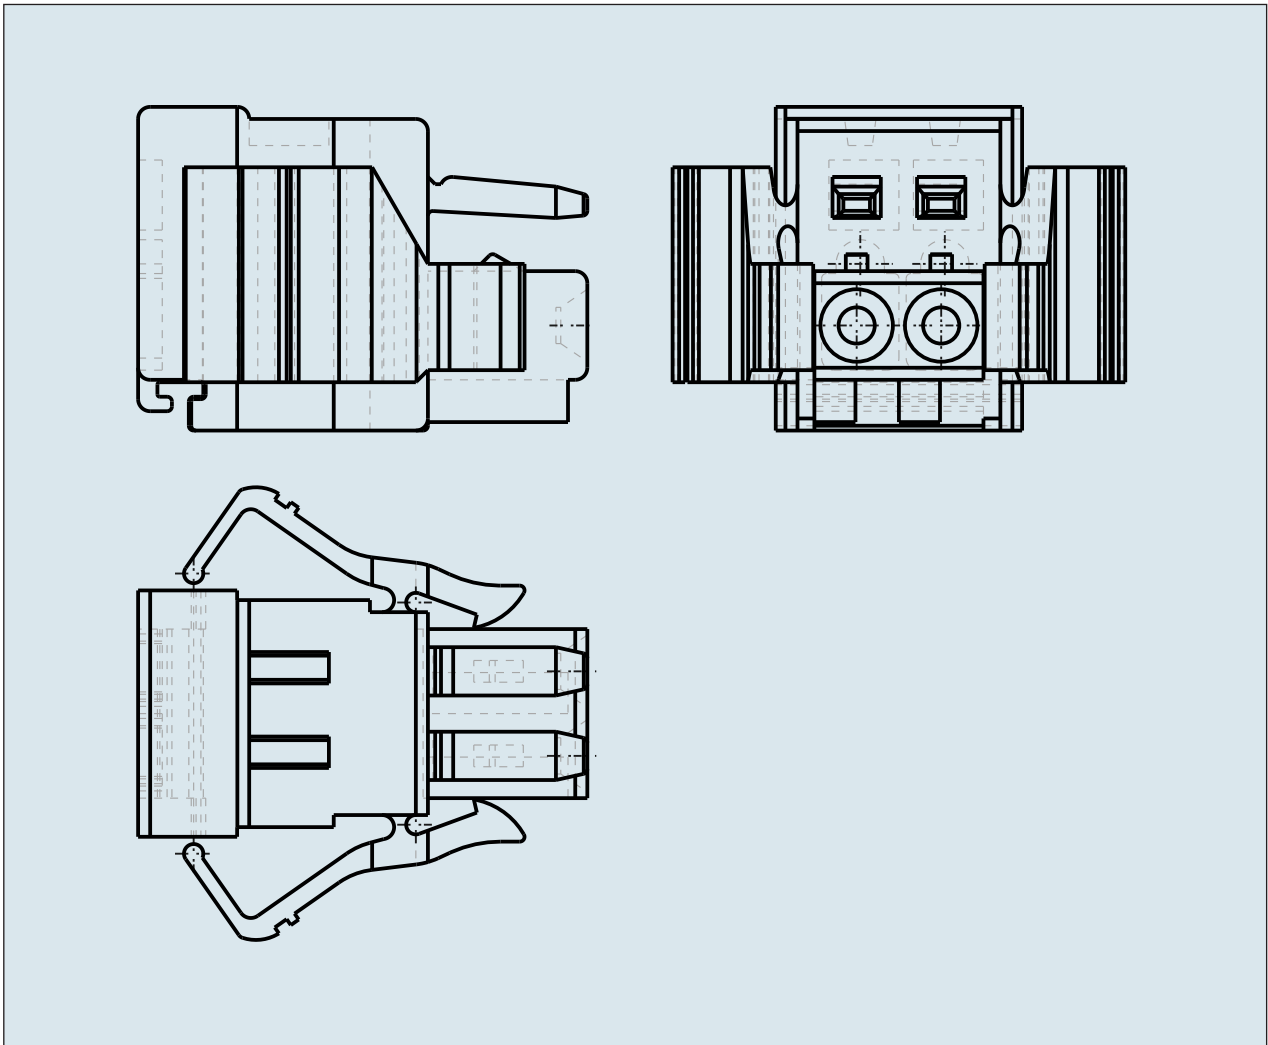

**FEMALE PLUG WITH LOCKING
LEVER PIN SPACING 3.5 MM / 0.138 IN
100% PROTECTED AGAINST
MISMATING**

**FEMALE PLUG WITH LOCKING
LEVER PIN SPACING 3.5 MM / 0.138 IN
100% PROTECTED AGAINST
MISMATING**

734-102/037-000 TO 734-124/037-000

ITEM-NO. (ITEM-NO.)	734-111/037-000
Cross section1 (Cross section / mm²)	0.08 - 1.5
Cross section2 (Cross section / AWG)	28 - 14
Strip length (Strip length / mm)	7
Measured voltage (Measured voltage / V)	160
Measured shock voltage (Measured shock voltage / kV)	2.5
Pollution degree (Pollution degree)	2
Current intensity (Current intensity / A)	10
RM (PIN SPACING / mm)	3.5
P (NO. OF POLES)	11
Height (Height / mm)	13.4
Width (Width / mm)	50.3
Depth (Depth / mm)	18.6
No. of connection Points (No. of connection Points)	11
No. of potentials (No. of potentials)	11
COLOR (COLOR)	lichtgrau
WEIGHT (WEIGHT / g)	
Comment (Comment)	L = (No. of poles x Pin Spacing)