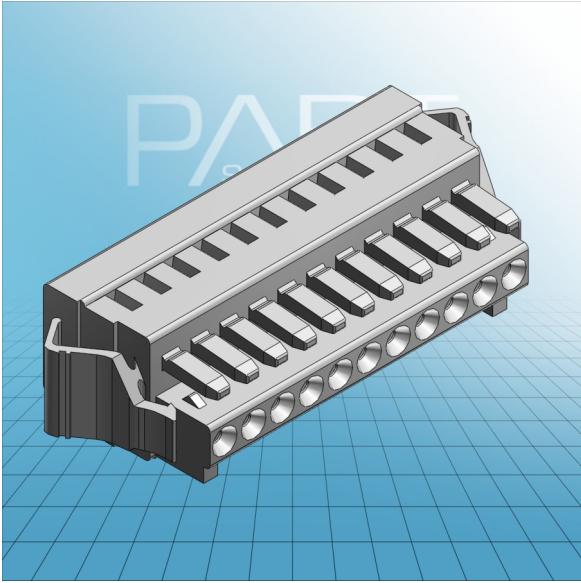

**FEMALE PLUG WITH LOCKING
LEVER PIN SPACING 3.5 MM / 0.138 IN
100% PROTECTED AGAINST
MISMATING**

**FEMALE PLUG WITH LOCKING
LEVER PIN SPACING 3.5 MM / 0.138 IN
100% PROTECTED AGAINST
MISMATING**

734-102/037-000 TO 734-124/037-000

ITEM-NO. (ITEM-NO.)	734-111/037-000
Cross section1 (Cross section / mm²)	0.08 - 1.5
Cross section2 (Cross section / AWG)	28 - 14
Strip length (Strip length / mm)	7
Measured voltage (Measured voltage / V)	160
Measured shock voltage (Measured shock voltage / kV)	2.5
Pollution degree (Pollution degree)	2
Current intensity (Current intensity / A)	10
RM (PIN SPACING / mm)	3.5
P (NO. OF POLES)	11
Height (Height / mm)	13.4
Width (Width / mm)	50.3
Depth (Depth / mm)	18.6
No. of connection Points (No. of connection Points)	11
No. of potentials (No. of potentials)	11
COLOR (COLOR)	lichtgrau
WEIGHT (WEIGHT / g)	
Comment (Comment)	L = (No. of poles x Pin Spacing)