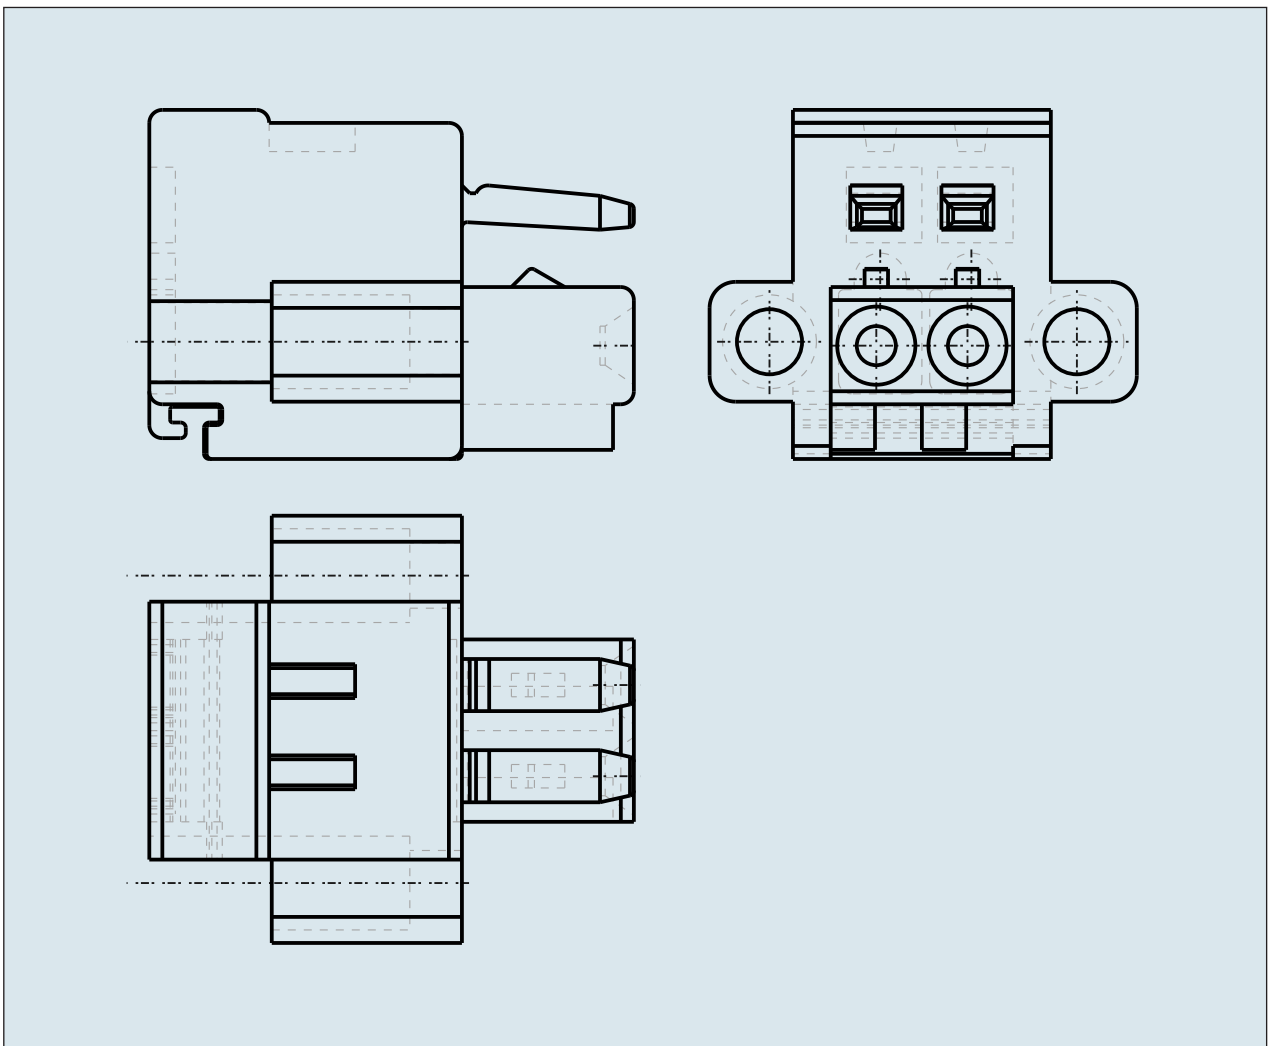

**FEMALE PLUG WITH SCREW
FLANGES PIN SPACING 3.5 MM / 0.
138 IN 100% PROTECTED AGAINST
MISMATING**

**FEMALE PLUG WITH SCREW
FLANGES PIN SPACING 3.5 MM / 0.
138 IN 100% PROTECTED AGAINST
MISMATING**

734-102/107-000 TO 734-124/107-000

ITEM-NO. (ITEM-NO.)	734-113/107-000
Cross section1 (Cross section / mm²)	0.08 - 1.5
Cross section2 (Cross section / AWG)	28 - 14
Strip length (Strip length / mm)	7
Measured voltage (Measured voltage / V)	160
Measured shock voltage (Measured shock voltage / kV)	2.5
Pollution degree (Pollution degree)	2
Current intensity (Current intensity / A)	10
RM (PIN SPACING / mm)	3.5
P (NO. OF POLES)	13
Height (Height / mm)	13.5
Width (Width / mm)	55
Depth (Depth / mm)	18.6
No. of connection Points (No. of connection Points)	13
No. of potentials (No. of potentials)	13
COLOR (COLOR)	lichtgrau
Comment (Comment)	L1 = (No. of poles x Pin Spacing) + 4.9 mm L2 = (No. of poles x Pin Spacing) + 9.5 mm