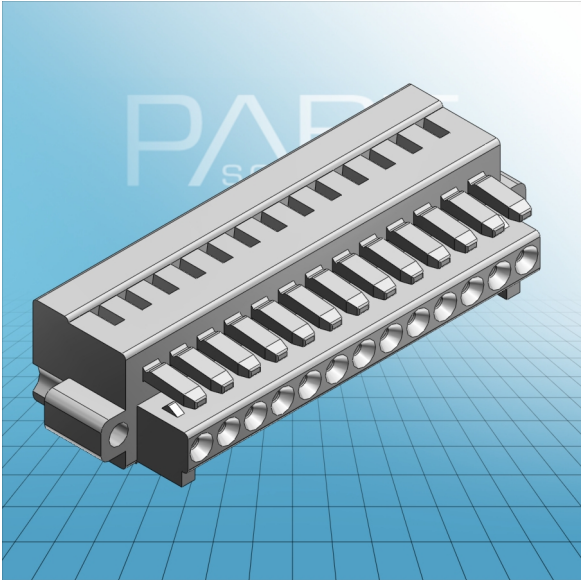

**FEMALE PLUG WITH SCREW
FLANGES PIN SPACING 3.5 MM / 0.
138 IN 100% PROTECTED AGAINST
MISMATING**

**FEMALE PLUG WITH SCREW
FLANGES PIN SPACING 3.5 MM / 0.
138 IN 100% PROTECTED AGAINST
MISMATING**

734-102/107-000 TO 734-124/107-000

ITEM-NO. (ITEM-NO.)	734-113/107-000
Cross section1 (Cross section / mm²)	0.08 - 1.5
Cross section2 (Cross section / AWG)	28 - 14
Strip length (Strip length / mm)	7
Measured voltage (Measured voltage / V)	160
Measured shock voltage (Measured shock voltage / kV)	2.5
Pollution degree (Pollution degree)	2
Current intensity (Current intensity / A)	10
RM (PIN SPACING / mm)	3.5
P (NO. OF POLES)	13
Height (Height / mm)	13.5
Width (Width / mm)	55
Depth (Depth / mm)	18.6
No. of connection Points (No. of connection Points)	13
No. of potentials (No. of potentials)	13
COLOR (COLOR)	lichtgrau
Comment (Comment)	L1 = (No. of poles x Pin Spacing) + 4.9 mm L2 = (No. of poles x Pin Spacing) + 9.5 mm