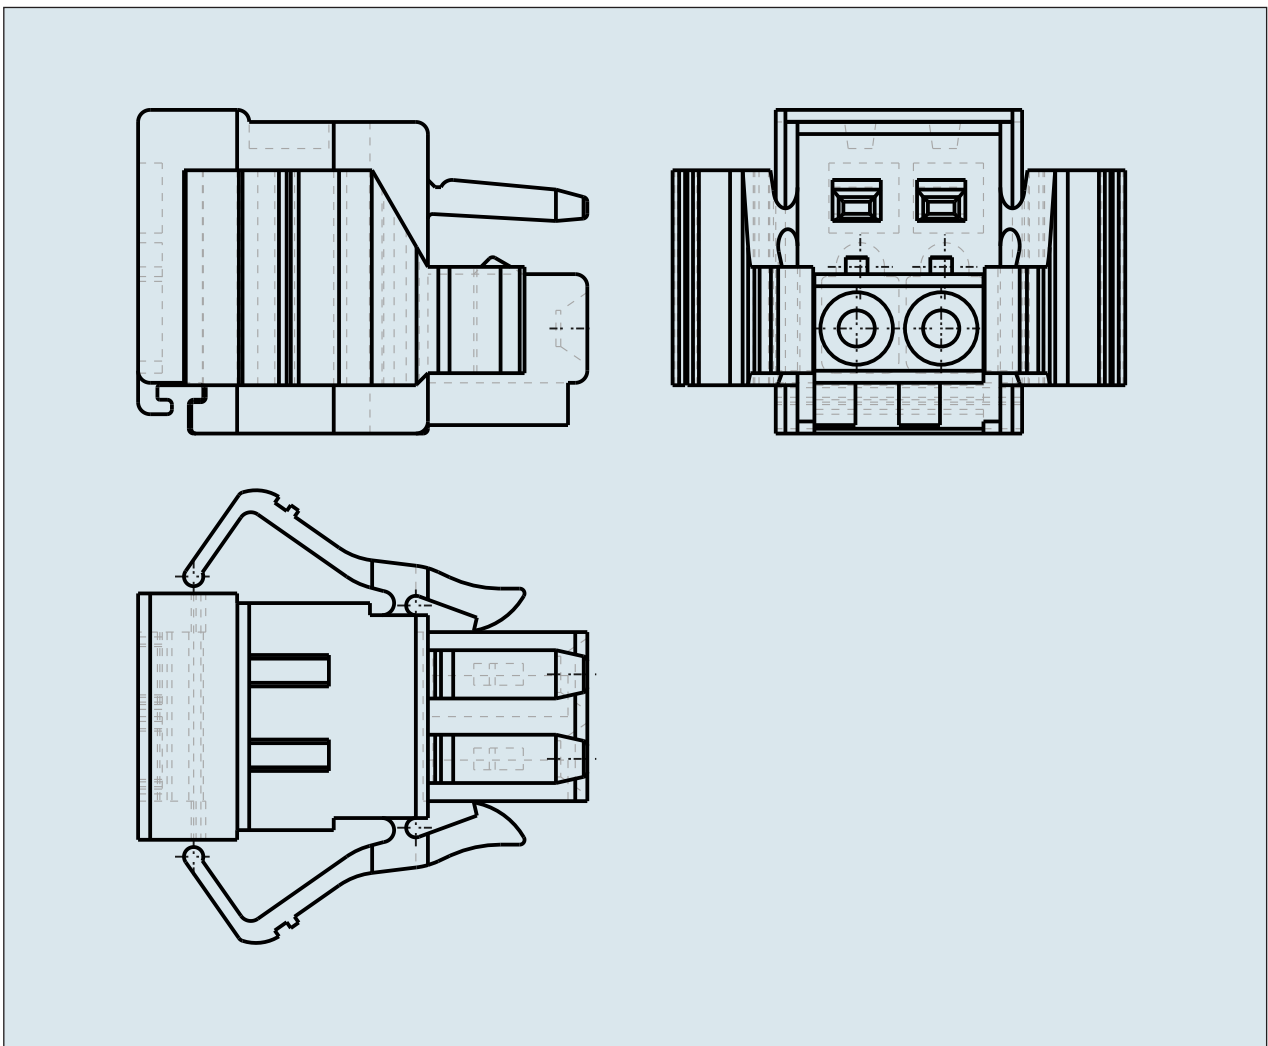

**FEMALE PLUG WITH LOCKING  
LEVER PIN SPACING 3.5 MM / 0.138 IN  
100% PROTECTED AGAINST  
MISMATING**

**FEMALE PLUG WITH LOCKING  
LEVER PIN SPACING 3.5 MM / 0.138 IN  
100% PROTECTED AGAINST  
MISMATING**

734-102/037-000 TO 734-124/037-000

<b>ITEM-NO. (ITEM-NO.)</b>	734-120/037-000
<b>Cross section1 (Cross section / mm<sup>2</sup>)</b>	0.08 - 1.5
<b>Cross section2 (Cross section / AWG)</b>	28 - 14
<b>Strip length (Strip length / mm)</b>	7
<b>Measured voltage (Measured voltage / V)</b>	160
<b>Measured shock voltage (Measured shock voltage / kV)</b>	2.5
<b>Pollution degree (Pollution degree)</b>	2
<b>Current intensity (Current intensity / A)</b>	10
<b>RM (PIN SPACING / mm)</b>	3.5
<b>P (NO. OF POLES)</b>	20
<b>Height (Height / mm)</b>	13.4
<b>Width (Width / mm)</b>	81.8
<b>Depth (Depth / mm)</b>	18.6
<b>No. of connection Points (No. of connection Points)</b>	20
<b>No. of potentials (No. of potentials)</b>	20
<b>COLOR (COLOR)</b>	lichtgrau
<b>WEIGHT (WEIGHT / g)</b>	15.607
<b>Comment (Comment)</b>	L = (No. of poles x Pin Spacing)