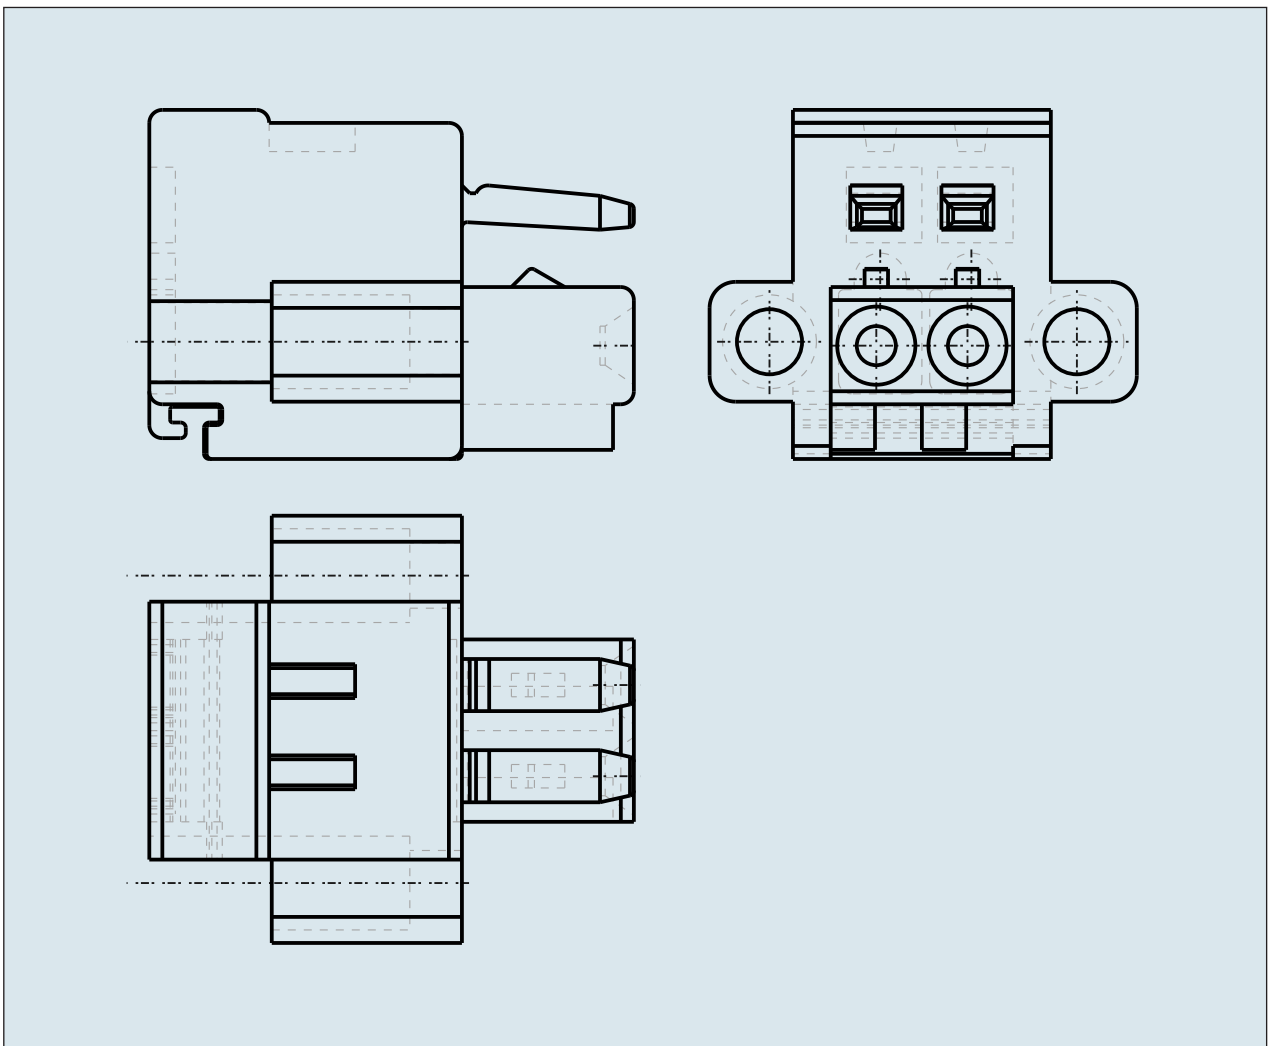

**FEMALE PLUG WITH SCREW
FLANGES PIN SPACING 3.5 MM / 0.
138 IN 100% PROTECTED AGAINST
MISMATING**

**FEMALE PLUG WITH SCREW
FLANGES PIN SPACING 3.5 MM / 0.
138 IN 100% PROTECTED AGAINST
MISMATING**

734-102/107-000 TO 734-124/107-000

ITEM-NO. (ITEM-NO.)	734-120/107-000
Cross section1 (Cross section / mm²)	0.08 - 1.5
Cross section2 (Cross section / AWG)	28 - 14
Strip length (Strip length / mm)	7
Measured voltage (Measured voltage / V)	160
Measured shock voltage (Measured shock voltage / kV)	2.5
Pollution degree (Pollution degree)	2
Current intensity (Current intensity / A)	10
RM (PIN SPACING / mm)	3.5
P (NO. OF POLES)	20
Height (Height / mm)	13.5
Width (Width / mm)	79.5
Depth (Depth / mm)	18.6
No. of connection Points (No. of connection Points)	20
No. of potentials (No. of potentials)	20
COLOR (COLOR)	lichtgrau
Comment (Comment)	L1 = (No. of poles x Pin Spacing) + 4.9 mm L2 = (No. of poles x Pin Spacing) + 9.5 mm