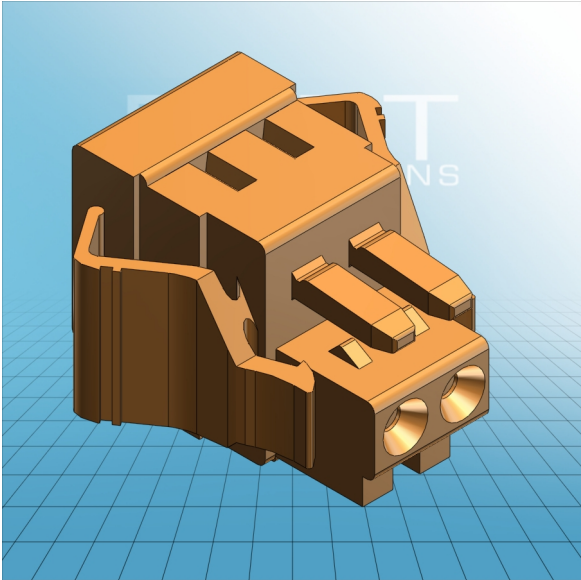

**FEMALE PLUG WITH LOCKING  
LEVER PIN SPACING 3.81 MM / 0.15 IN  
100% PROTECTED AGAINST  
MISMATING**

**FEMALE PLUG WITH LOCKING  
LEVER PIN SPACING 3.81 MM / 0.15 IN  
100% PROTECTED AGAINST  
MISMATING**

734-202/037-000 TO 734-220/037-000

<b>ITEM-NO. (ITEM-NO.)</b>	734-202/037-000
<b>Cross section1 (Cross section / mm<sup>2</sup>)</b>	0.08 - 1.5
<b>Cross section2 (Cross section / AWG)</b>	28 - 14
<b>Strip length (Strip length / mm)</b>	6 - 7
<b>Measured voltage (Measured voltage / V)</b>	160
<b>Measured shock voltage (Measured shock voltage / kV)</b>	2.5
<b>Pollution degree (Pollution degree)</b>	2
<b>Current intensity (Current intensity / A)</b>	10
<b>RM (PIN SPACING / mm)</b>	3.81
<b>P (NO. OF POLES)</b>	2
<b>Height (Height / mm)</b>	13.4
<b>Width (Width / mm)</b>	19.42
<b>Depth (Depth / mm)</b>	18.6
<b>No. of connection Points (No. of connection Points)</b>	2
<b>No. of potentials (No. of potentials)</b>	2
<b>COLOR (COLOR)</b>	orange
<b>Comment (Comment)</b>	L = (No. of poles x Pin Spacing)