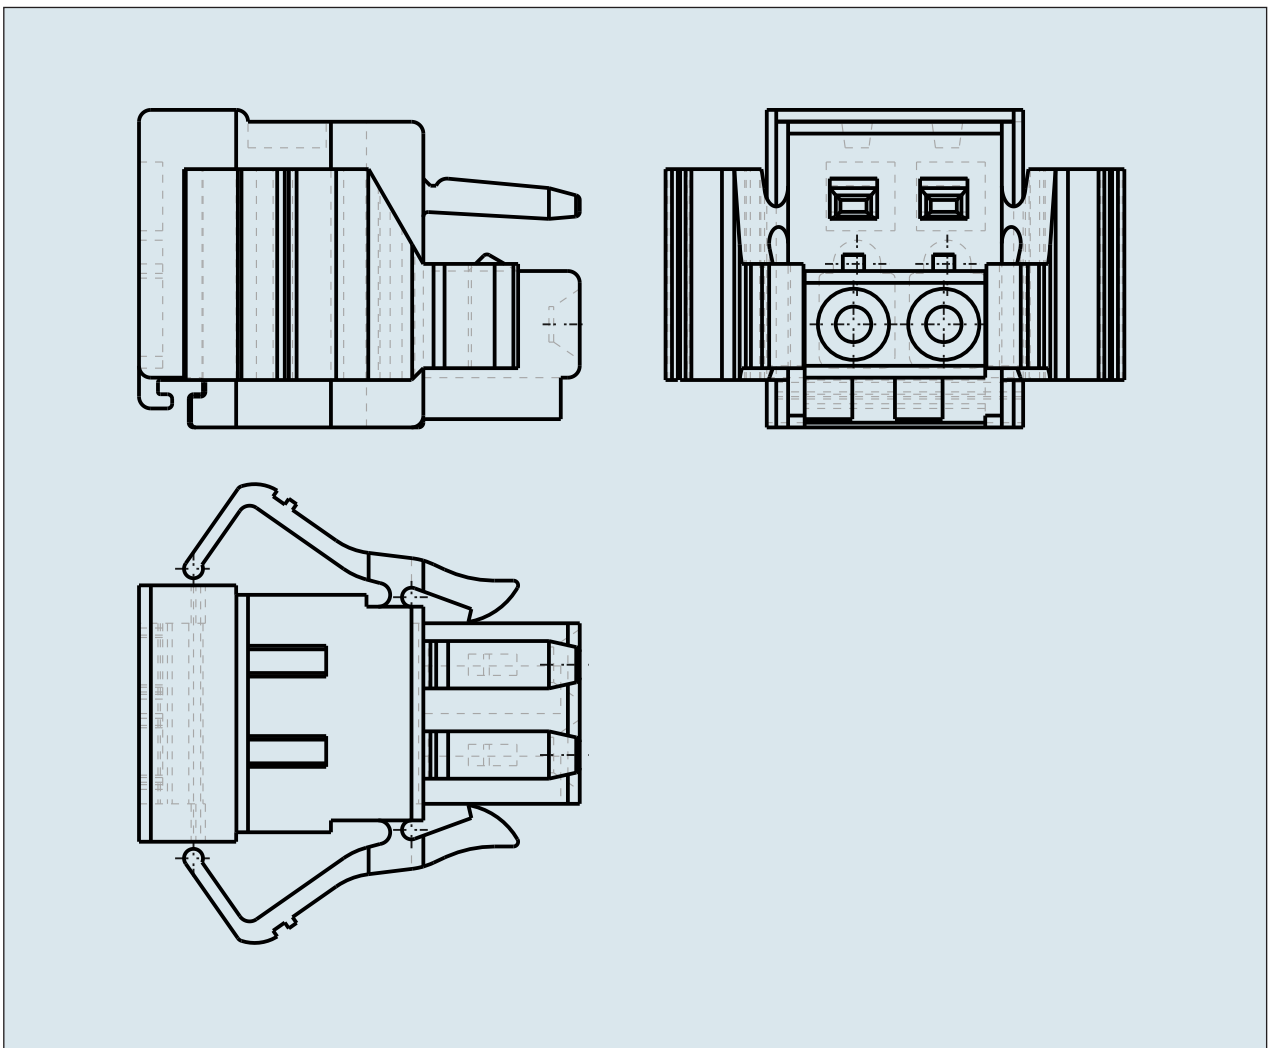

**FEMALE PLUG WITH LOCKING  
LEVER PIN SPACING 3.81 MM / 0.15 IN  
100% PROTECTED AGAINST  
MISMATING**

**FEMALE PLUG WITH LOCKING  
LEVER PIN SPACING 3.81 MM / 0.15 IN  
100% PROTECTED AGAINST  
MISMATING**

734-202/037-000 TO 734-220/037-000

<b>ITEM-NO. (ITEM-NO.)</b>	734-202/037-000
<b>Cross section1 (Cross section / mm<sup>2</sup>)</b>	0.08 - 1.5
<b>Cross section2 (Cross section / AWG)</b>	28 - 14
<b>Strip length (Strip length / mm)</b>	6 - 7
<b>Measured voltage (Measured voltage / V)</b>	160
<b>Measured shock voltage (Measured shock voltage / kV)</b>	2.5
<b>Pollution degree (Pollution degree)</b>	2
<b>Current intensity (Current intensity / A)</b>	10
<b>RM (PIN SPACING / mm)</b>	3.81
<b>P (NO. OF POLES)</b>	2
<b>Height (Height / mm)</b>	13.4
<b>Width (Width / mm)</b>	19.42
<b>Depth (Depth / mm)</b>	18.6
<b>No. of connection Points (No. of connection Points)</b>	2
<b>No. of potentials (No. of potentials)</b>	2
<b>COLOR (COLOR)</b>	orange
<b>Comment (Comment)</b>	L = (No. of poles x Pin Spacing)