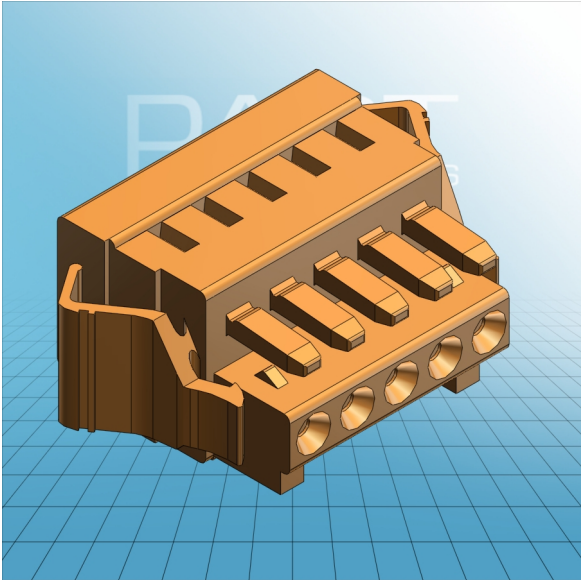

**FEMALE PLUG WITH LOCKING
LEVER PIN SPACING 3.81 MM / 0.15 IN
100% PROTECTED AGAINST
MISMATING**

**FEMALE PLUG WITH LOCKING
LEVER PIN SPACING 3.81 MM / 0.15 IN
100% PROTECTED AGAINST
MISMATING**

734-202/037-000 TO 734-220/037-000

ITEM-NO. (ITEM-NO.)	734-205/037-000
Cross section1 (Cross section / mm²)	0.08 - 1.5
Cross section2 (Cross section / AWG)	28 - 14
Strip length (Strip length / mm)	6 - 7
Measured voltage (Measured voltage / V)	160
Measured shock voltage (Measured shock voltage / kV)	2.5
Pollution degree (Pollution degree)	2
Current intensity (Current intensity / A)	10
RM (PIN SPACING / mm)	3.81
P (NO. OF POLES)	5
Height (Height / mm)	13.4
Width (Width / mm)	30.85
Depth (Depth / mm)	18.6
No. of connection Points (No. of connection Points)	5
No. of potentials (No. of potentials)	5
COLOR (COLOR)	orange
Comment (Comment)	L = (No. of poles x Pin Spacing)