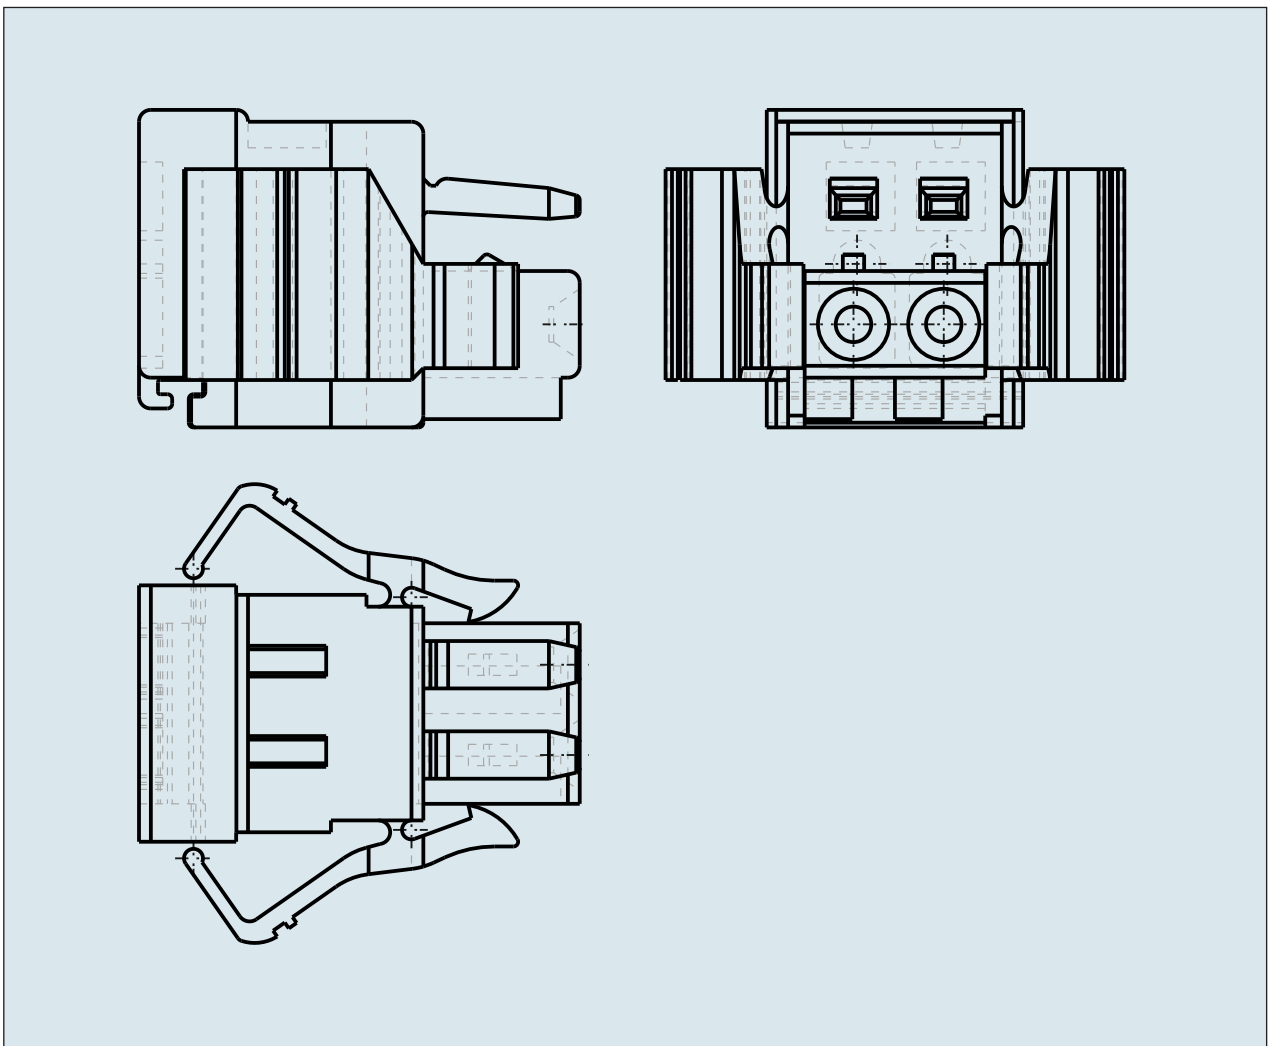

**FEMALE PLUG WITH LOCKING
LEVER PIN SPACING 3.81 MM / 0.15 IN
100% PROTECTED AGAINST
MISMATING**

**FEMALE PLUG WITH LOCKING
LEVER PIN SPACING 3.81 MM / 0.15 IN
100% PROTECTED AGAINST
MISMATING**

734-202/037-000 TO 734-220/037-000

ITEM-NO. (ITEM-NO.)	734-205/037-000
Cross section1 (Cross section / mm²)	0.08 - 1.5
Cross section2 (Cross section / AWG)	28 - 14
Strip length (Strip length / mm)	6 - 7
Measured voltage (Measured voltage / V)	160
Measured shock voltage (Measured shock voltage / kV)	2.5
Pollution degree (Pollution degree)	2
Current intensity (Current intensity / A)	10
RM (PIN SPACING / mm)	3.81
P (NO. OF POLES)	5
Height (Height / mm)	13.4
Width (Width / mm)	30.85
Depth (Depth / mm)	18.6
No. of connection Points (No. of connection Points)	5
No. of potentials (No. of potentials)	5
COLOR (COLOR)	orange
Comment (Comment)	L = (No. of poles x Pin Spacing)