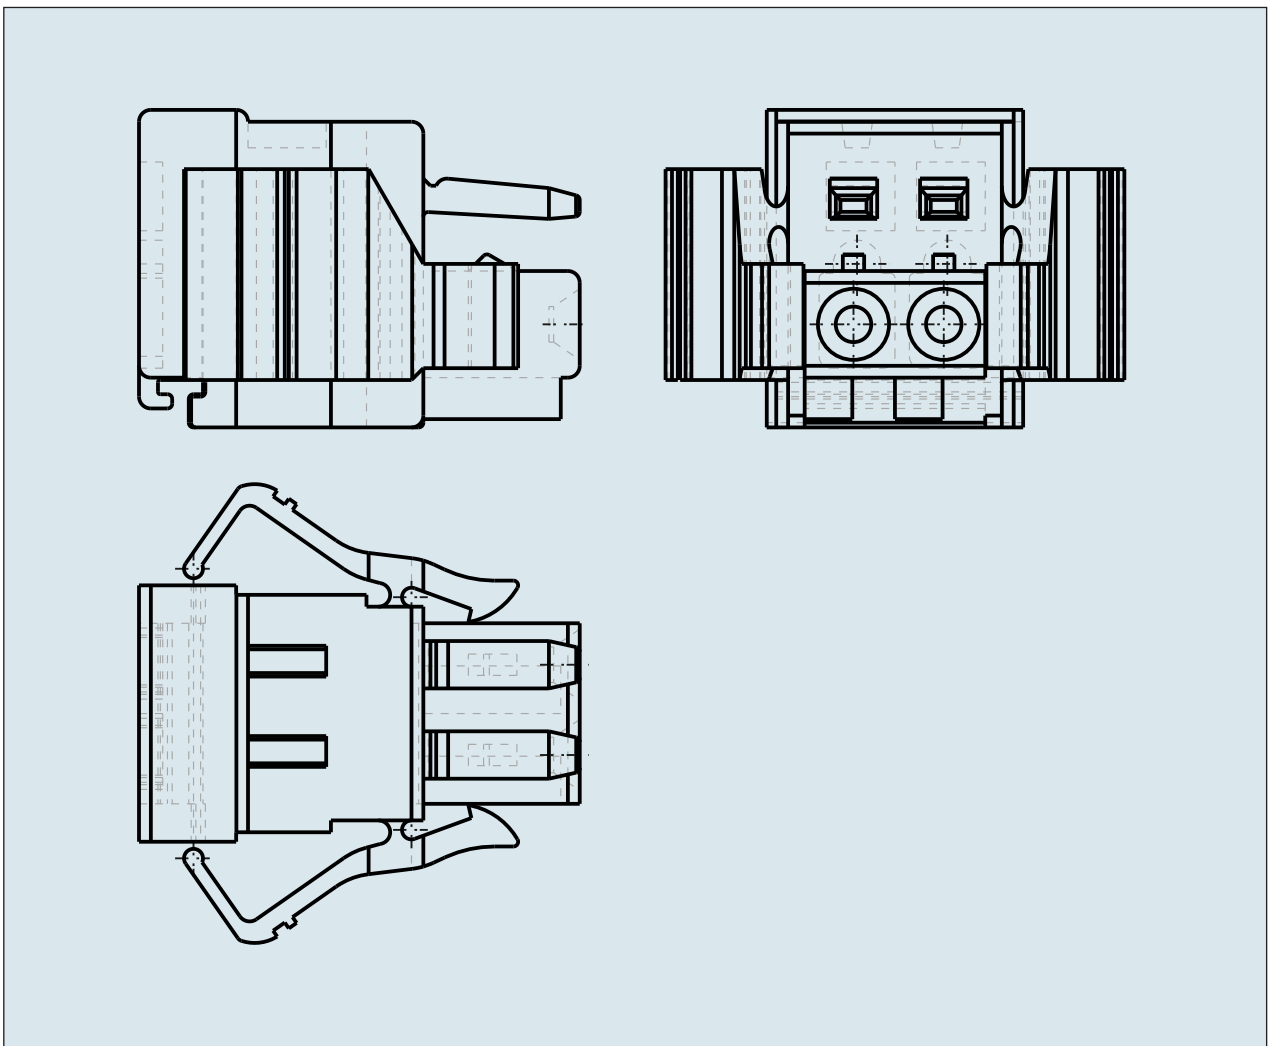

**FEMALE PLUG WITH LOCKING  
LEVER PIN SPACING 3.81 MM / 0.15 IN  
100% PROTECTED AGAINST  
MISMATING**

**FEMALE PLUG WITH LOCKING  
LEVER PIN SPACING 3.81 MM / 0.15 IN  
100% PROTECTED AGAINST  
MISMATING**

734-202/037-000 TO 734-220/037-000

<b>ITEM-NO. (ITEM-NO.)</b>	734-210/037-000
<b>Cross section1 (Cross section / mm<sup>2</sup>)</b>	0.08 - 1.5
<b>Cross section2 (Cross section / AWG)</b>	28 - 14
<b>Strip length (Strip length / mm)</b>	6 - 7
<b>Measured voltage (Measured voltage / V)</b>	160
<b>Measured shock voltage (Measured shock voltage / kV)</b>	2.5
<b>Pollution degree (Pollution degree)</b>	2
<b>Current intensity (Current intensity / A)</b>	10
<b>RM (PIN SPACING / mm)</b>	3.81
<b>P (NO. OF POLES)</b>	10
<b>Height (Height / mm)</b>	13.4
<b>Width (Width / mm)</b>	49.9
<b>Depth (Depth / mm)</b>	18.6
<b>No. of connection Points (No. of connection Points)</b>	10
<b>No. of potentials (No. of potentials)</b>	10
<b>COLOR (COLOR)</b>	orange
<b>Comment (Comment)</b>	L = (No. of poles x Pin Spacing)