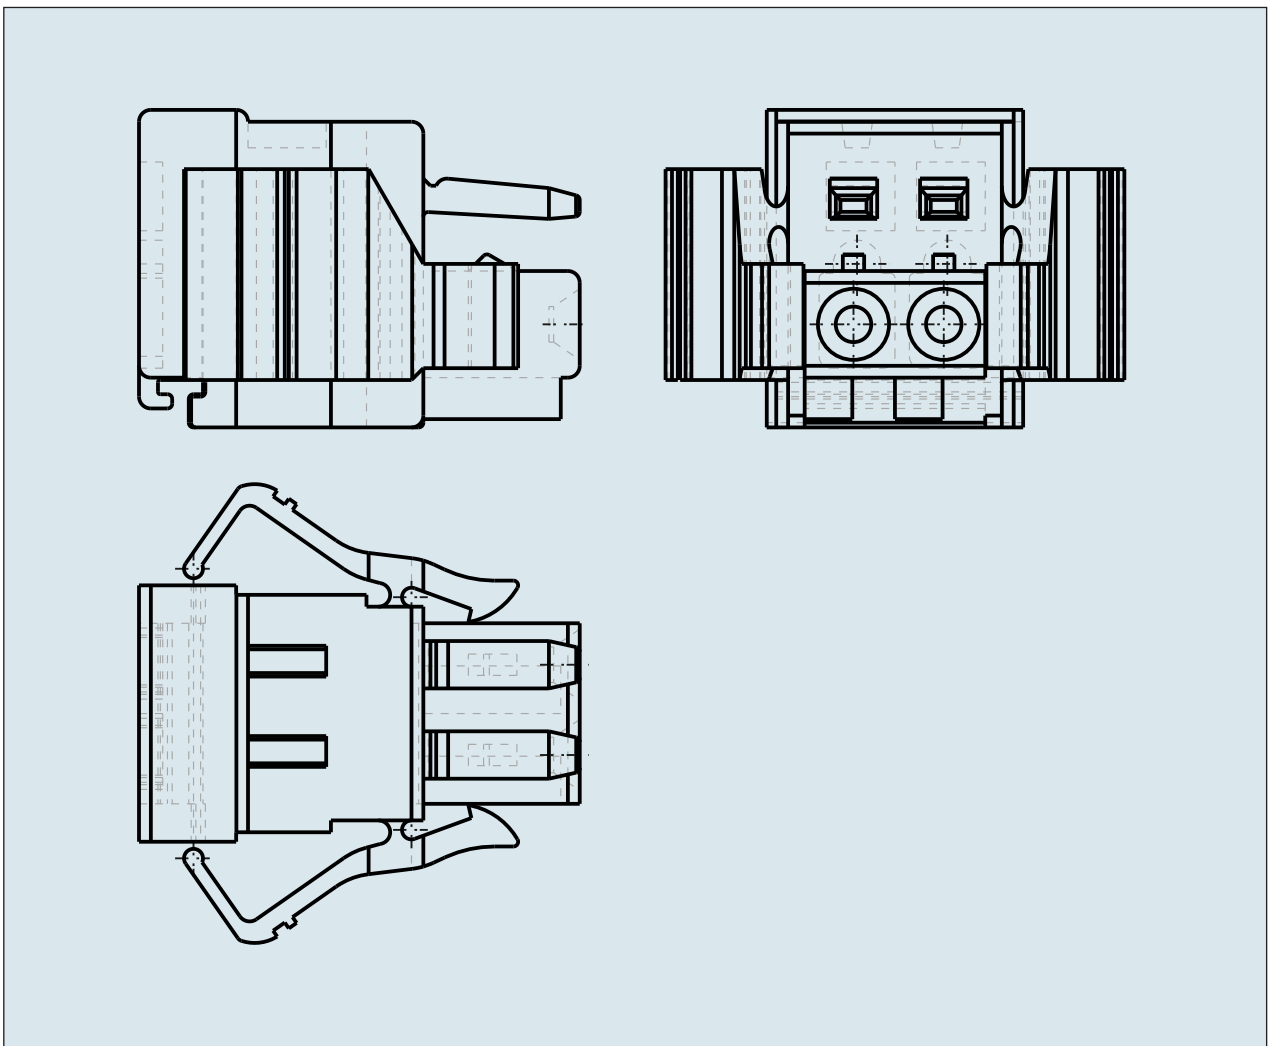

**FEMALE PLUG WITH LOCKING  
LEVER PIN SPACING 3.81 MM / 0.15 IN  
100% PROTECTED AGAINST  
MISMATING**

**FEMALE PLUG WITH LOCKING  
LEVER PIN SPACING 3.81 MM / 0.15 IN  
100% PROTECTED AGAINST  
MISMATING**

734-202/037-000 TO 734-220/037-000

<b>ITEM-NO. (ITEM-NO.)</b>	734-216/037-000
<b>Cross section1 (Cross section / mm<sup>2</sup>)</b>	0.08 - 1.5
<b>Cross section2 (Cross section / AWG)</b>	28 - 14
<b>Strip length (Strip length / mm)</b>	6 - 7
<b>Measured voltage (Measured voltage / V)</b>	160
<b>Measured shock voltage (Measured shock voltage / kV)</b>	2.5
<b>Pollution degree (Pollution degree)</b>	2
<b>Current intensity (Current intensity / A)</b>	10
<b>RM (PIN SPACING / mm)</b>	3.81
<b>P (NO. OF POLES)</b>	16
<b>Height (Height / mm)</b>	13.4
<b>Width (Width / mm)</b>	72.76
<b>Depth (Depth / mm)</b>	18.6
<b>No. of connection Points (No. of connection Points)</b>	16
<b>No. of potentials (No. of potentials)</b>	16
<b>COLOR (COLOR)</b>	orange
<b>Comment (Comment)</b>	L = (No. of poles x Pin Spacing)