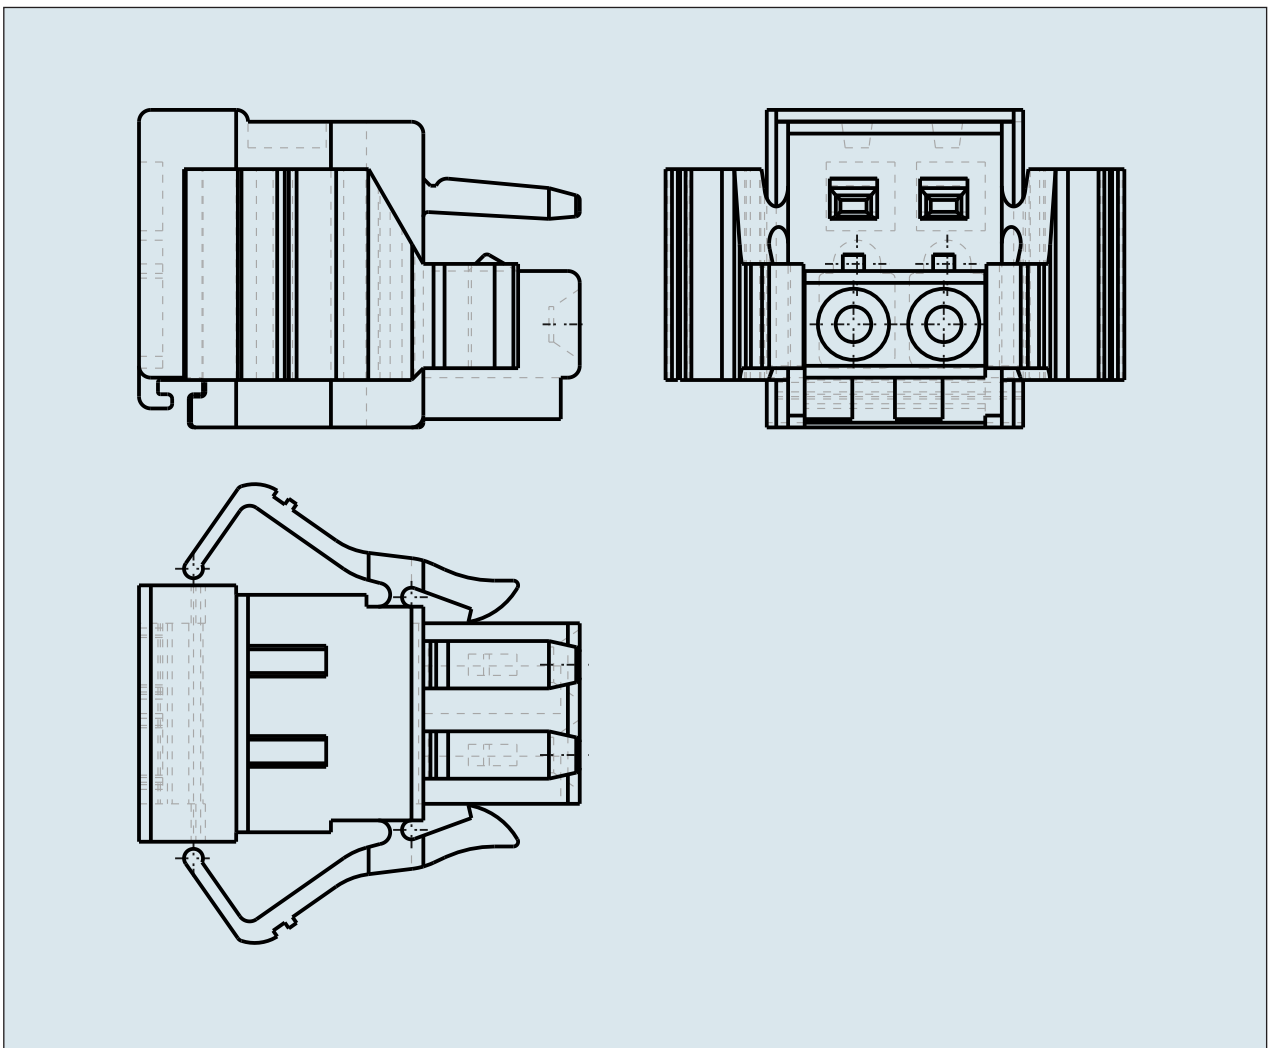

**FEMALE PLUG WITH LOCKING
LEVER PIN SPACING 3.81 MM / 0.15 IN
100% PROTECTED AGAINST
MISMATING**

**FEMALE PLUG WITH LOCKING
LEVER PIN SPACING 3.81 MM / 0.15 IN
100% PROTECTED AGAINST
MISMATING**

734-202/037-000 TO 734-220/037-000

ITEM-NO. (ITEM-NO.)	734-220/037-000
Cross section1 (Cross section / mm²)	0.08 - 1.5
Cross section2 (Cross section / AWG)	28 - 14
Strip length (Strip length / mm)	6 - 7
Measured voltage (Measured voltage / V)	160
Measured shock voltage (Measured shock voltage / kV)	2.5
Pollution degree (Pollution degree)	2
Current intensity (Current intensity / A)	10
RM (PIN SPACING / mm)	3.81
P (NO. OF POLES)	20
Height (Height / mm)	13.4
Width (Width / mm)	88
Depth (Depth / mm)	18.6
No. of connection Points (No. of connection Points)	20
No. of potentials (No. of potentials)	20
COLOR (COLOR)	orange
Comment (Comment)	L = (No. of poles x Pin Spacing)