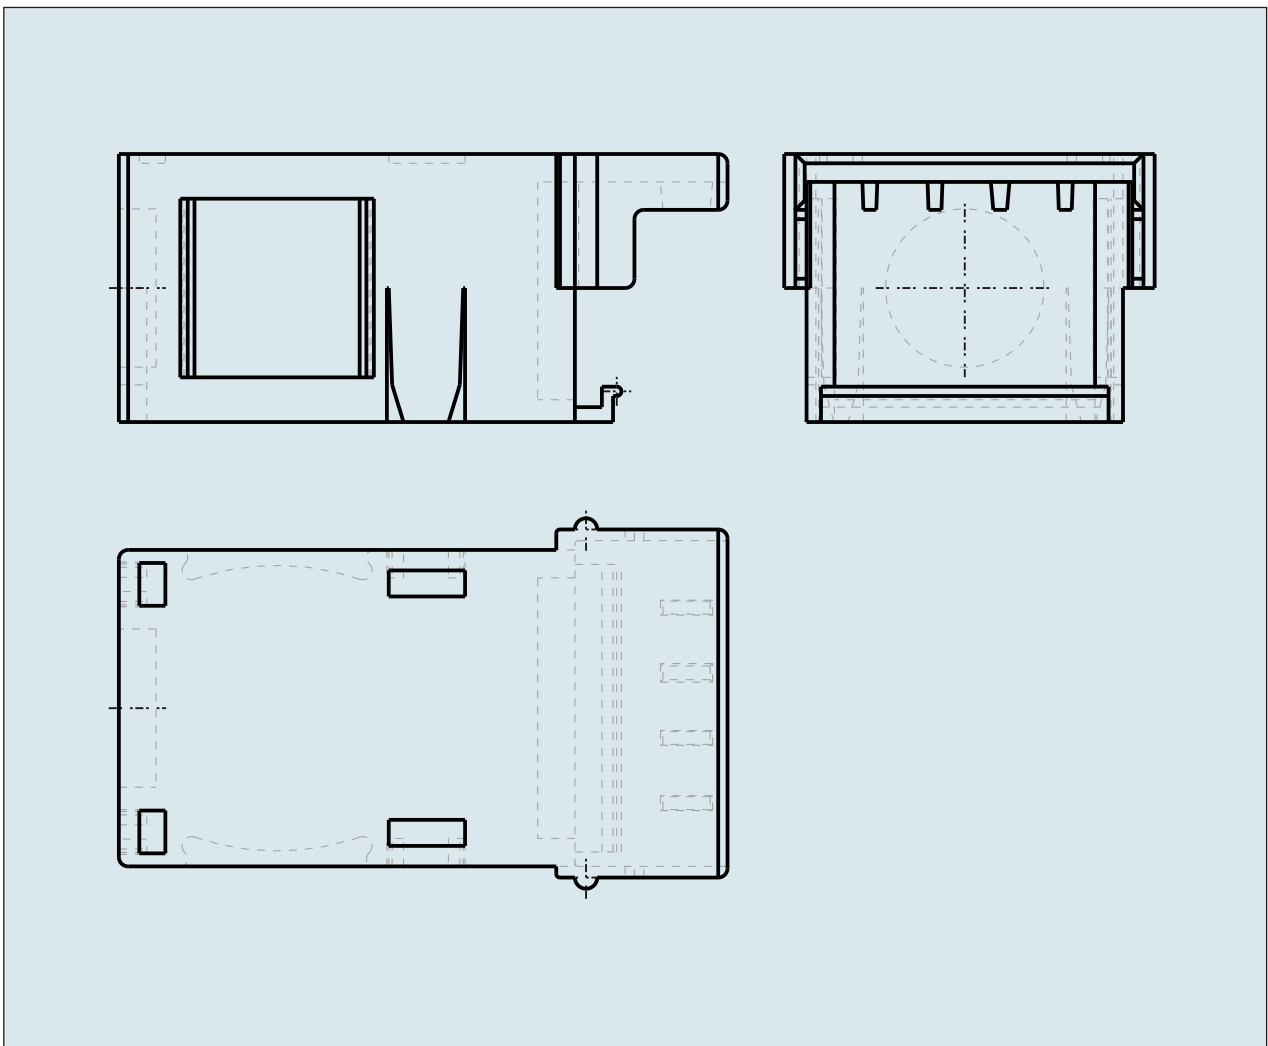

**SNAP-ON TYPE RELIEF HOUSING
SUITABLE FOR PIN SPACING 3.5 MM /
0.138 IN 4 POLE CONSISTING OF:
STRAIN RELIEF SUPPORT/ HOUSING**

**SNAP-ON TYPE RELIEF HOUSING
SUITABLE FOR PIN SPACING 3.5 MM /
0.138 IN 4 POLE CONSISTING OF:
STRAIN RELIEF SUPPORT/ HOUSING
734-604**

ITEM-NO. (ITEM-NO.)	734-604
RM (PIN SPACING / mm)	3.5
P (NO. OF POLES)	4
Height (Height / mm)	14.4
Width (Width / mm)	17
Depth (Depth / mm)	32.7
COLOR (COLOR)	lichtgrau
WEIGHT (WEIGHT / g)	2.65