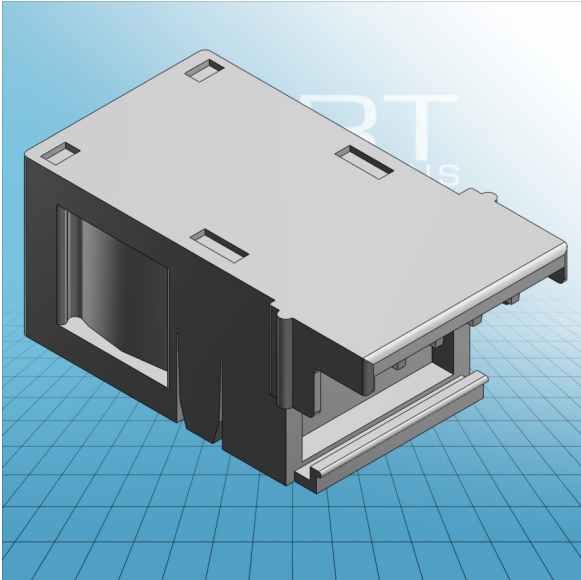

**SNAP-ON TYPE RELIEF HOUSING
SUITABLE FOR PIN SPACING 3.5 MM /
0.138 IN 4 POLE CONSISTING OF:
STRAIN RELIEF SUPPORT/ HOUSING**

**SNAP-ON TYPE RELIEF HOUSING
SUITABLE FOR PIN SPACING 3.5 MM /
0.138 IN 4 POLE CONSISTING OF:
STRAIN RELIEF SUPPORT/ HOUSING
734-604**

ITEM-NO. (ITEM-NO.)	734-604
RM (PIN SPACING / mm)	3.5
P (NO. OF POLES)	4
Height (Height / mm)	14.4
Width (Width / mm)	17
Depth (Depth / mm)	32.7
COLOR (COLOR)	lichtgrau
WEIGHT (WEIGHT / g)	2.65