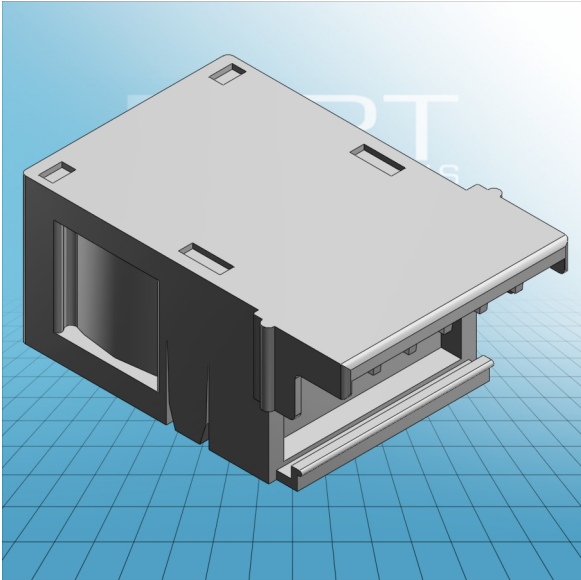

**SNAP-ON TYPE RELIEF HOUSING  
SUITABLE FOR PIN SPACING 3.5 MM /  
0.138 IN 5 POLE CONSISTING OF:  
STRAIN RELIEF SUPPORT/ HOUSING**

**SNAP-ON TYPE RELIEF HOUSING  
SUITABLE FOR PIN SPACING 3.5 MM /  
0.138 IN 5 POLE CONSISTING OF:  
STRAIN RELIEF SUPPORT/ HOUSING  
734-605**

<b>ITEM-NO. (ITEM-NO.)</b>	734-605
<b>RM (PIN SPACING / mm)</b>	3.5
<b>P (NO. OF POLES)</b>	5
<b>Height (Height / mm)</b>	14.4
<b>Width (Width / mm)</b>	20.5
<b>Depth (Depth / mm)</b>	32.7
<b>COLOR (COLOR)</b>	lichtgrau
<b>WEIGHT (WEIGHT / g)</b>	3.14