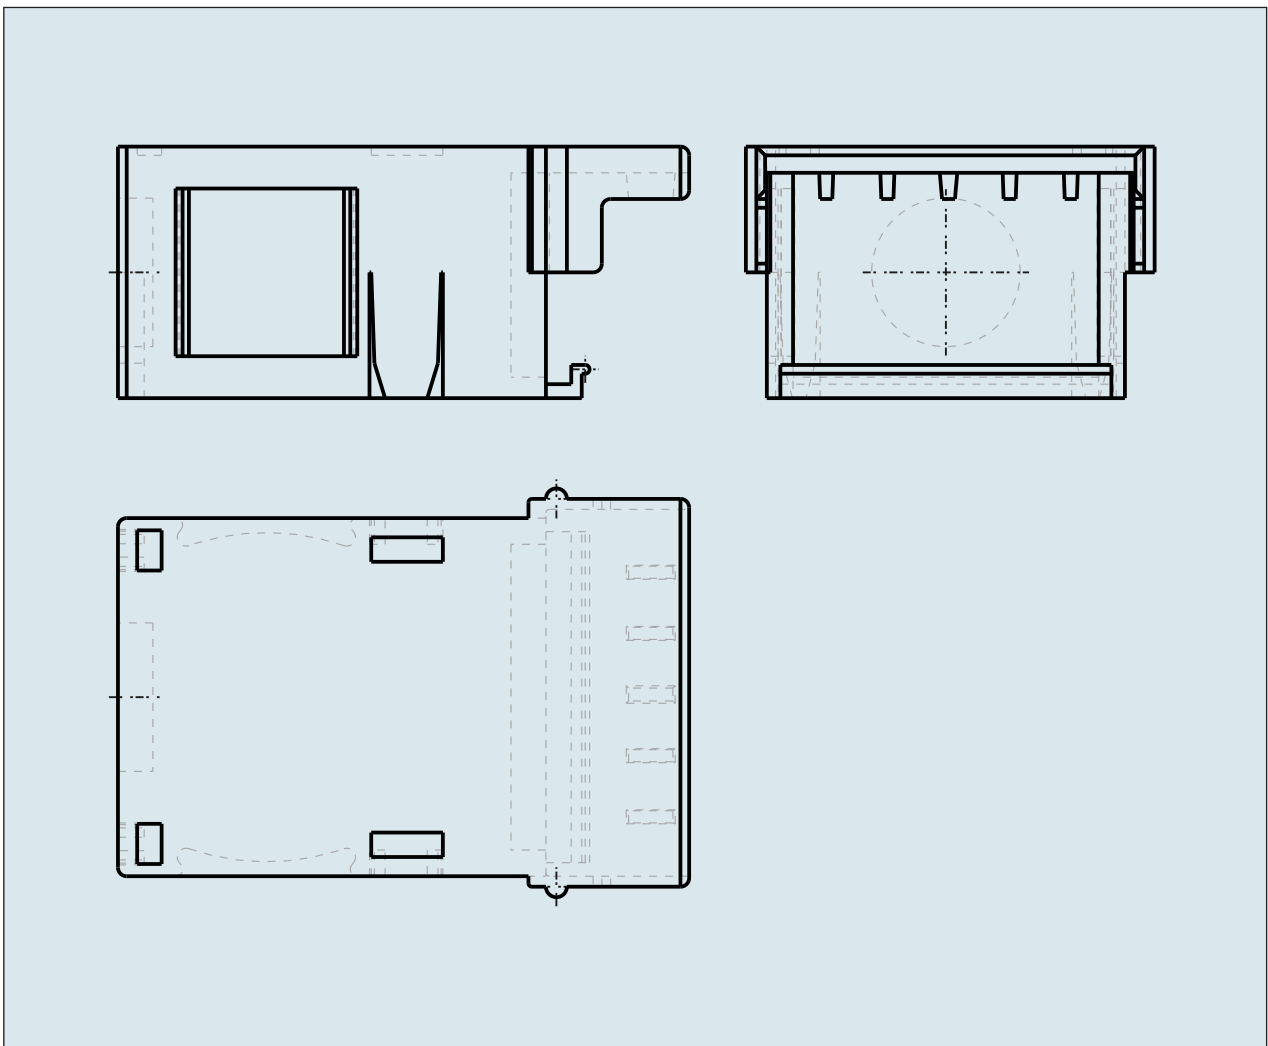

**SNAP-ON TYPE RELIEF HOUSING  
SUITABLE FOR PIN SPACING 3.5 MM /  
0.138 IN 5 POLE CONSISTING OF:  
STRAIN RELIEF SUPPORT/ HOUSING**

**SNAP-ON TYPE RELIEF HOUSING  
SUITABLE FOR PIN SPACING 3.5 MM /  
0.138 IN 5 POLE CONSISTING OF:  
STRAIN RELIEF SUPPORT/ HOUSING  
734-605**

<b>ITEM-NO. (ITEM-NO.)</b>	734-605
<b>RM (PIN SPACING / mm)</b>	3.5
<b>P (NO. OF POLES)</b>	5
<b>Height (Height / mm)</b>	14.4
<b>Width (Width / mm)</b>	20.5
<b>Depth (Depth / mm)</b>	32.7
<b>COLOR (COLOR)</b>	lichtgrau
<b>WEIGHT (WEIGHT / g)</b>	3.14